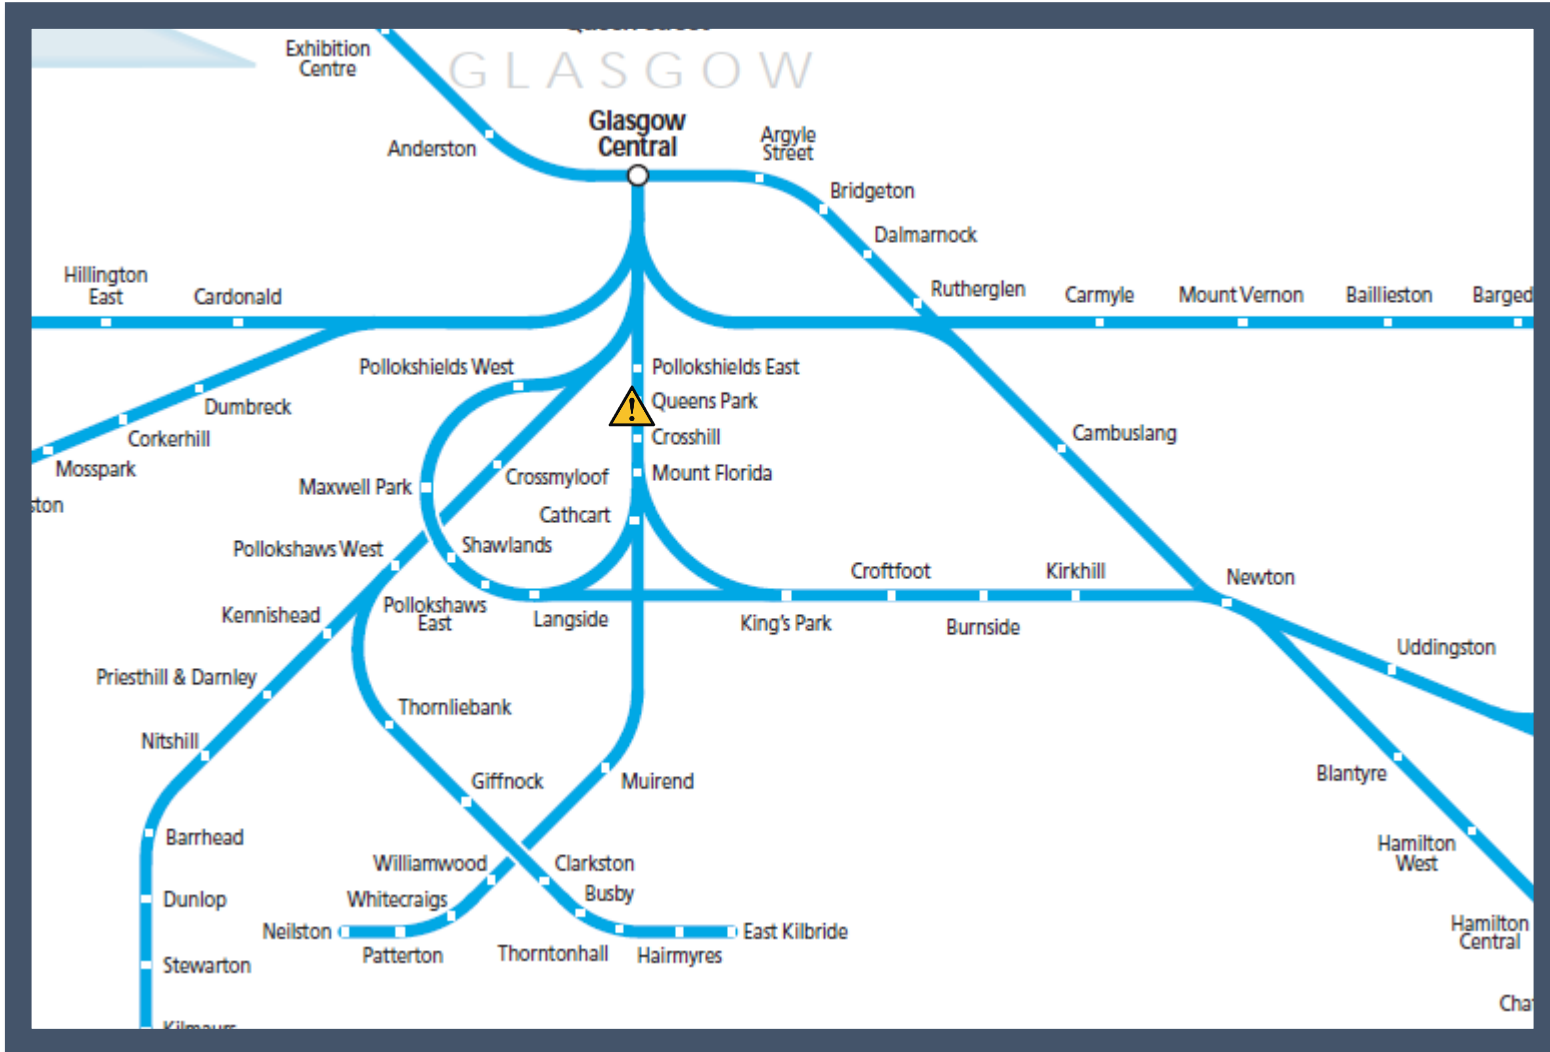

A problem is currently under investigation between Pollokshields East and Mount Florida

TOC affected: ScotRail

Key:

	Disruption
--	------------