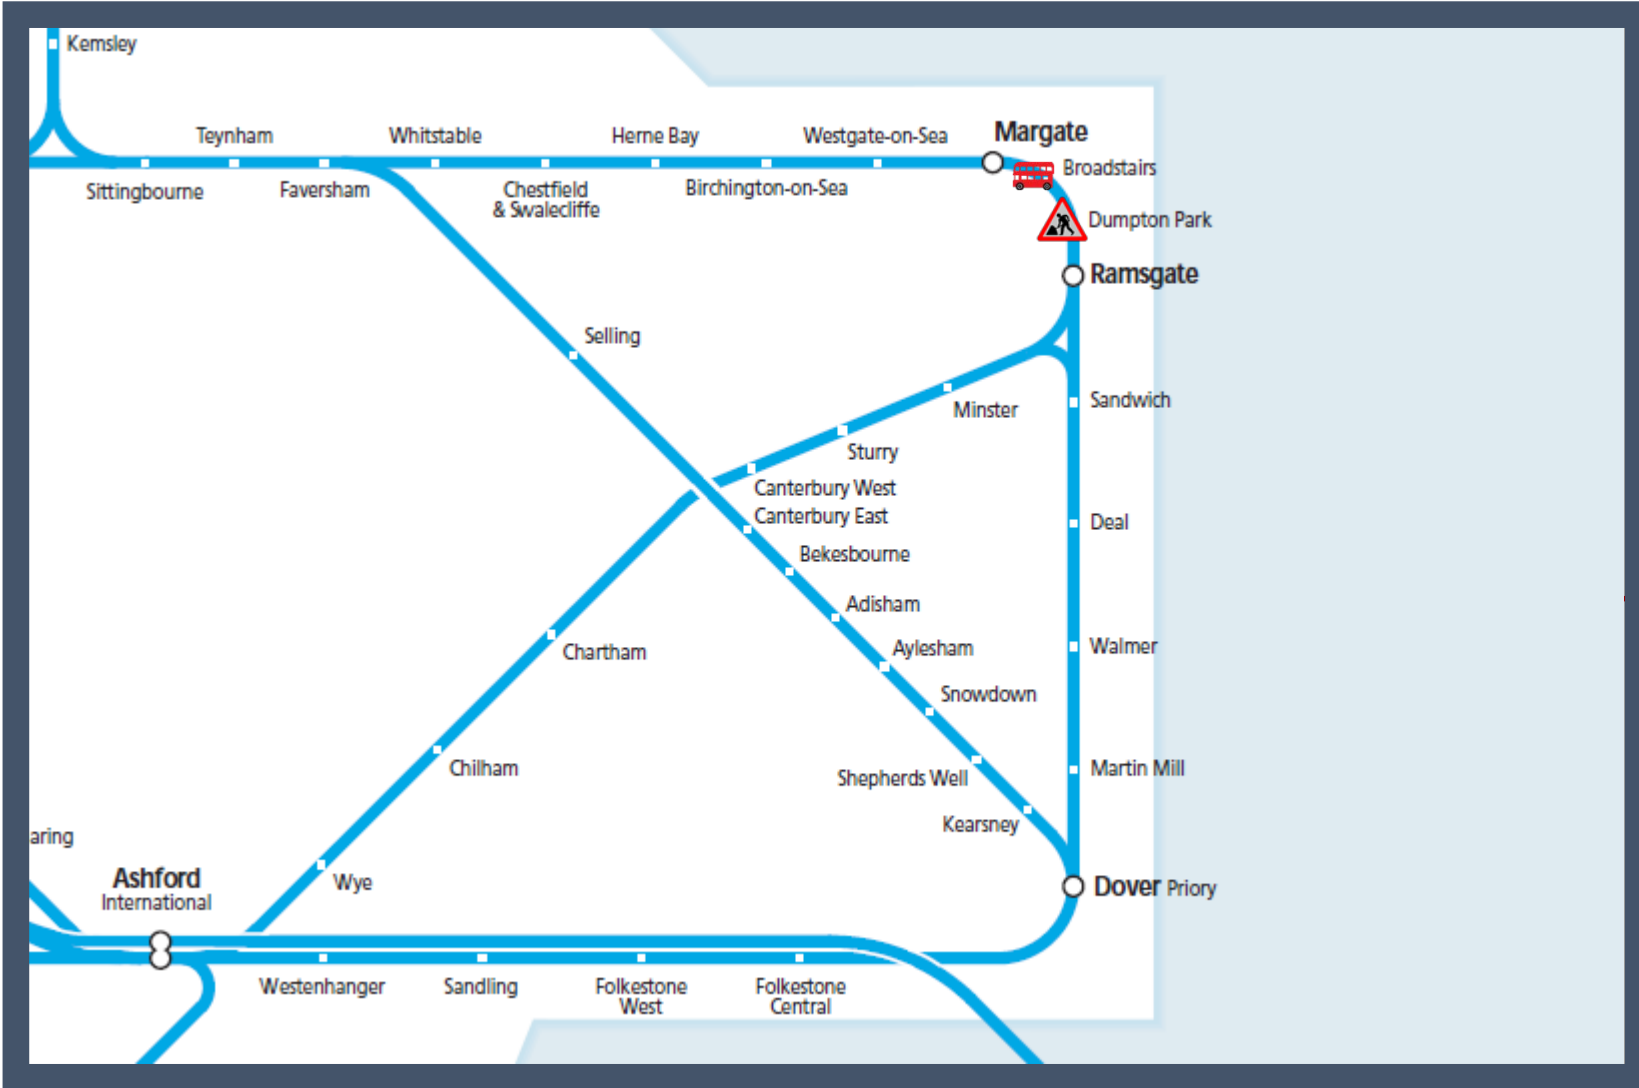

Buses replace trains between Margate and Ramsgate

TOC affected: Southeastern

Key:

-  Engineering Works
-  Bus Replacement Services