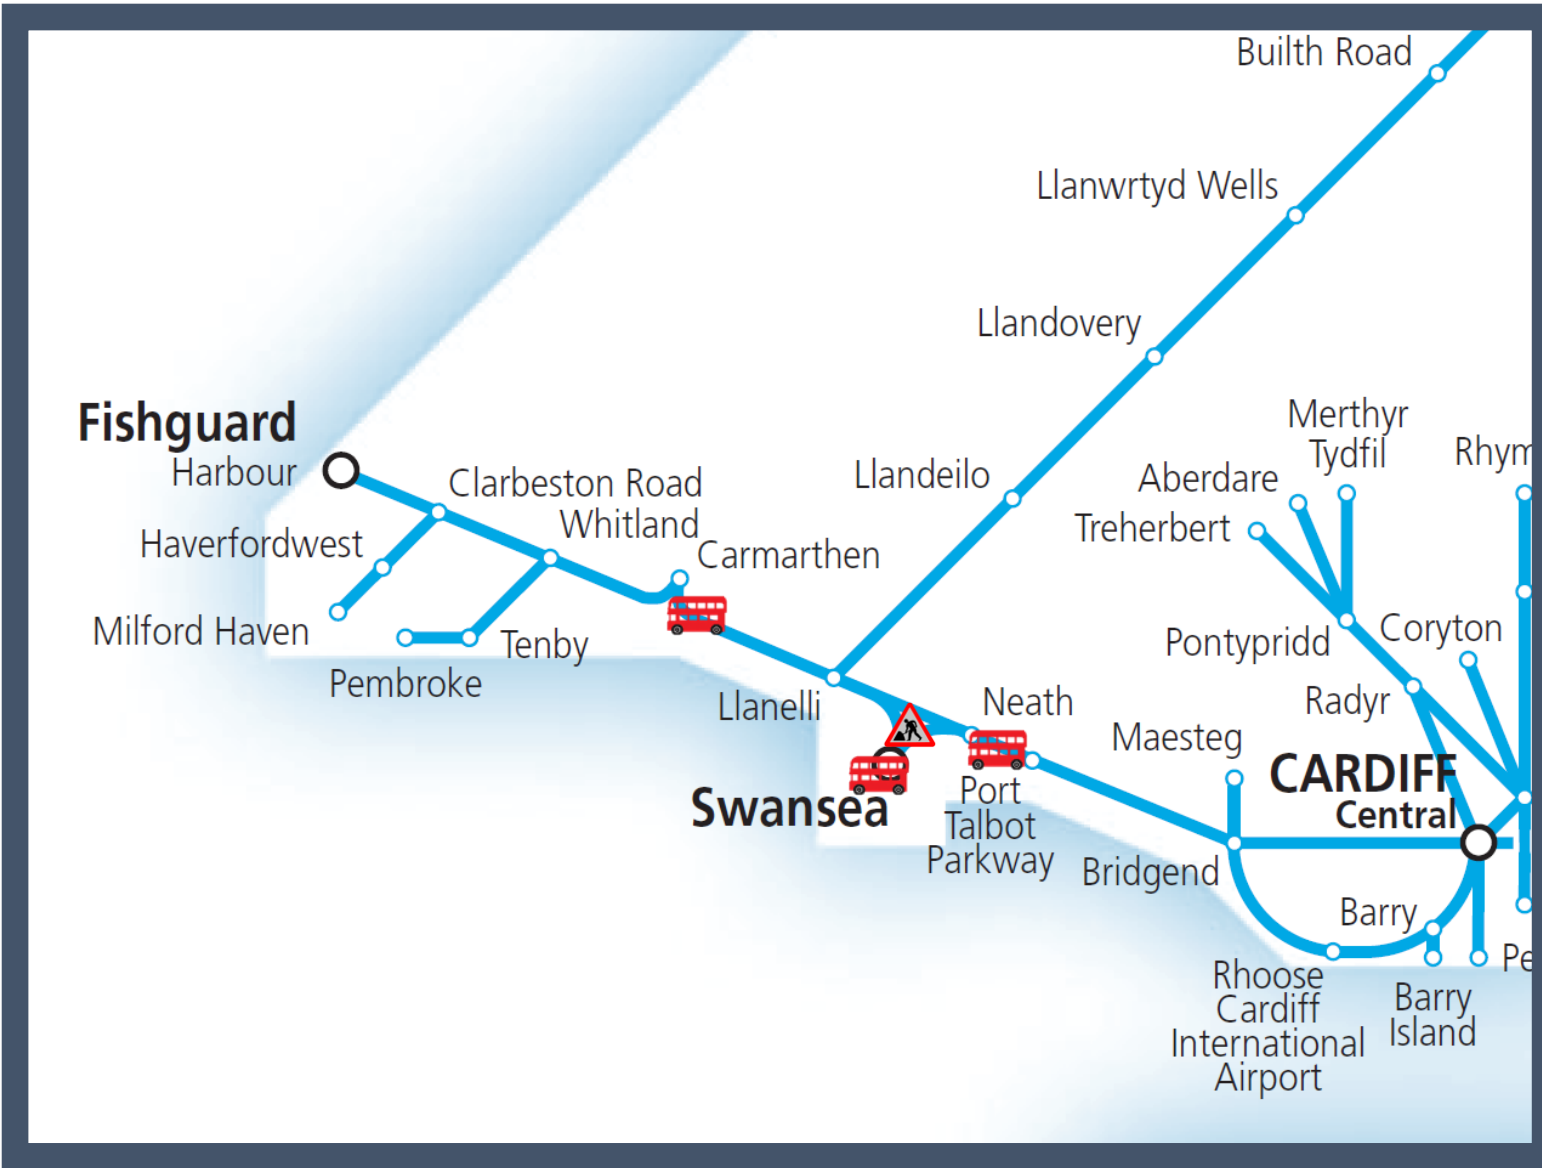

# Buses replace trains between Neath and Swansea

TOC affected: Transport for Wales

Key:	
	Engineering Works
	Bus Replacement Services