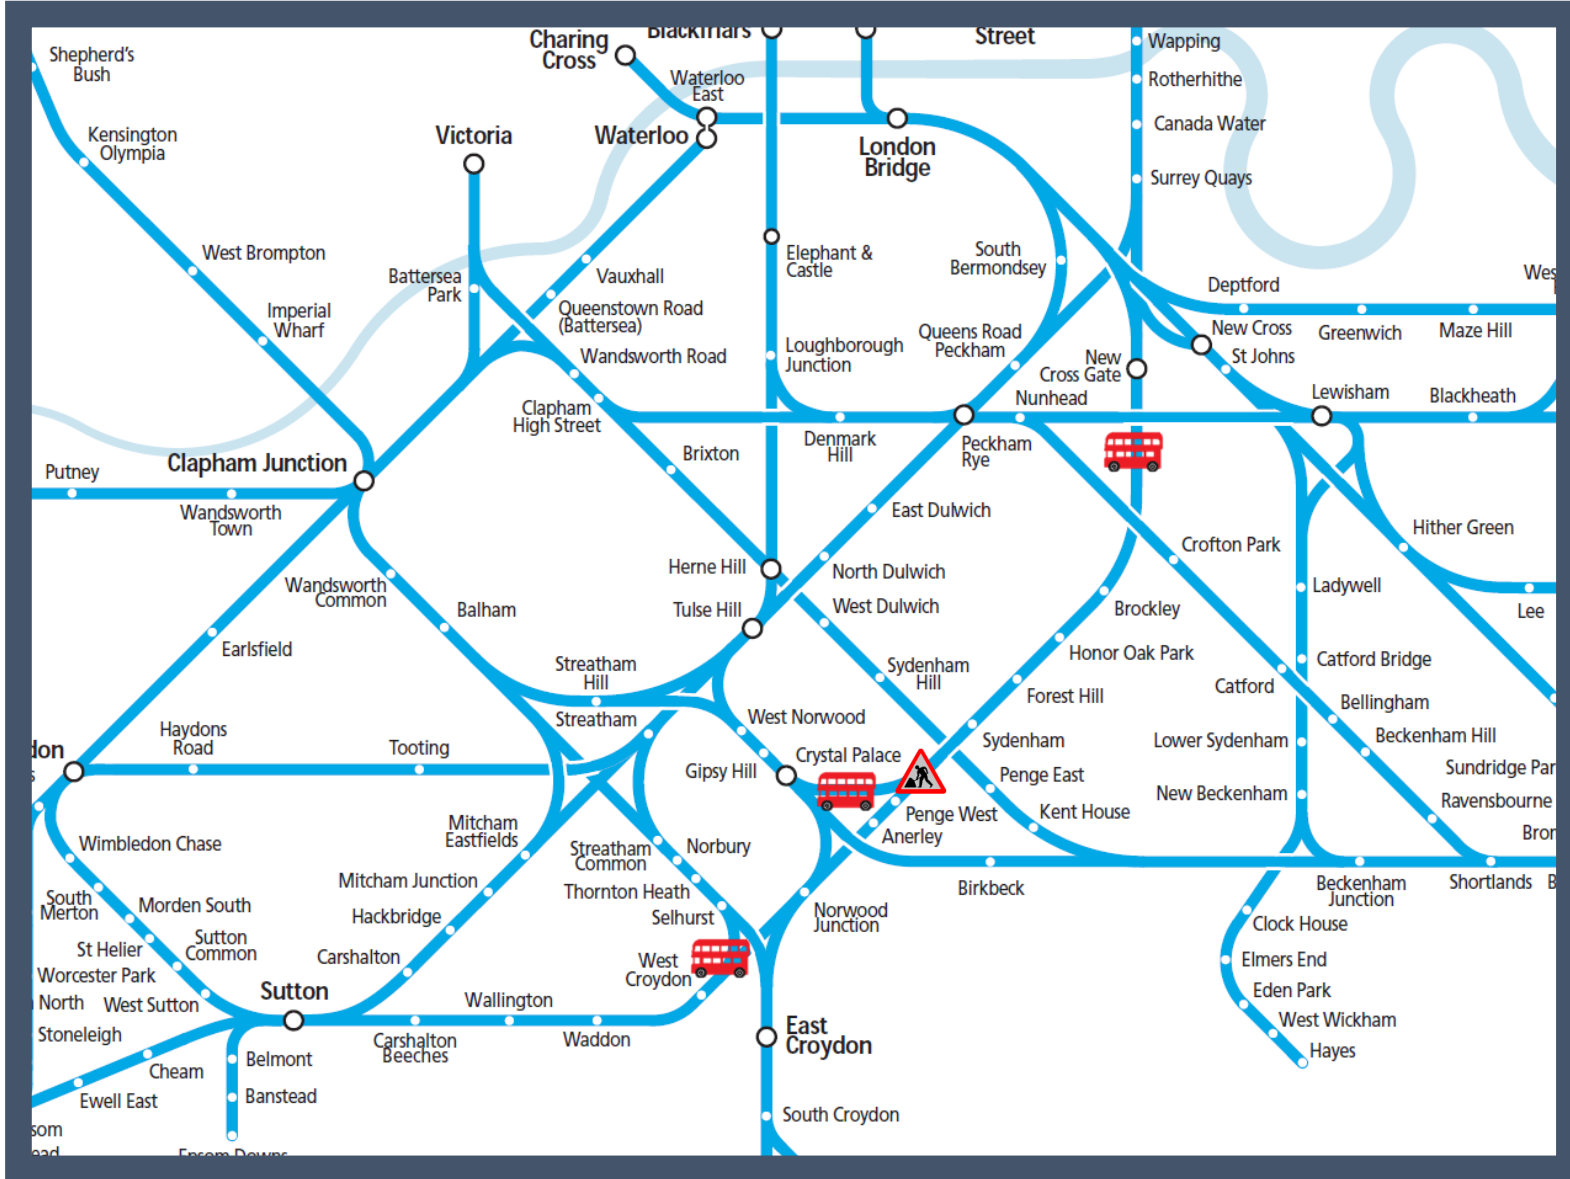

Buses replace trains between New Cross Gate and Crystal Palace / West Croydon

TOCs affected: London Overground, Southern, Thameslink

Key:

Engineering Works

Bus Replacement Services