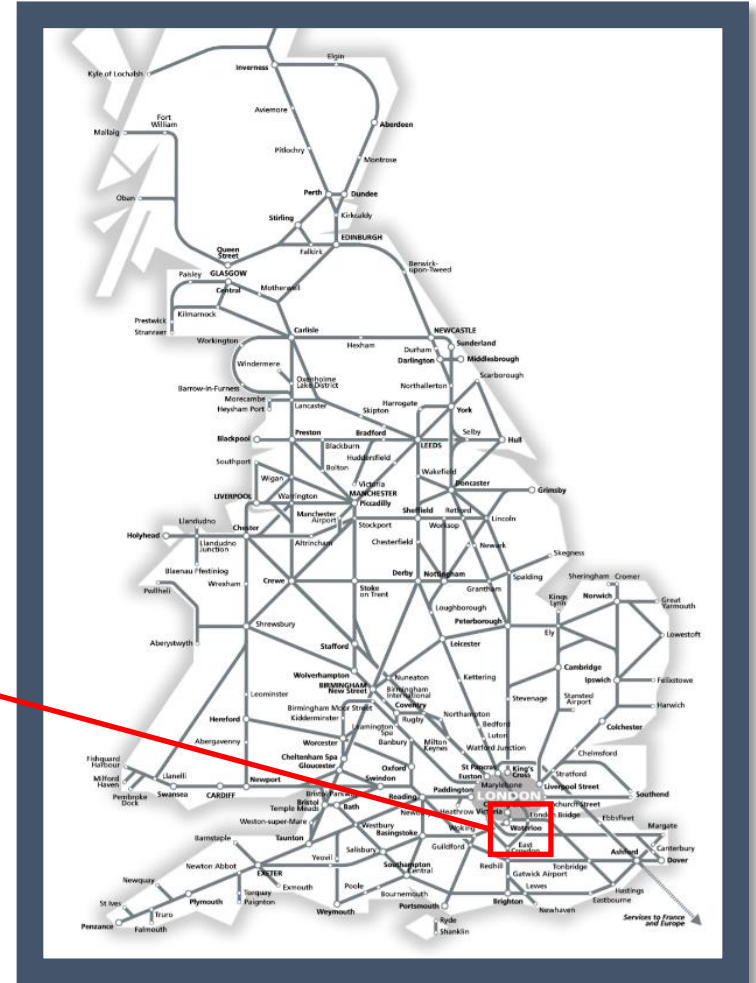

Buses replace trains between New Cross Gate and Crystal Palace / West Croydon

TOCs affected: London Overground, Southern, Thameslink

Key:

Engineering Works

Bus Replacement Services