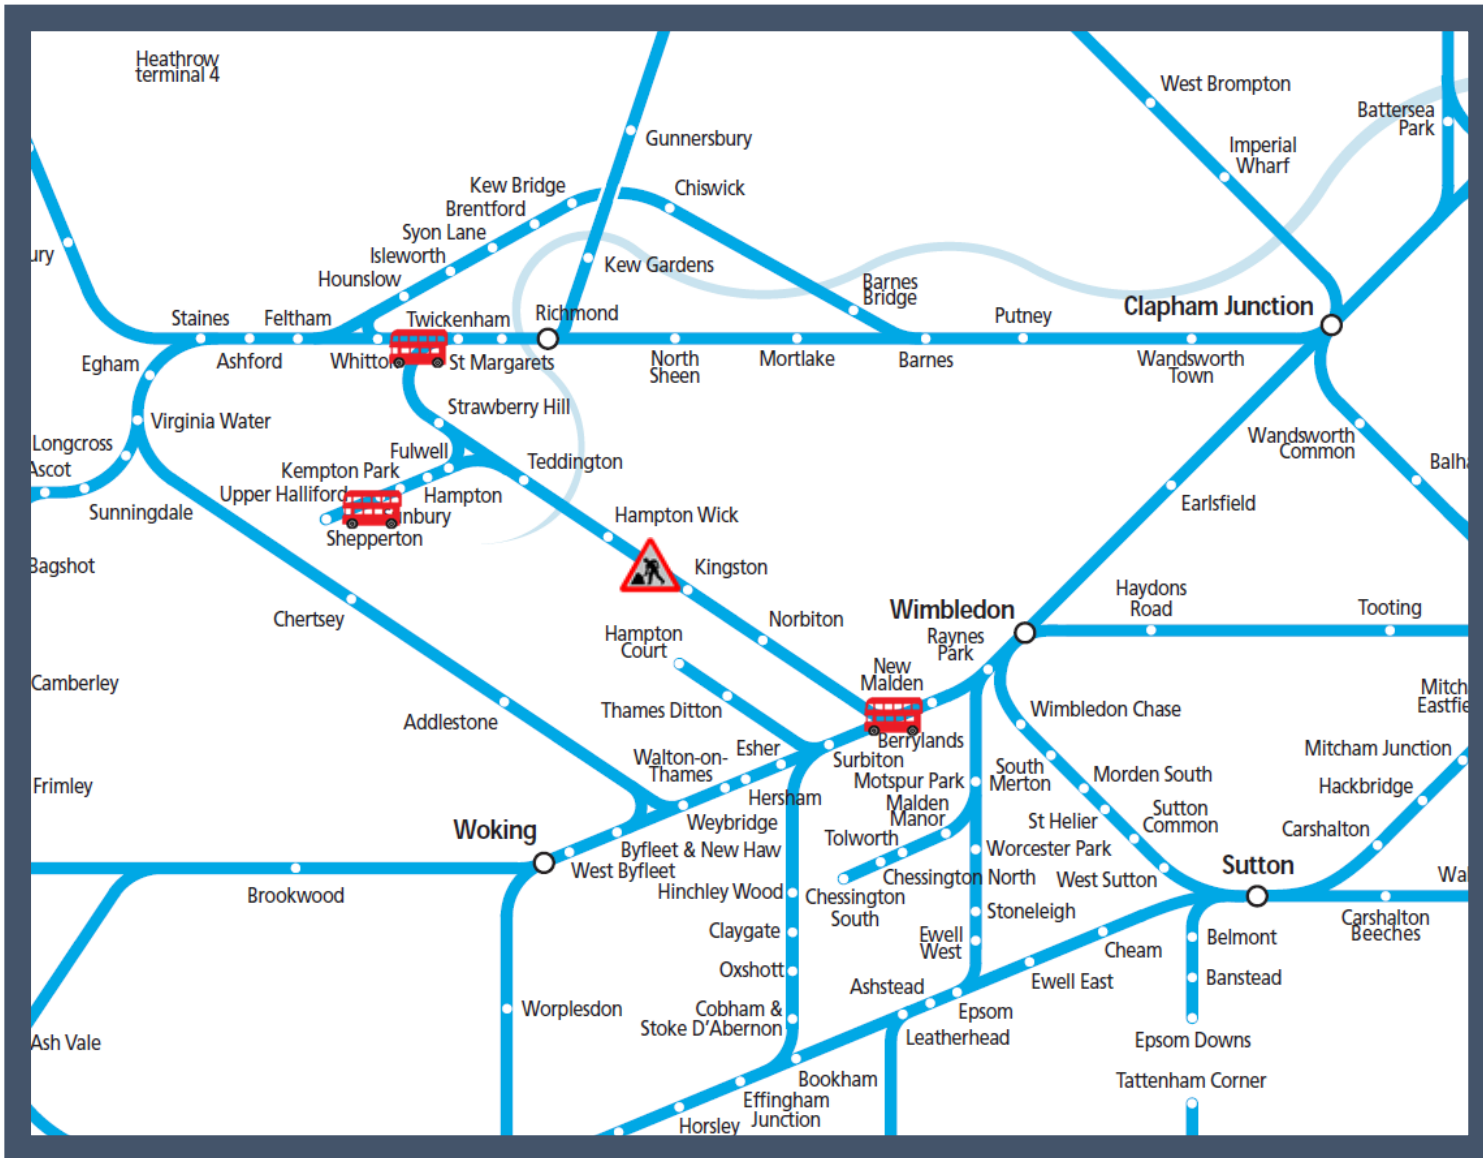

# Buses replace trains between New Malden and Shepperton / Twickenham

TOC affected: South Western Railway

Key:	
	Engineering Works
	Bus Replacement Services