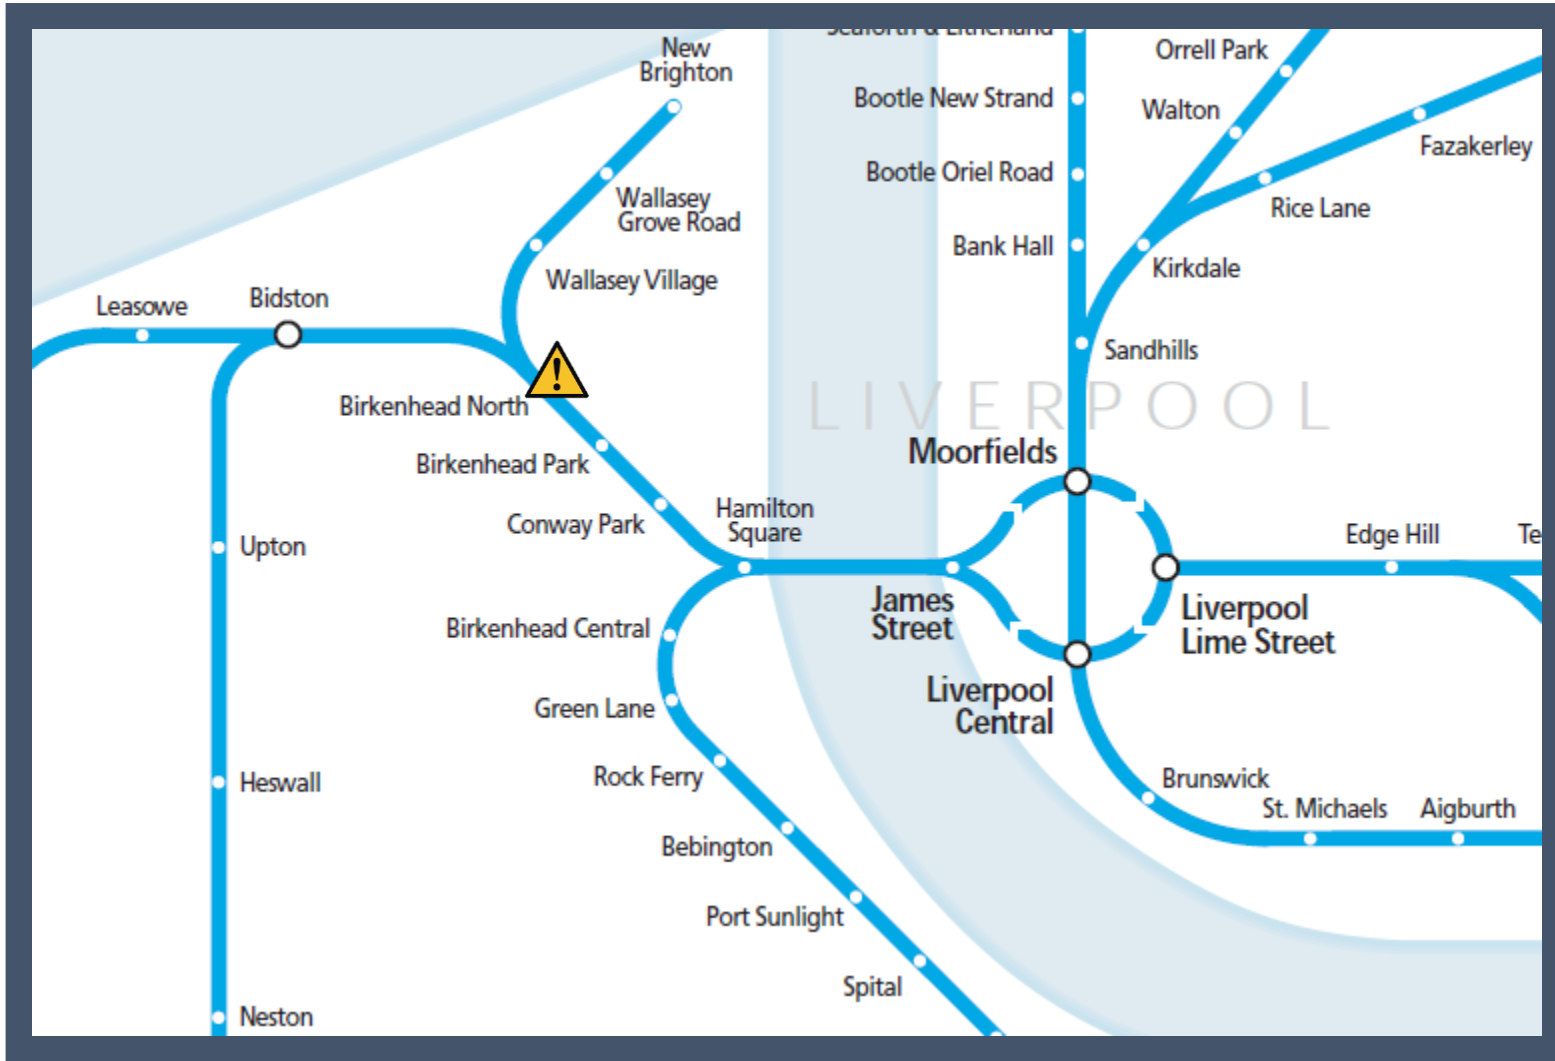

An obstruction on the track at Birkenhead North

TOC affected: Merseyrail

Key:

Disruption