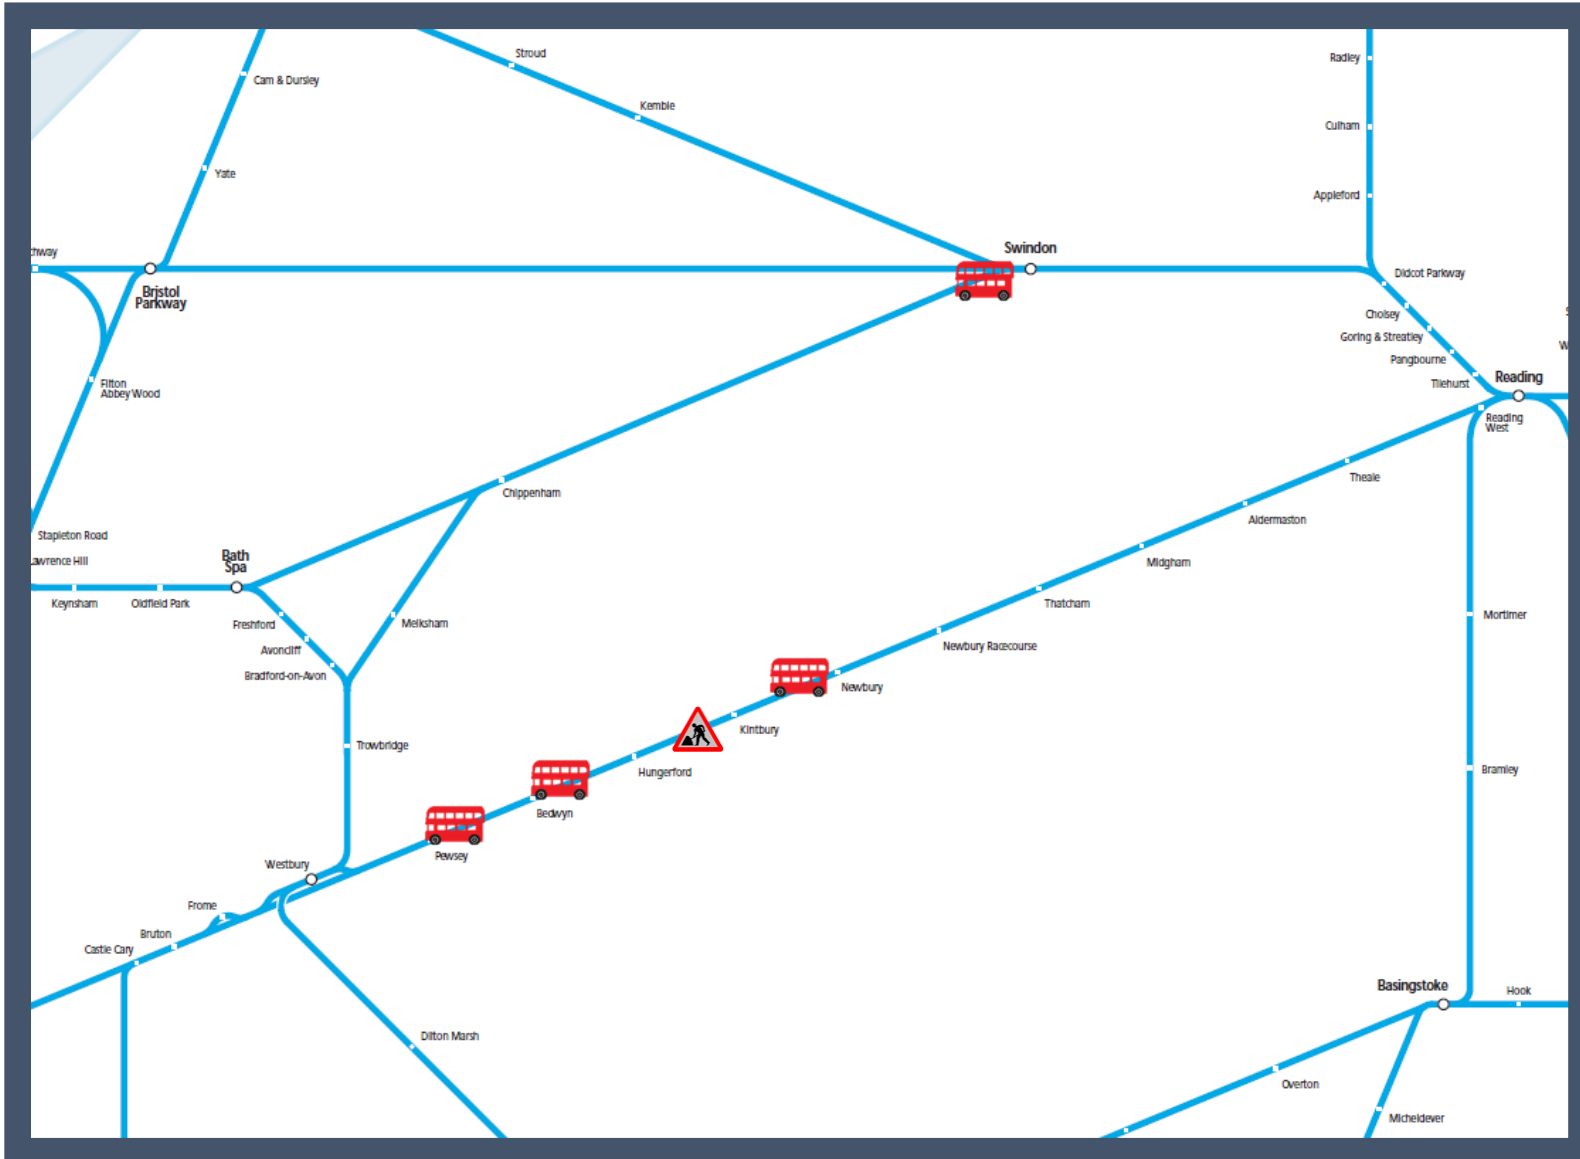

Buses replace trains between Newbury and Bedwyn

TOC affected: Great Western Railway

Key:

-  Engineering Works
-  Bus Replacement Services