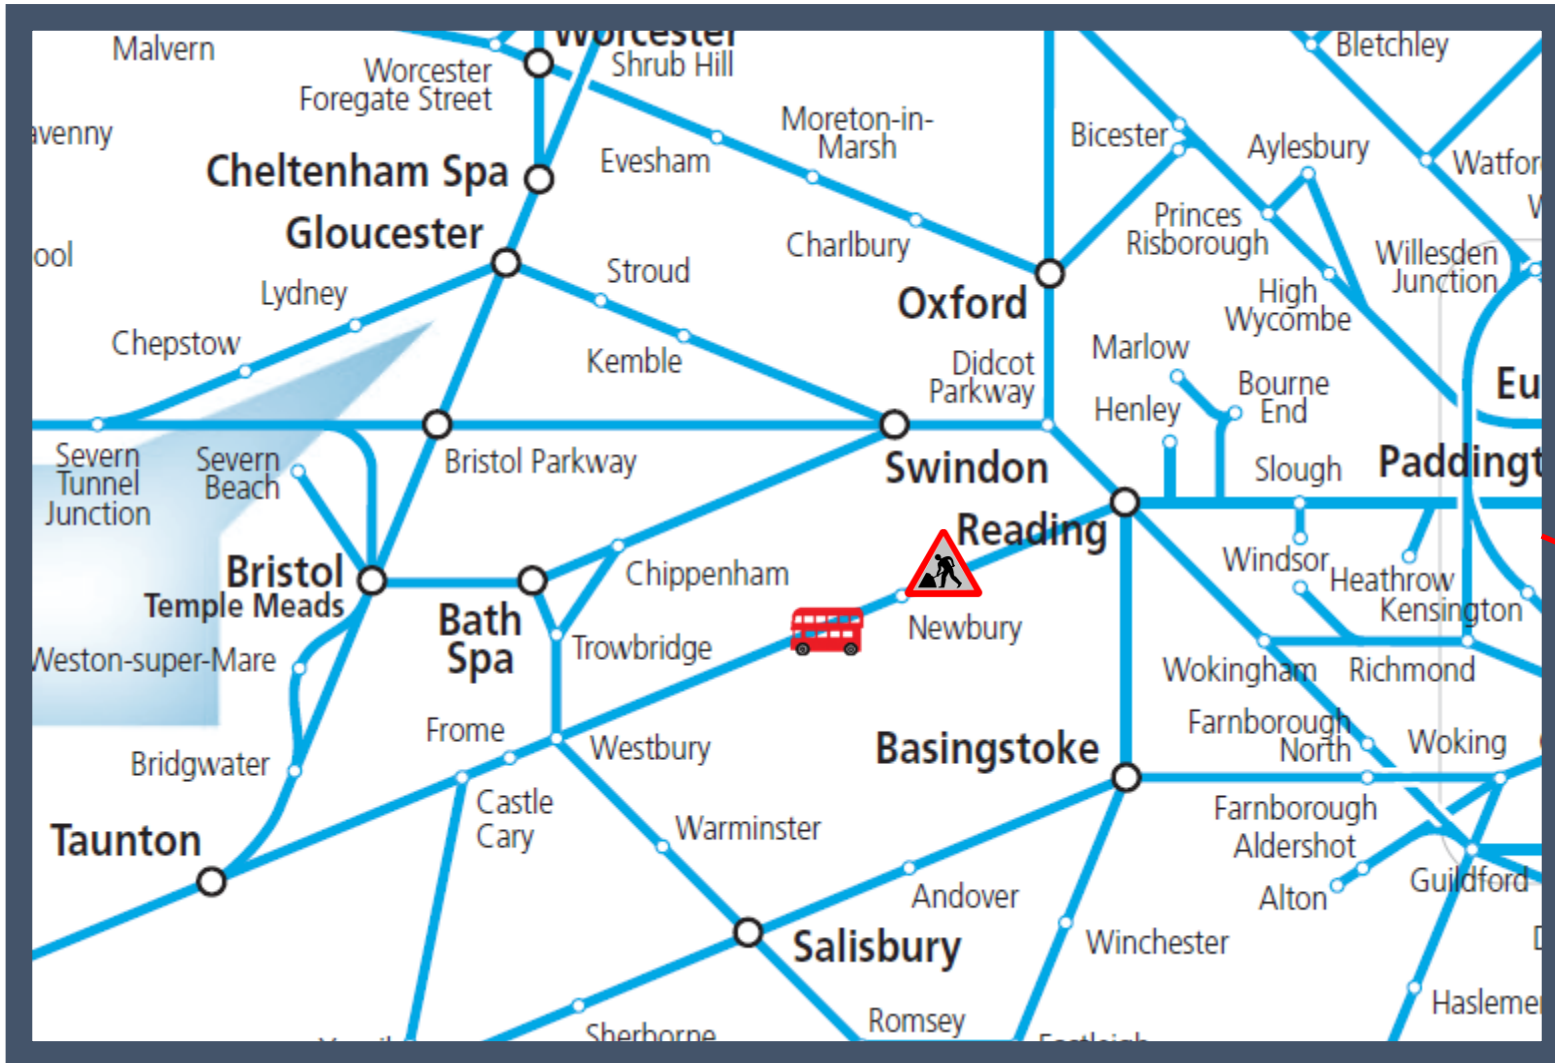

Engineering work between Newbury and Reading TOC affected: Great Western Railway

Key:

Engineering Works

Bus Replacement Services