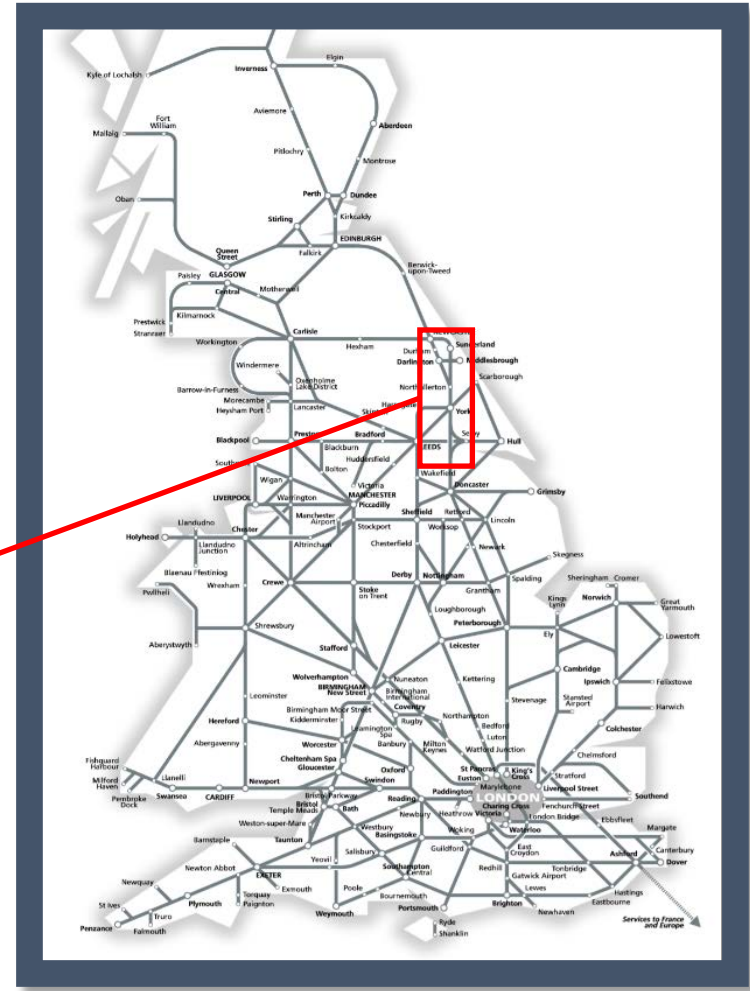

Amended service between London Kings Cross and Newcastle

TOC affected: Virgin Trains East Coast

Key:	
	Engineering Works
	Bus Replacement Services