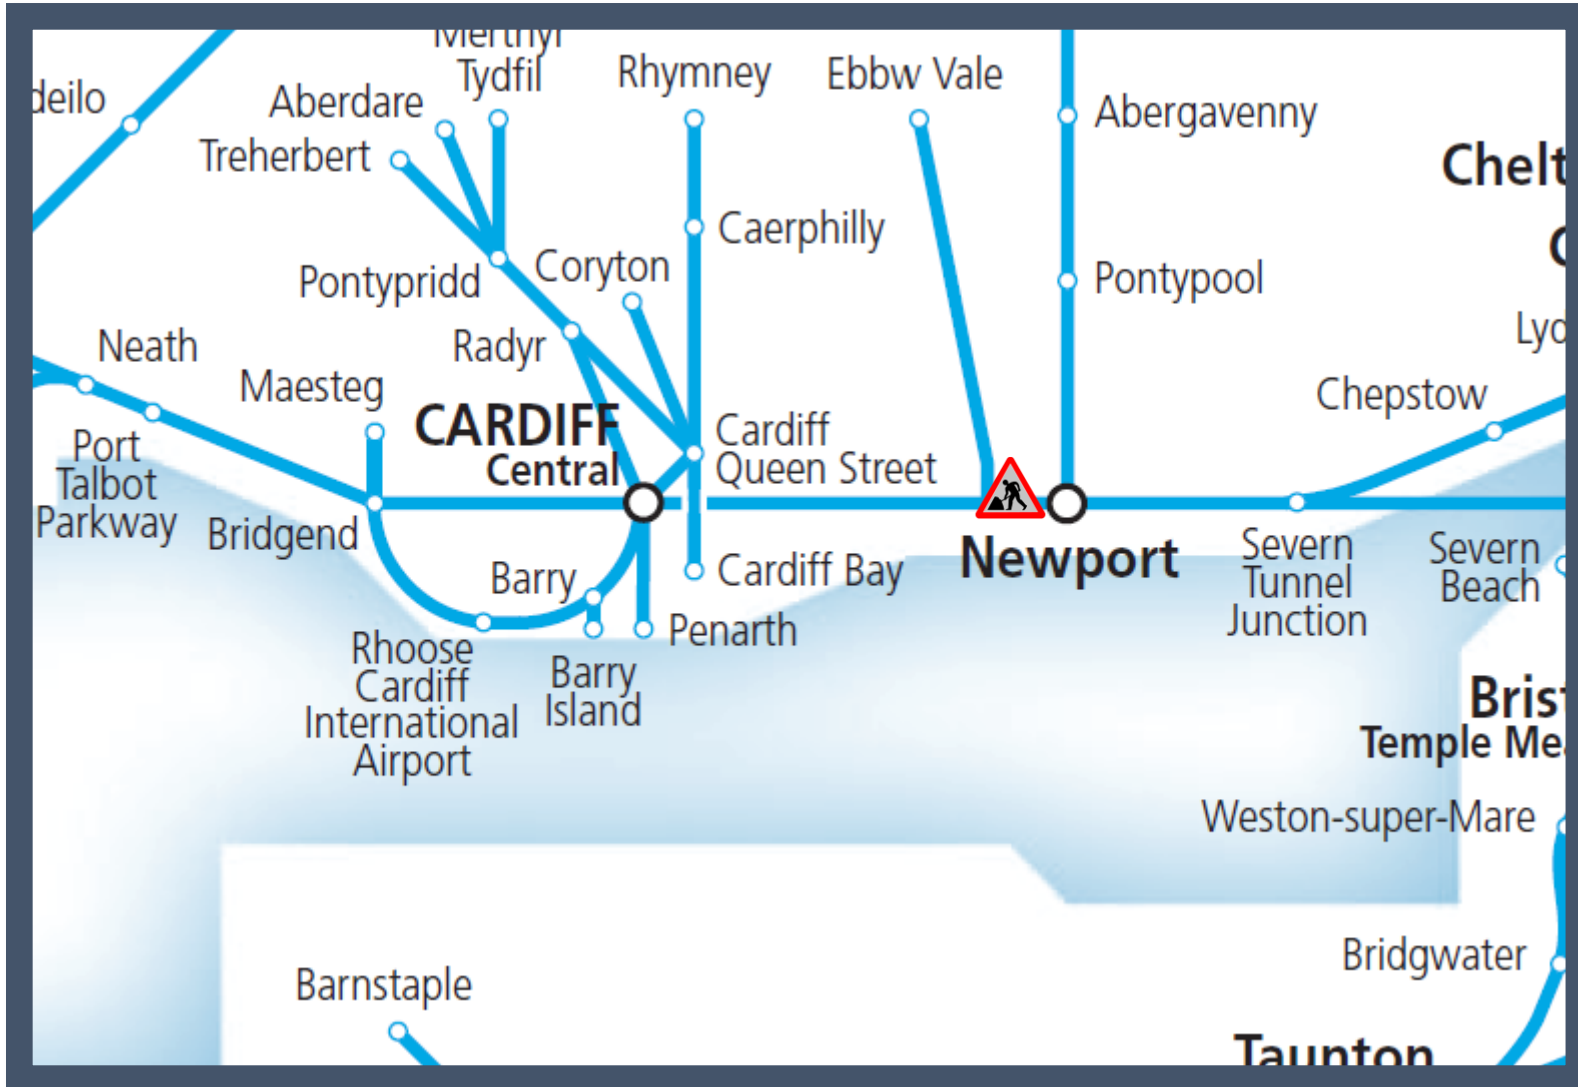

# Engineering work is taking place between Cardiff Central and Newport

TOCs affected: CrossCountry, Great Western Railway, Transport for Wales

Key:

Engineering Works