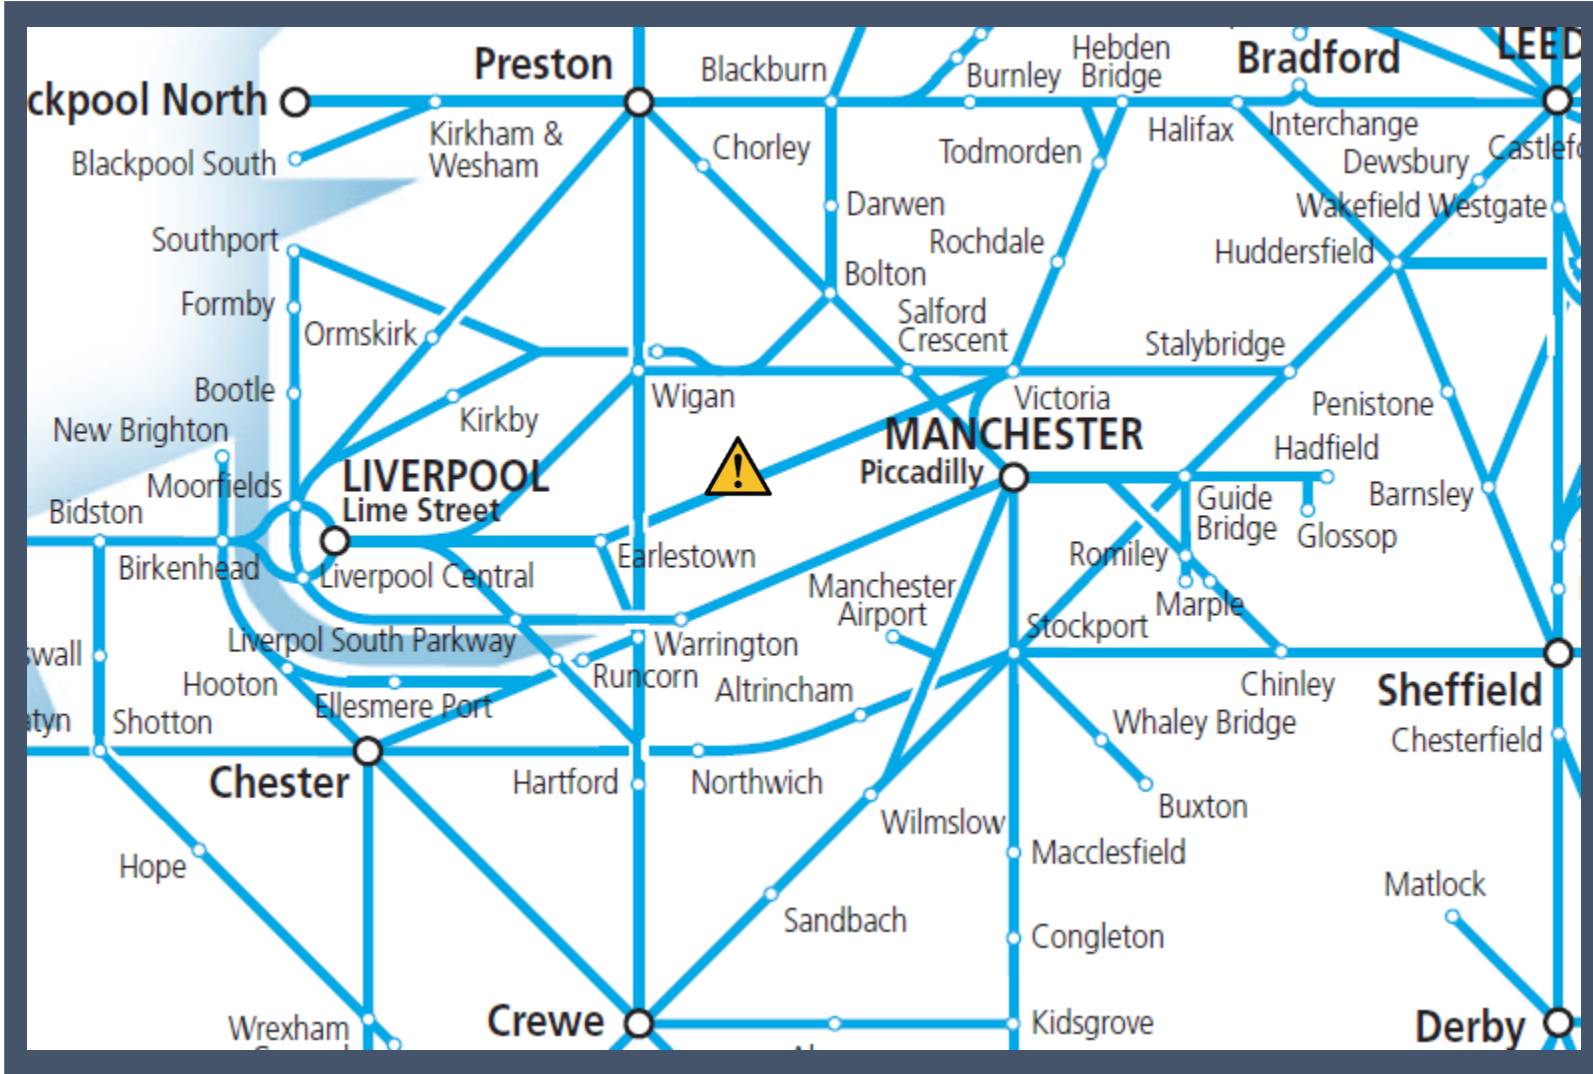

# Heavy rain flooding the railway at Newton-Le-Willows

TOCs affected: Northern, TransPennine Express, Transport for Wales

Key:

Disruption