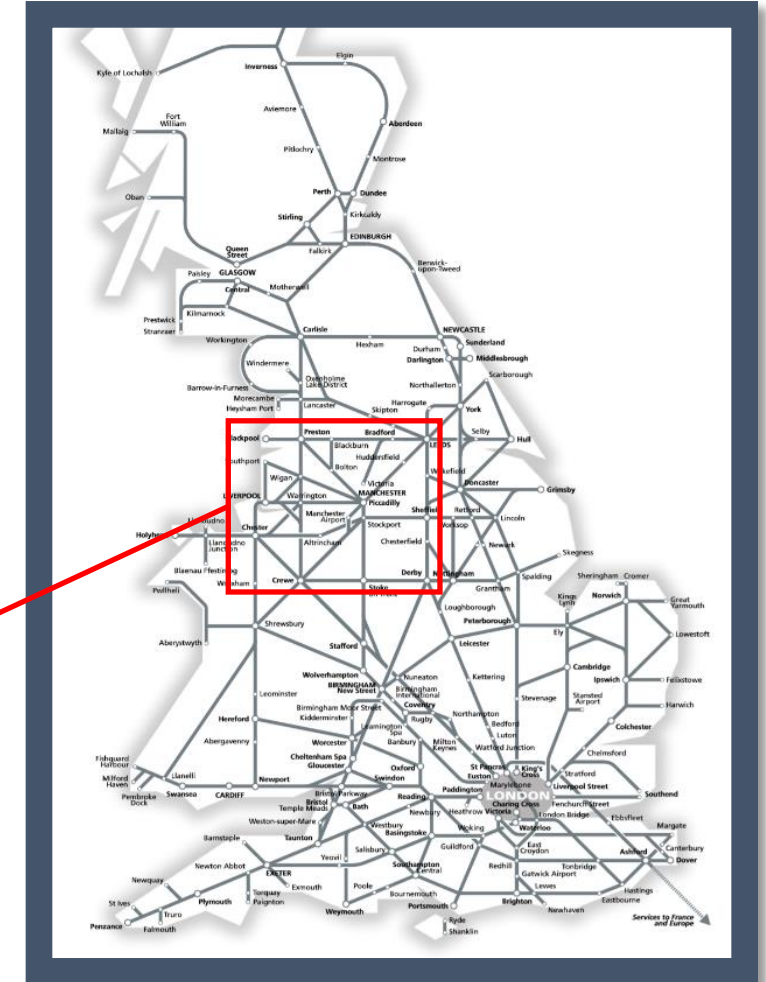

# Heavy rain flooding the railway at Newton-Le-Willows

TOCs affected: Northern, TransPennine Express, Transport for Wales

Key:

Disruption