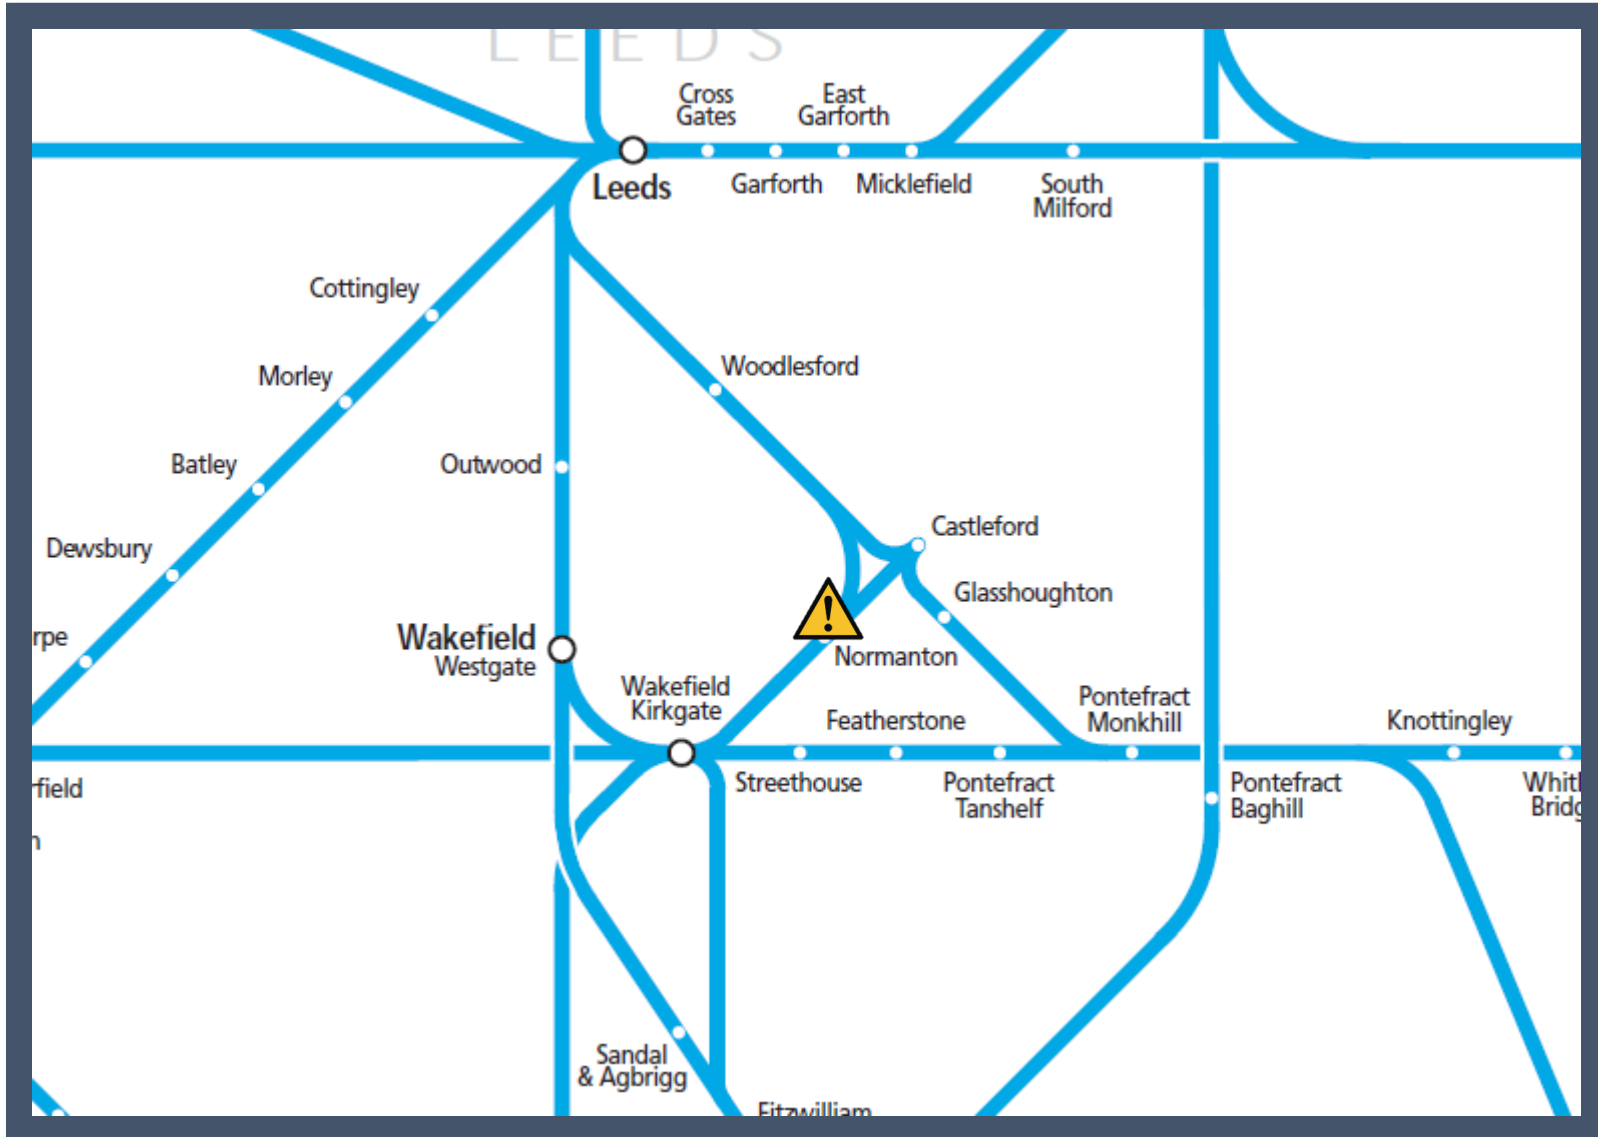

A fault with the signalling system at Normanton

TOC affected: Northern

Key:

Disruption