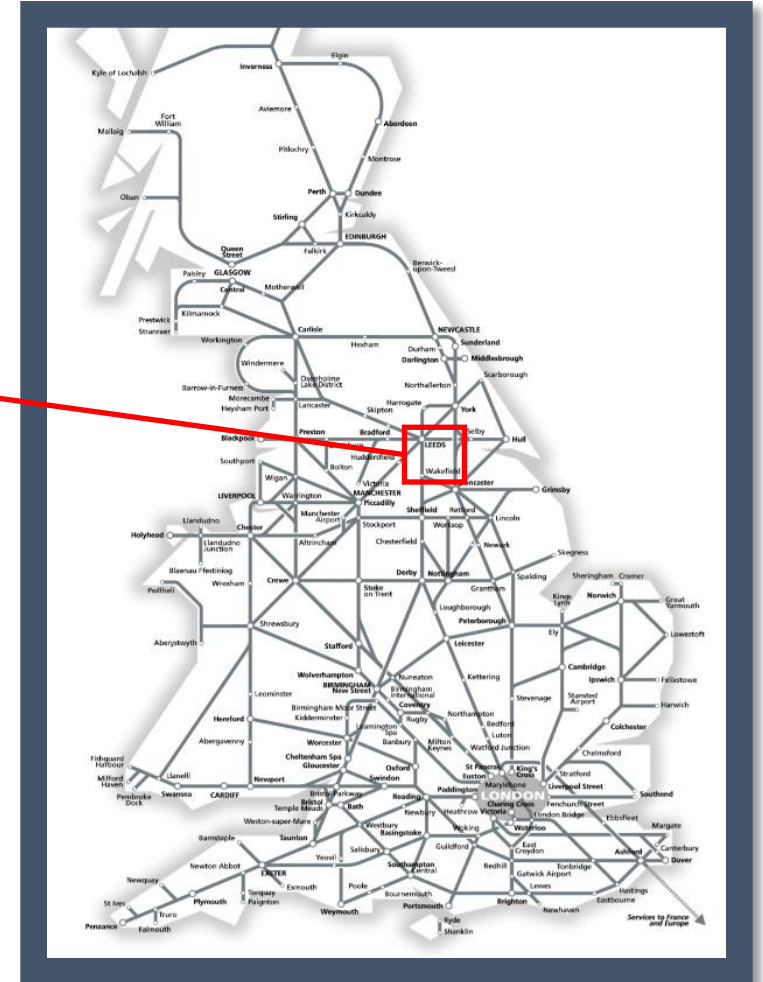

A fault with the signalling system at Normanton

TOC affected: Northern

Key:

Disruption