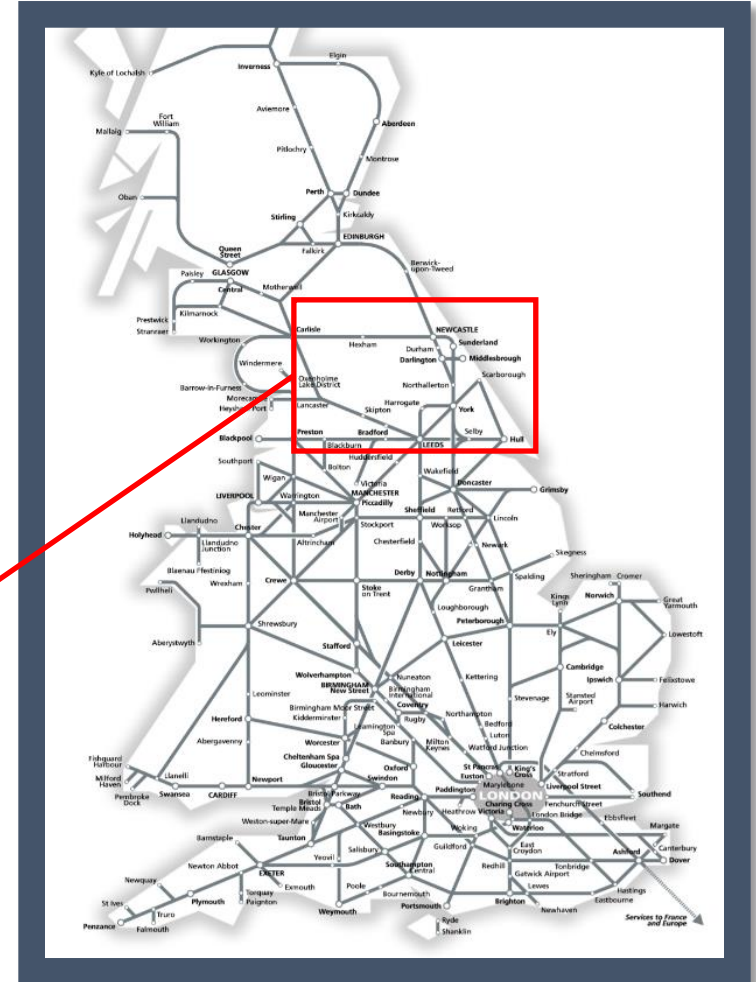

# Damage to the overhead electric wires between Northallerton and Thirsk

TOCs affected: CrossCountry, Grand Central, London North Eastern Railway, TransPennine Express

Key:

	Disruption
--	------------