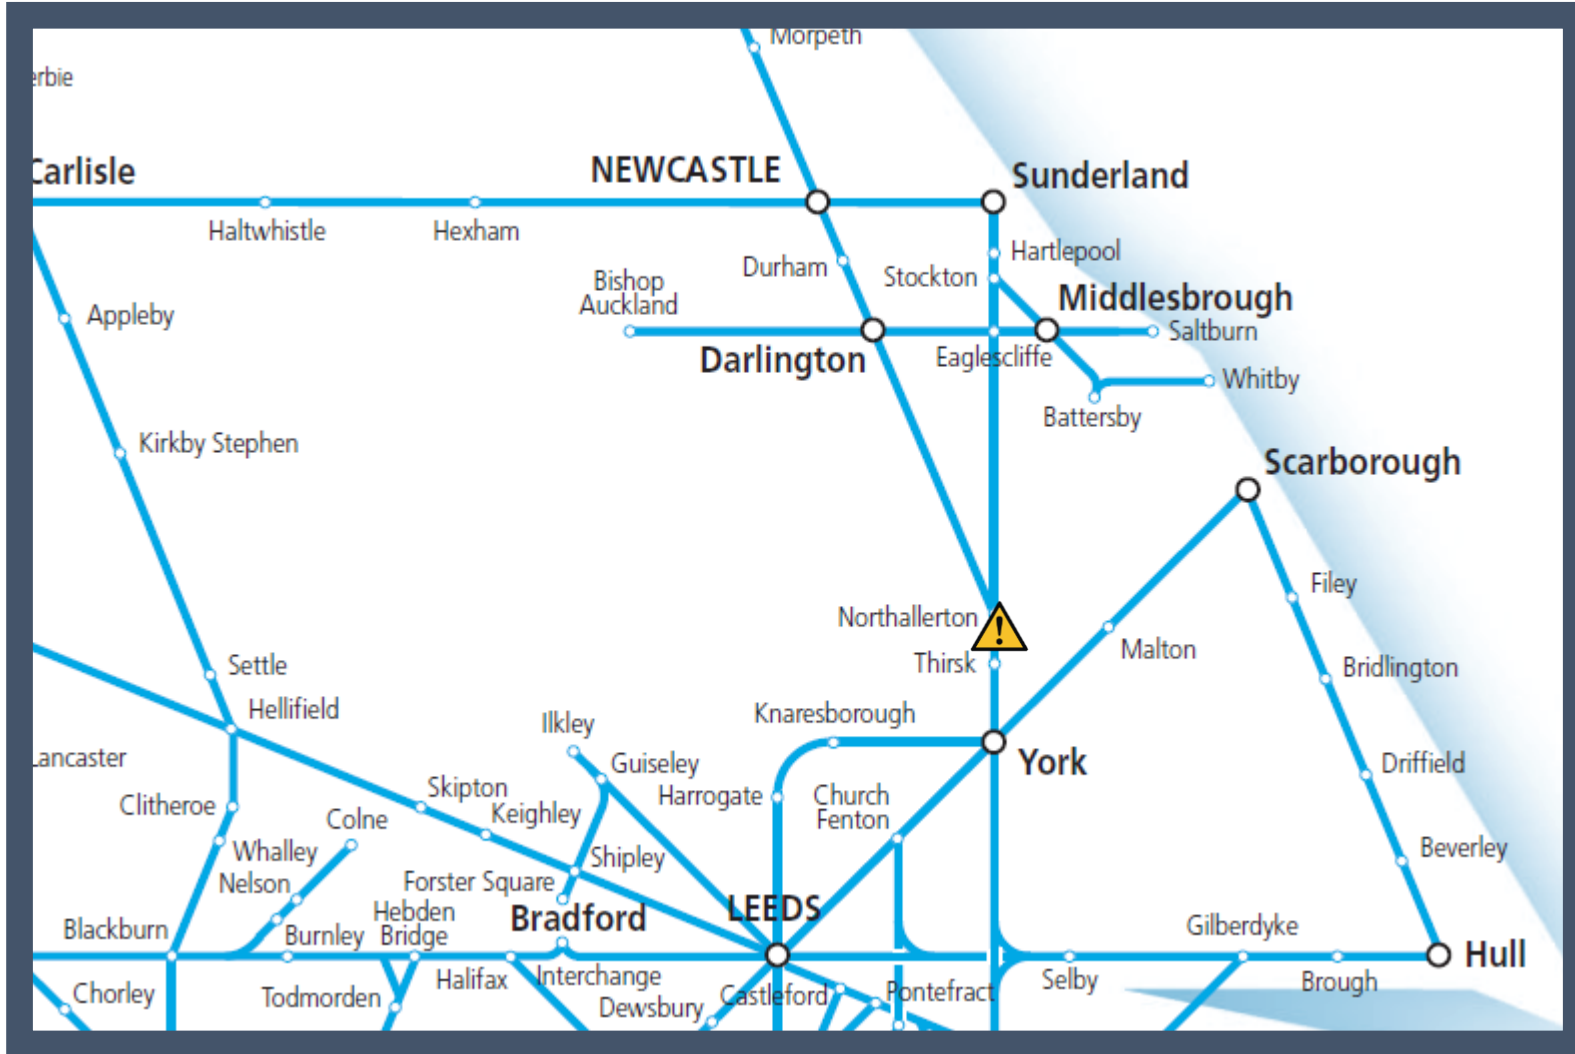

# Damage to the overhead electric wires between Northallerton and Thirsk

TOCs affected: CrossCountry, Grand Central, London North Eastern Railway, TransPennine Express

Key:

	Disruption
--	------------