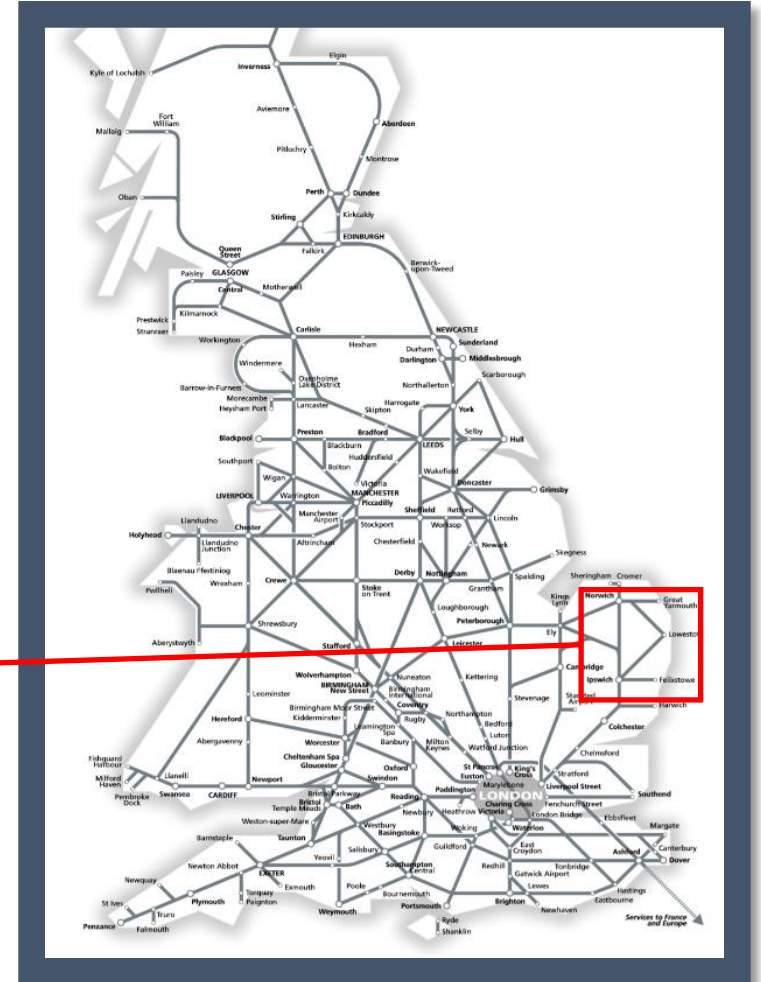

Amended trains to / from Norwich

TOC affected: Greater Anglia

Key:

	Engineering Works
--	-------------------