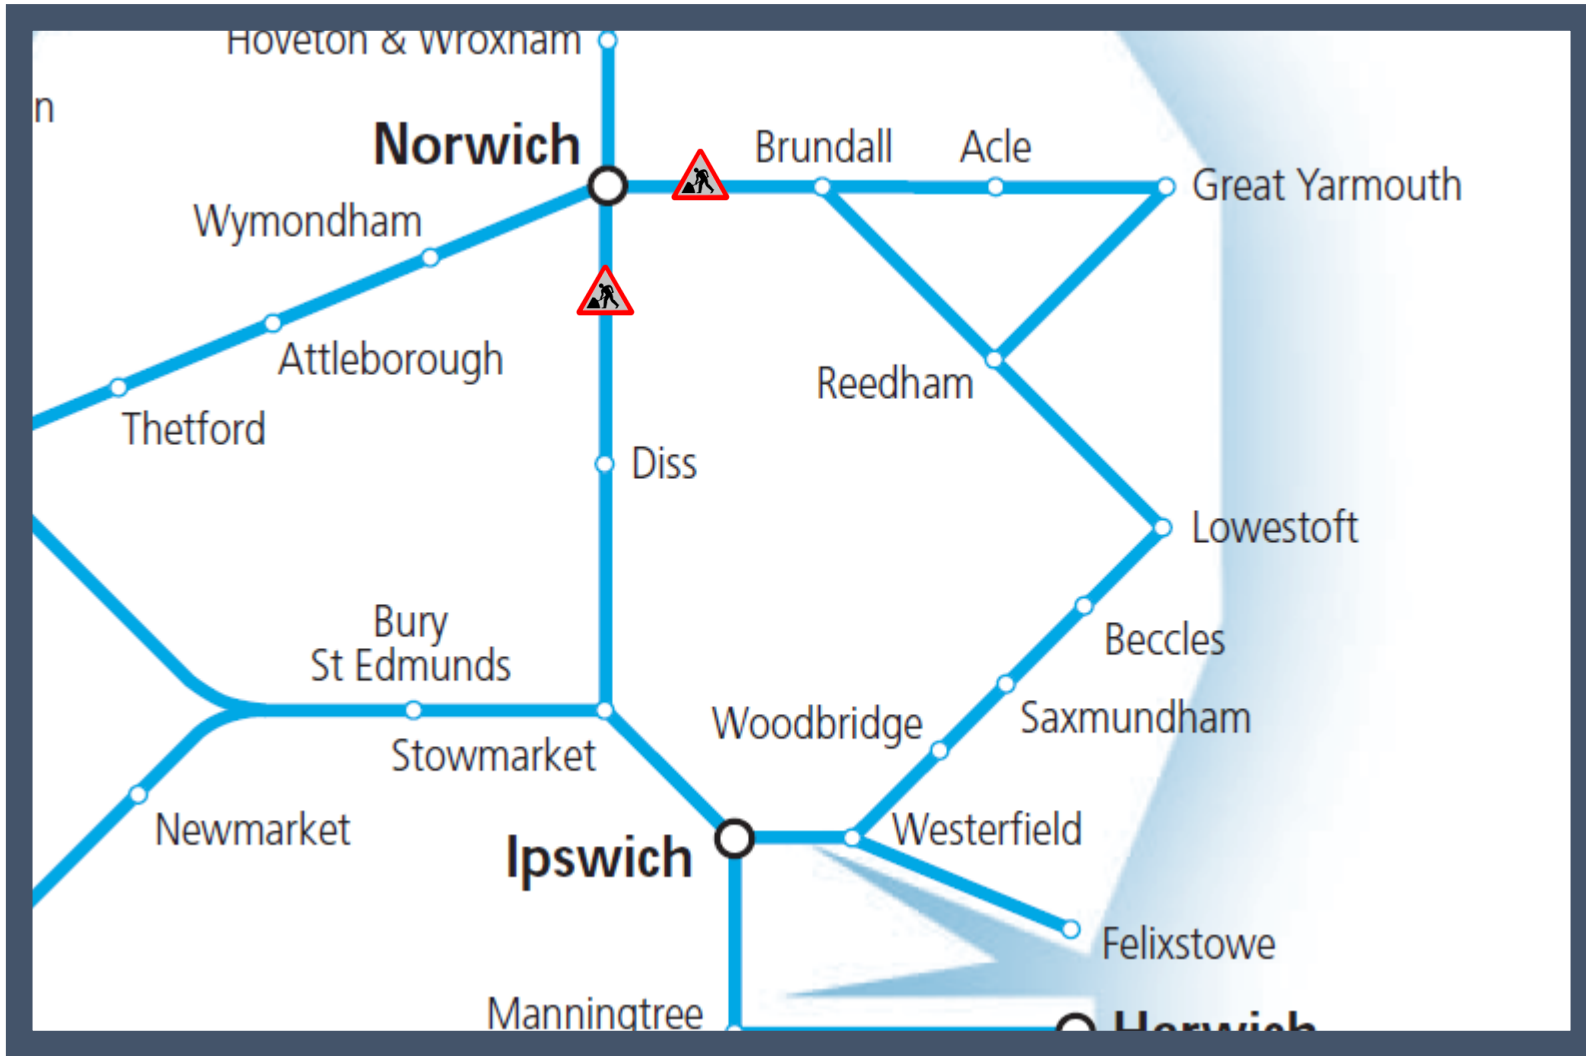

Amended trains to / from Norwich

TOC affected: Greater Anglia

Key:

	Engineering Works
--	-------------------