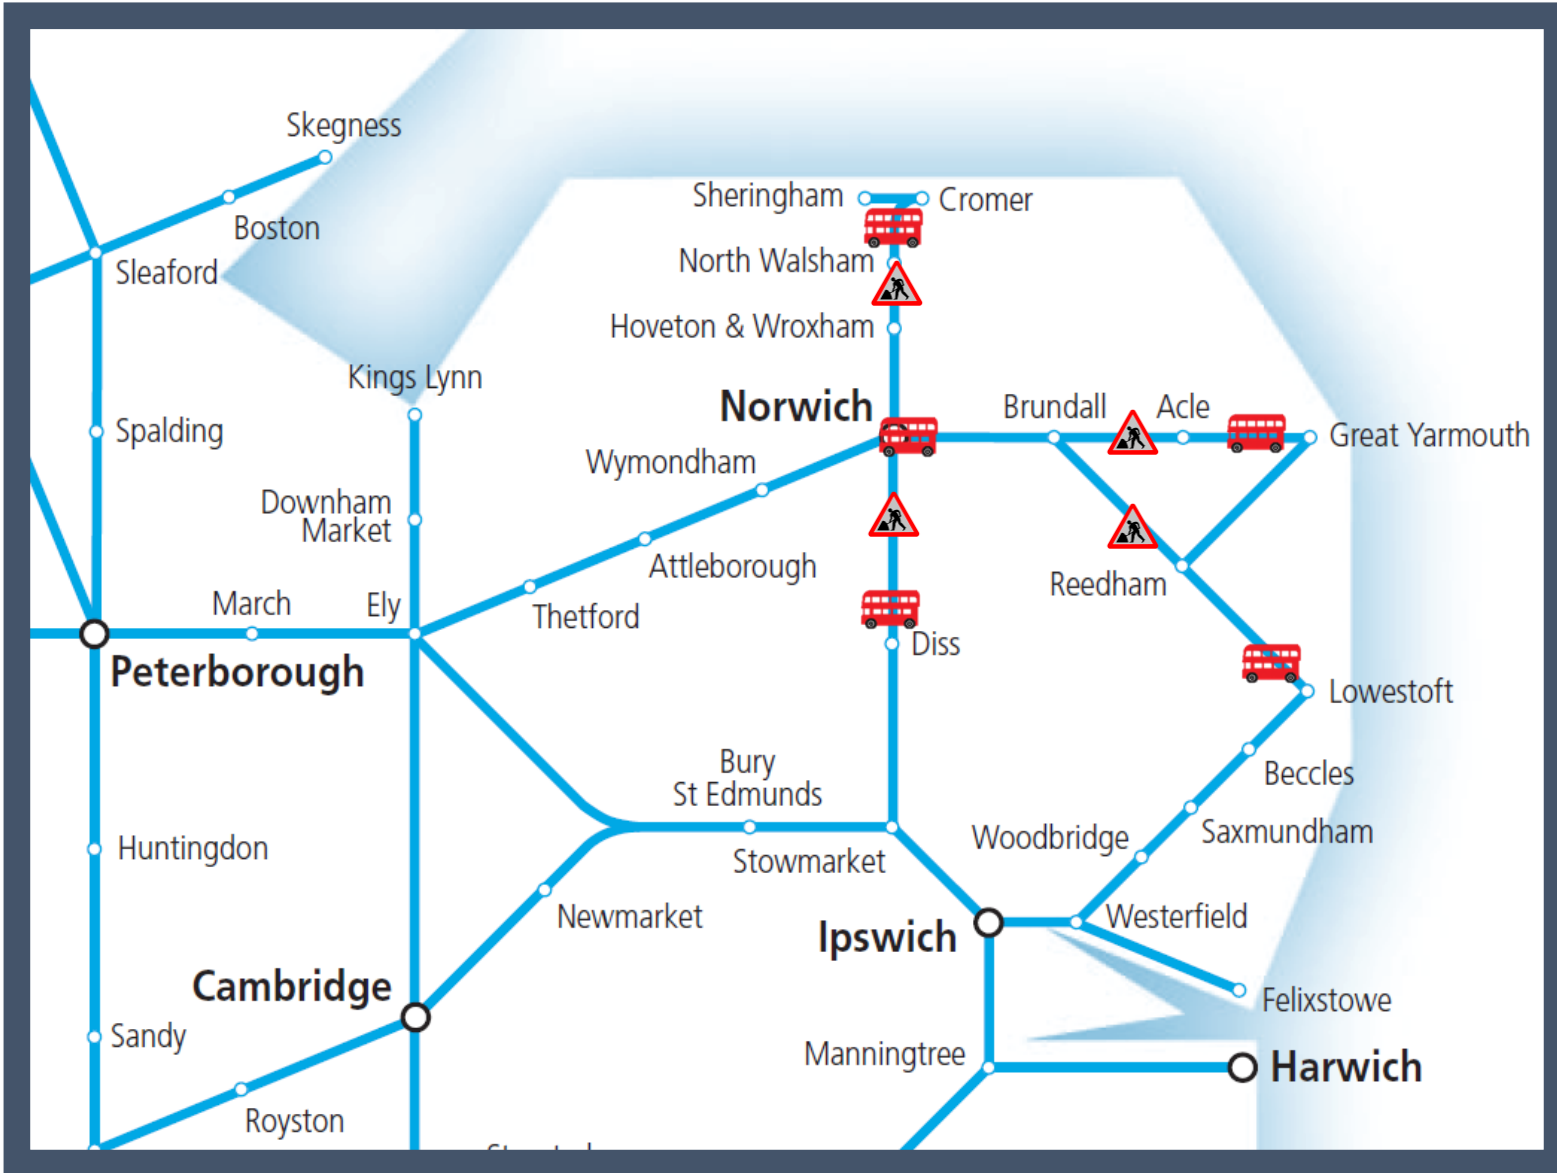

# Buses replace trains to / from Norwich

TOC affected: Greater Anglia

Key:

Engineering Works

Bus Replacement Services