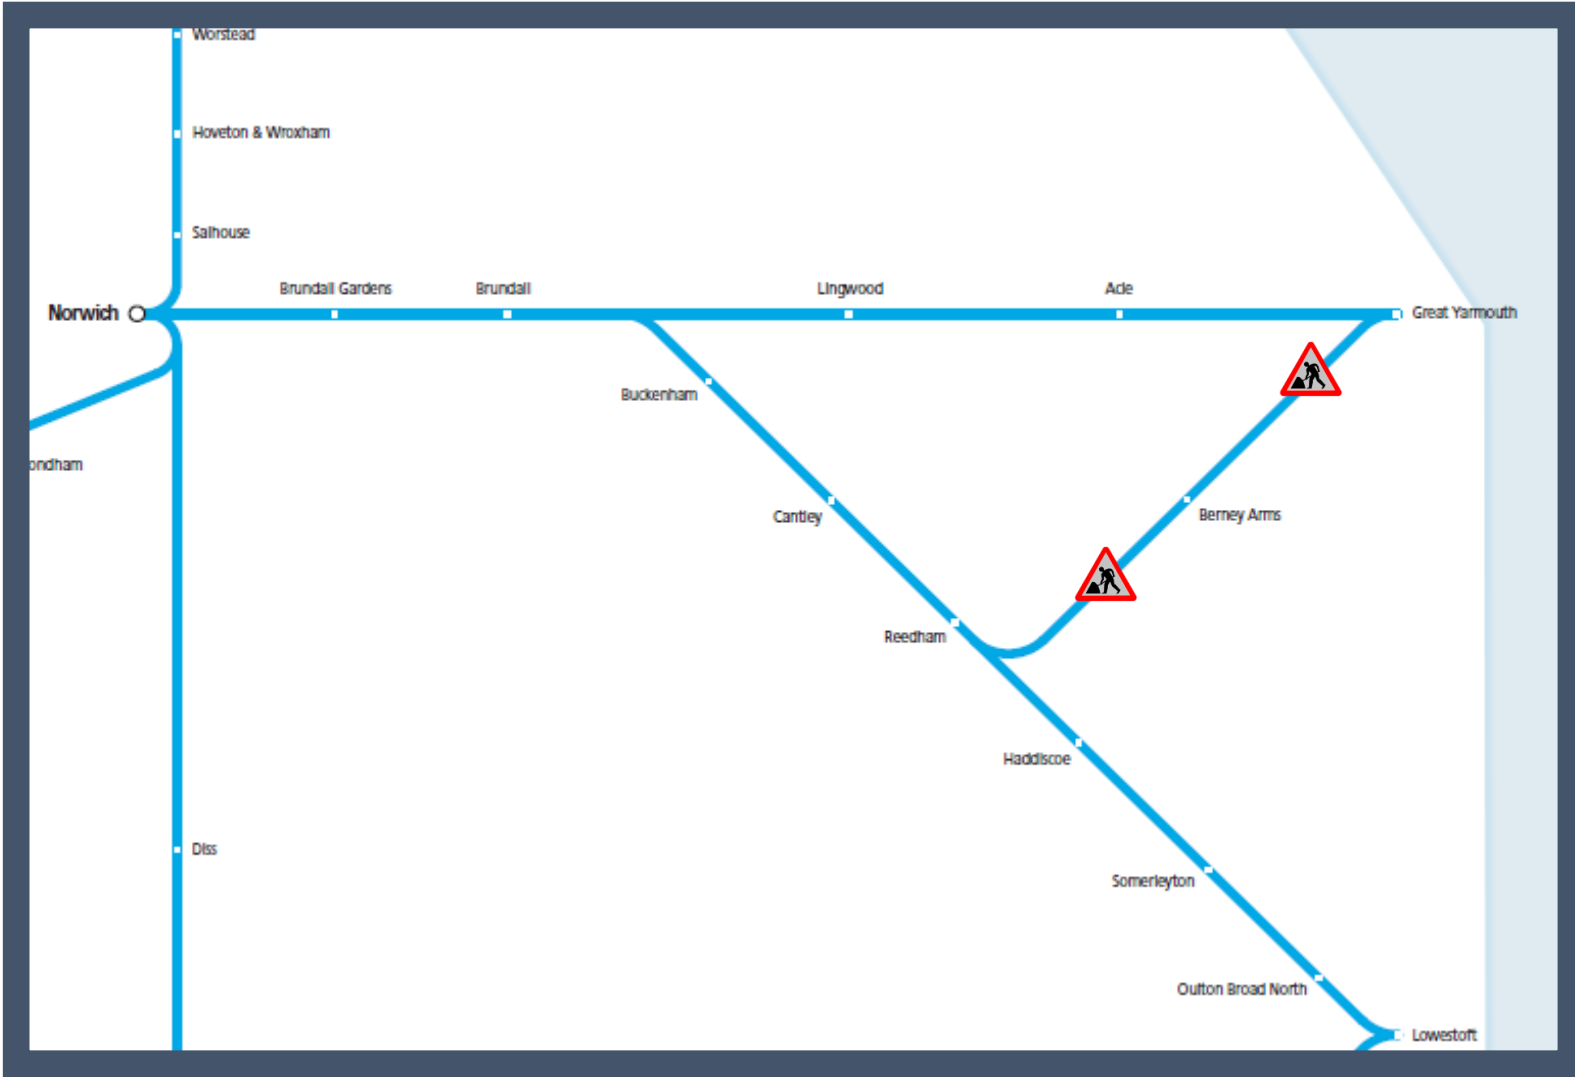

No trains between Norwich and Great Yarmouth via Reedham TOC affected: Greater Anglia

Key:

Engineering Works