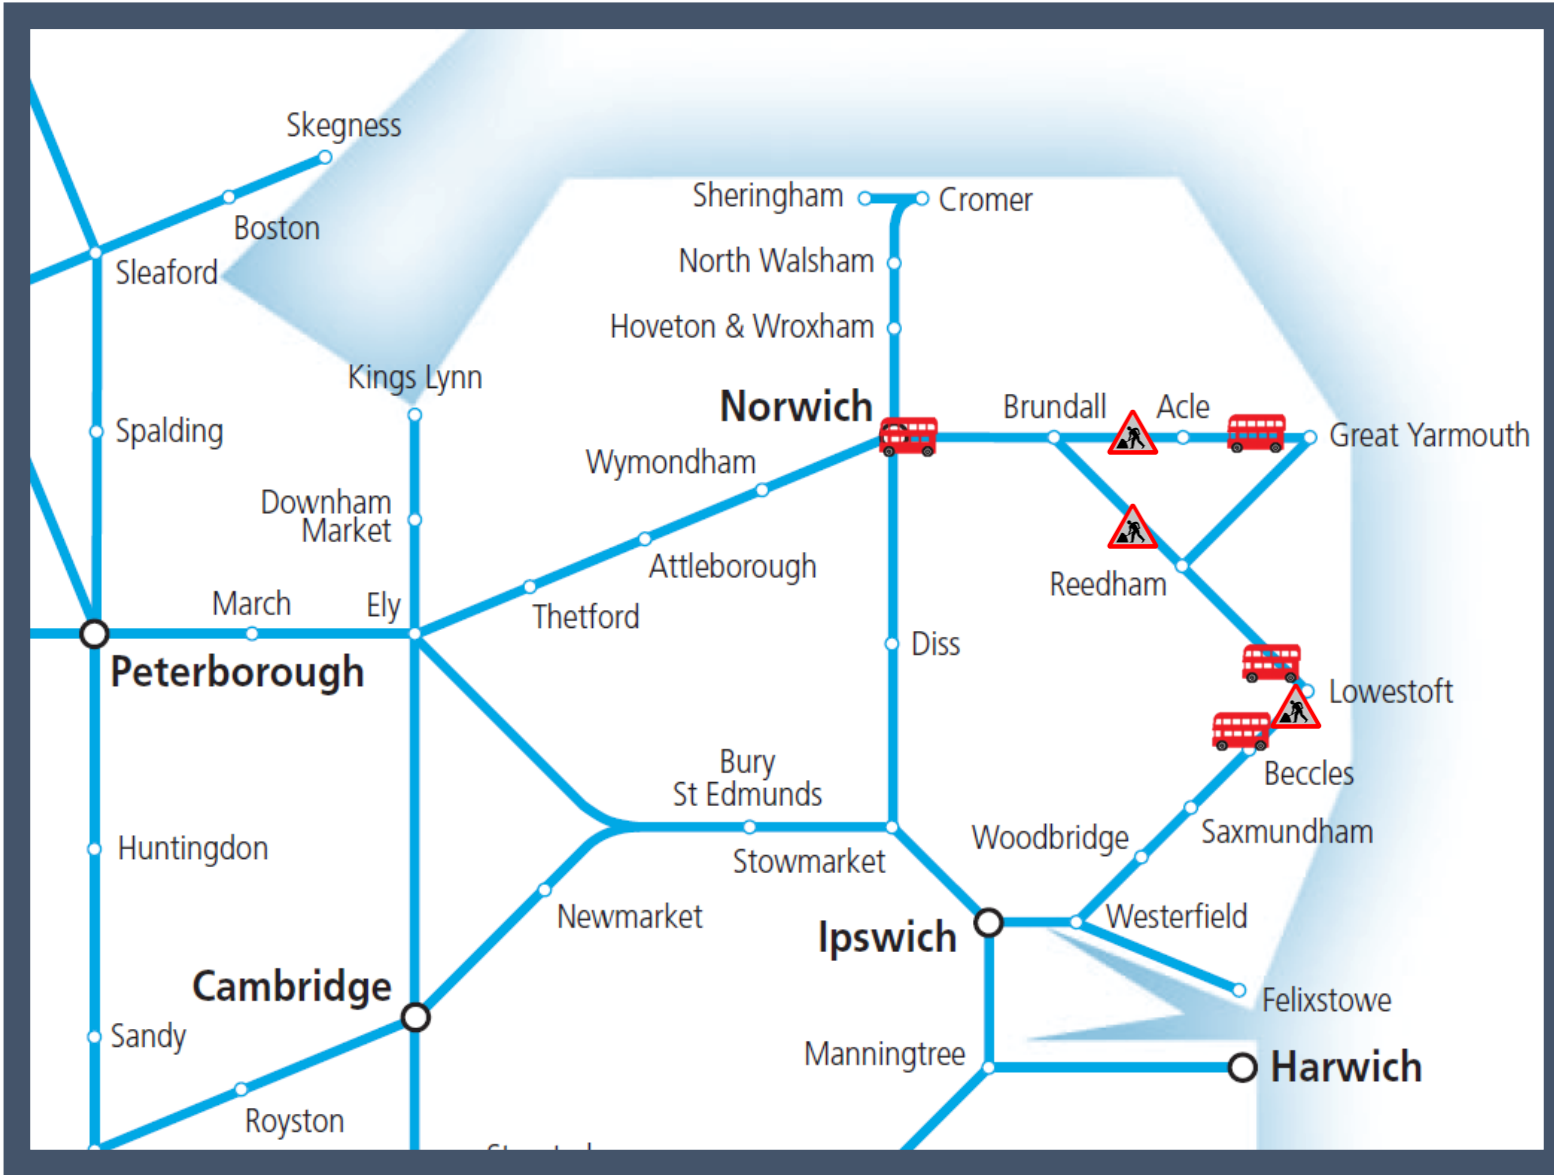

Buses replace trains between Norwich and Great Yarmouth / Lowestoft

TOC affected: Greater Anglia

Key:

	Engineering Works
	Bus Replacement Services