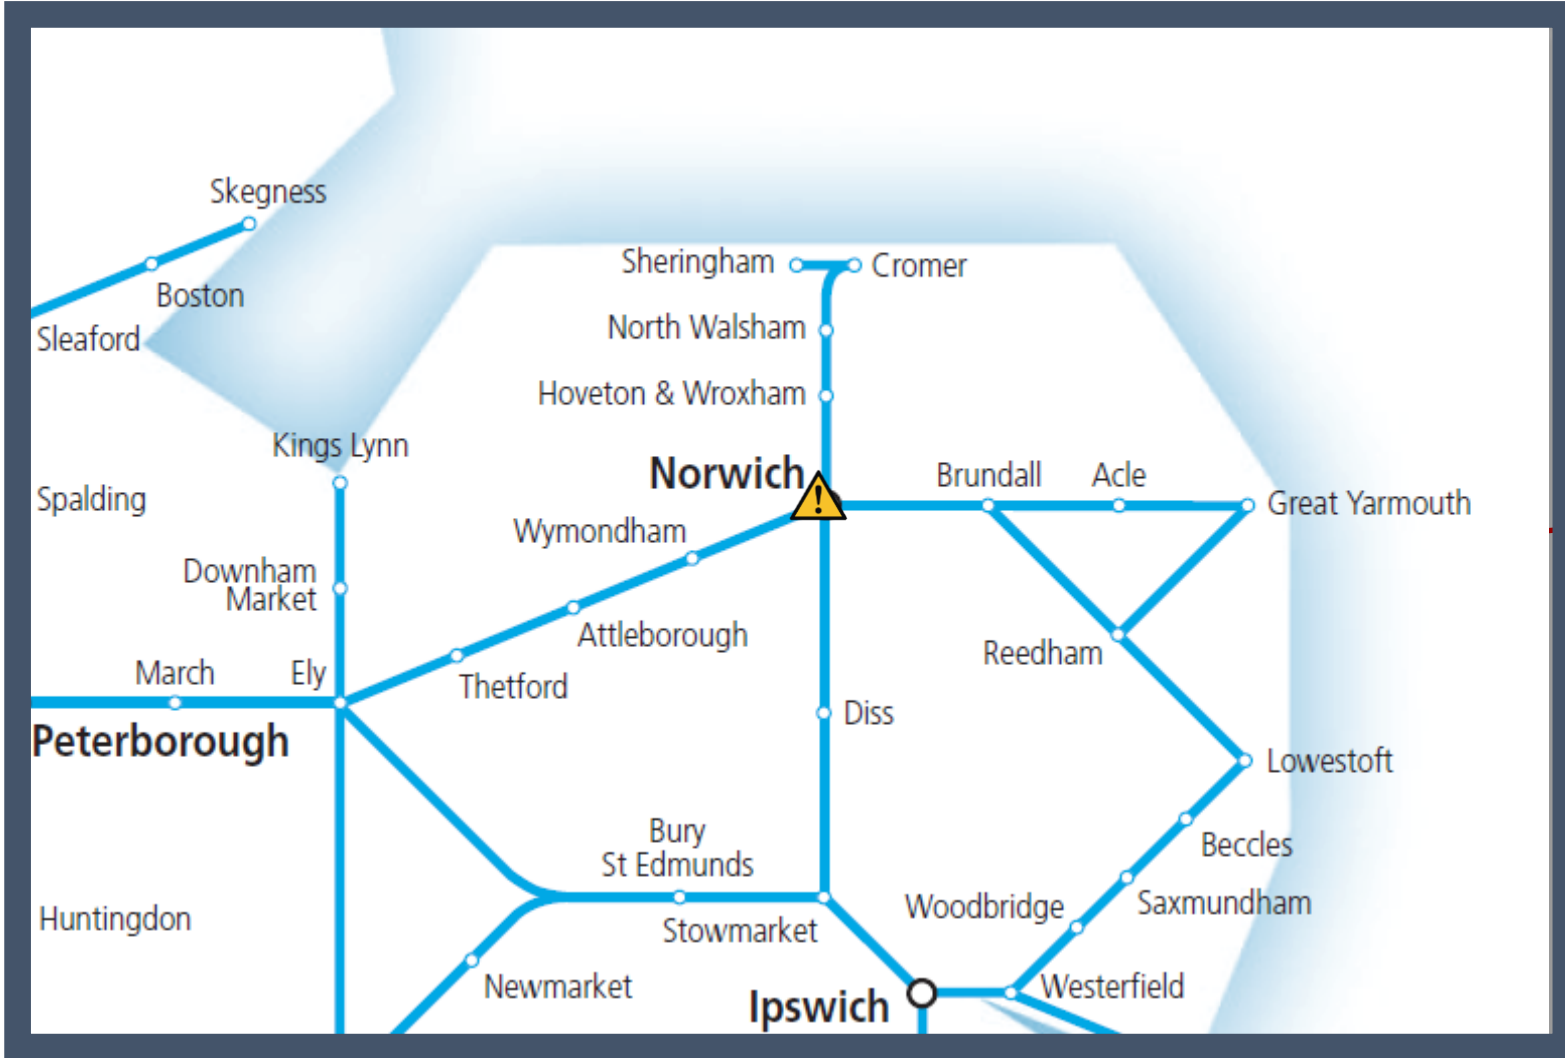

# A fault with the signalling system at Norwich TOC affected: Greater Anglia

Key:

	Disruption
---	------------