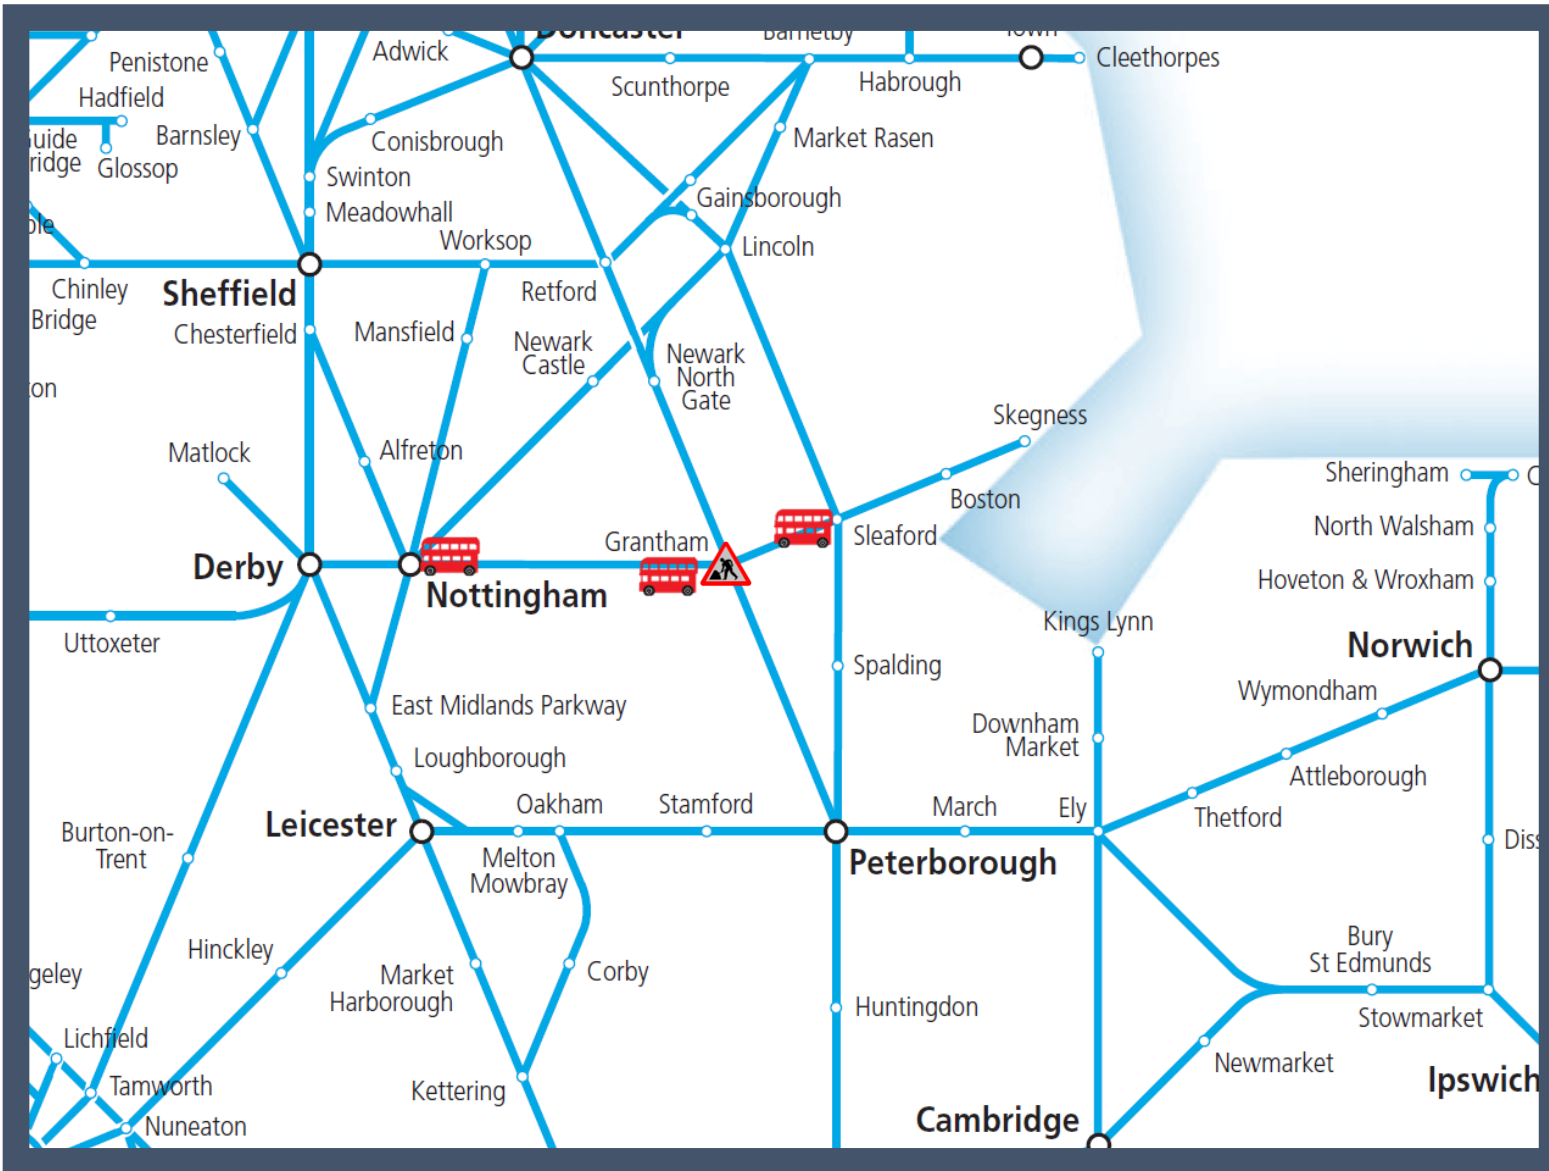

# Buses replace trains between Nottingham and Grantham / Sleaford

TOC affected: East Midlands Trains

Key:

	Engineering Works
	Bus Replacement Services