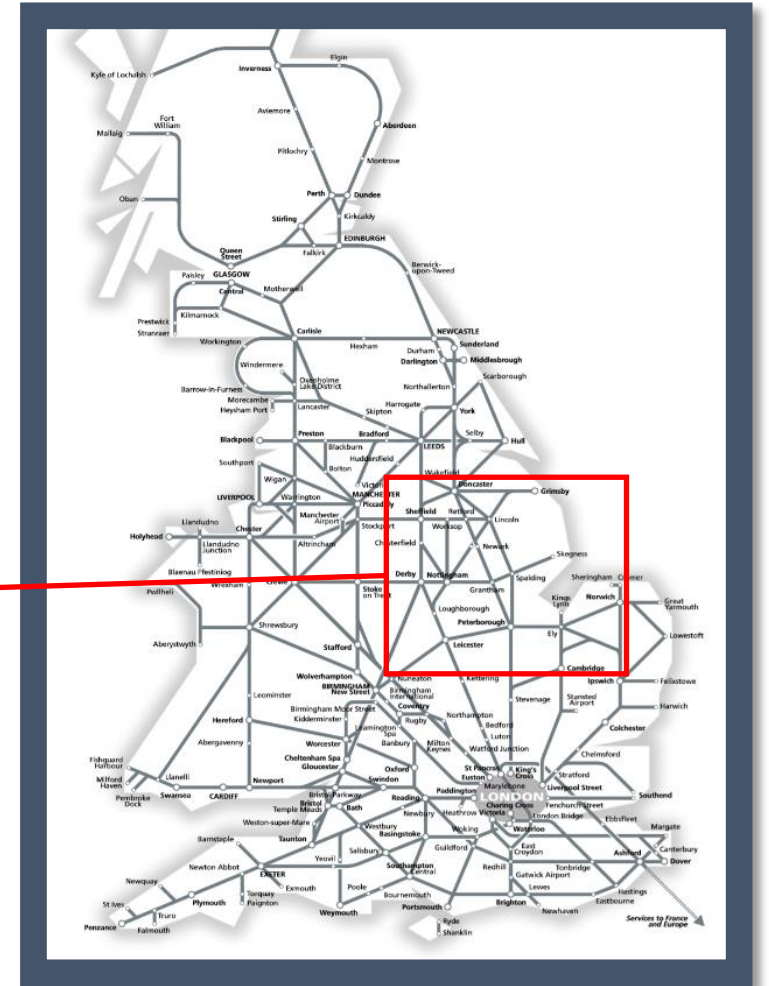

# Buses replace trains between Nottingham and Grantham / Sleaford

TOC affected: East Midlands Trains

Key:

	Engineering Works
	Bus Replacement Services