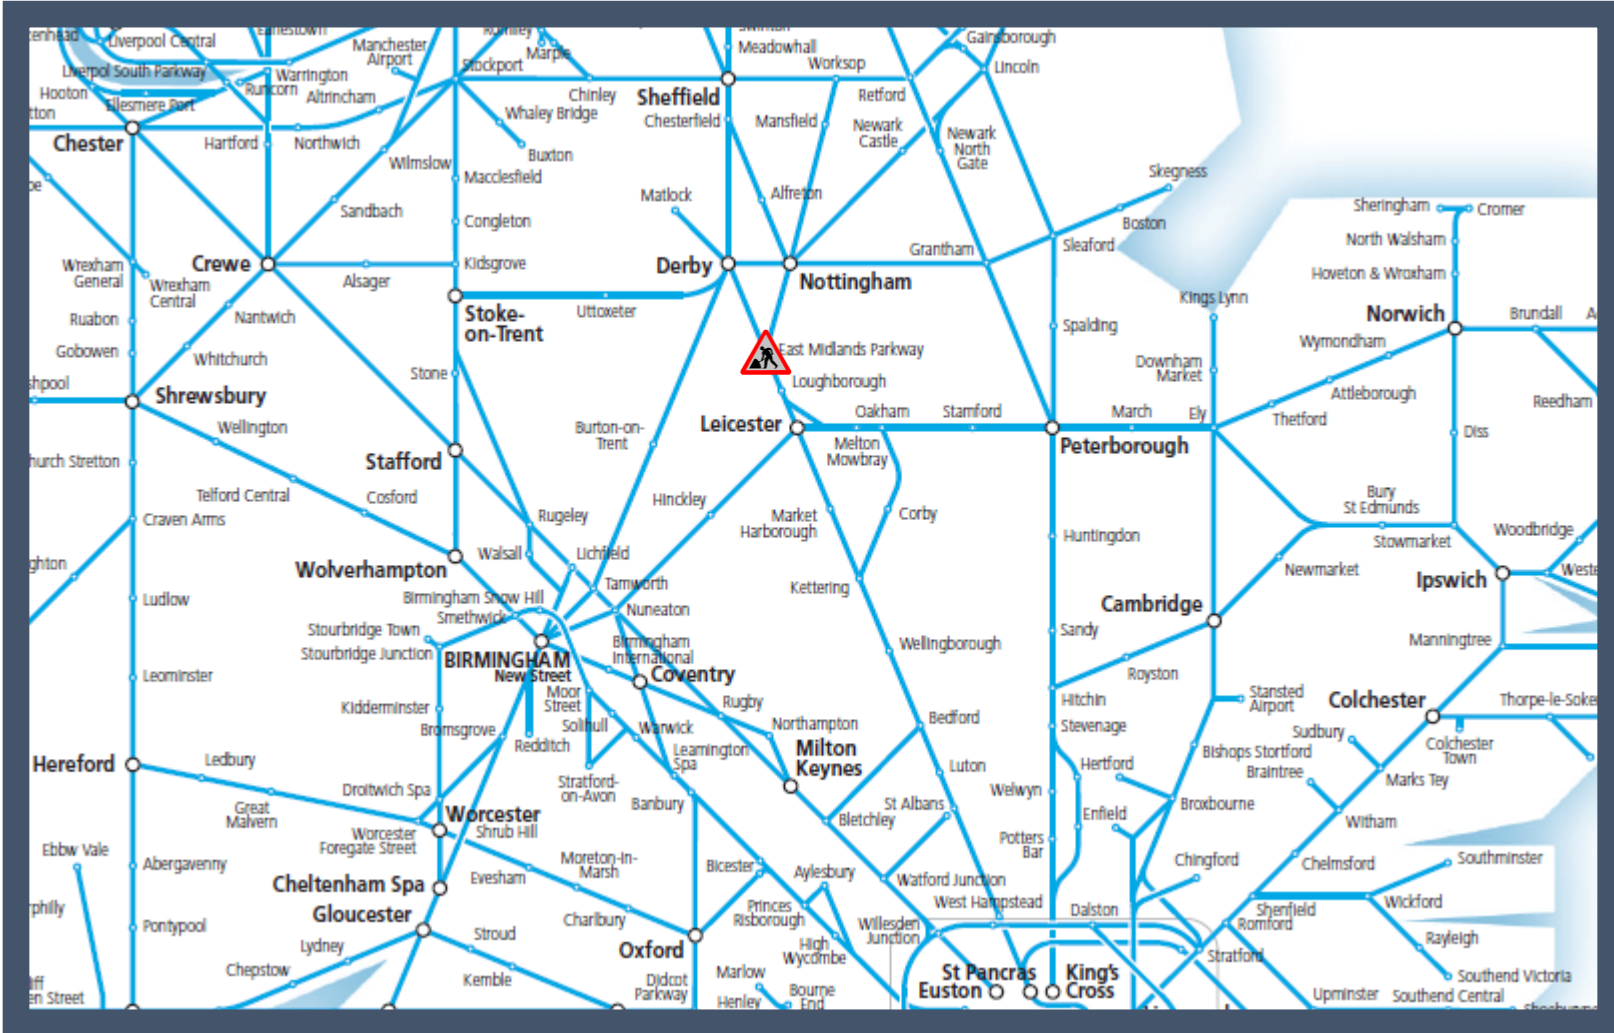

# Amended 21:34 and 23:05 Nottingham to Leicester TOC affected: East Midlands Trains

Key:

Engineering Works