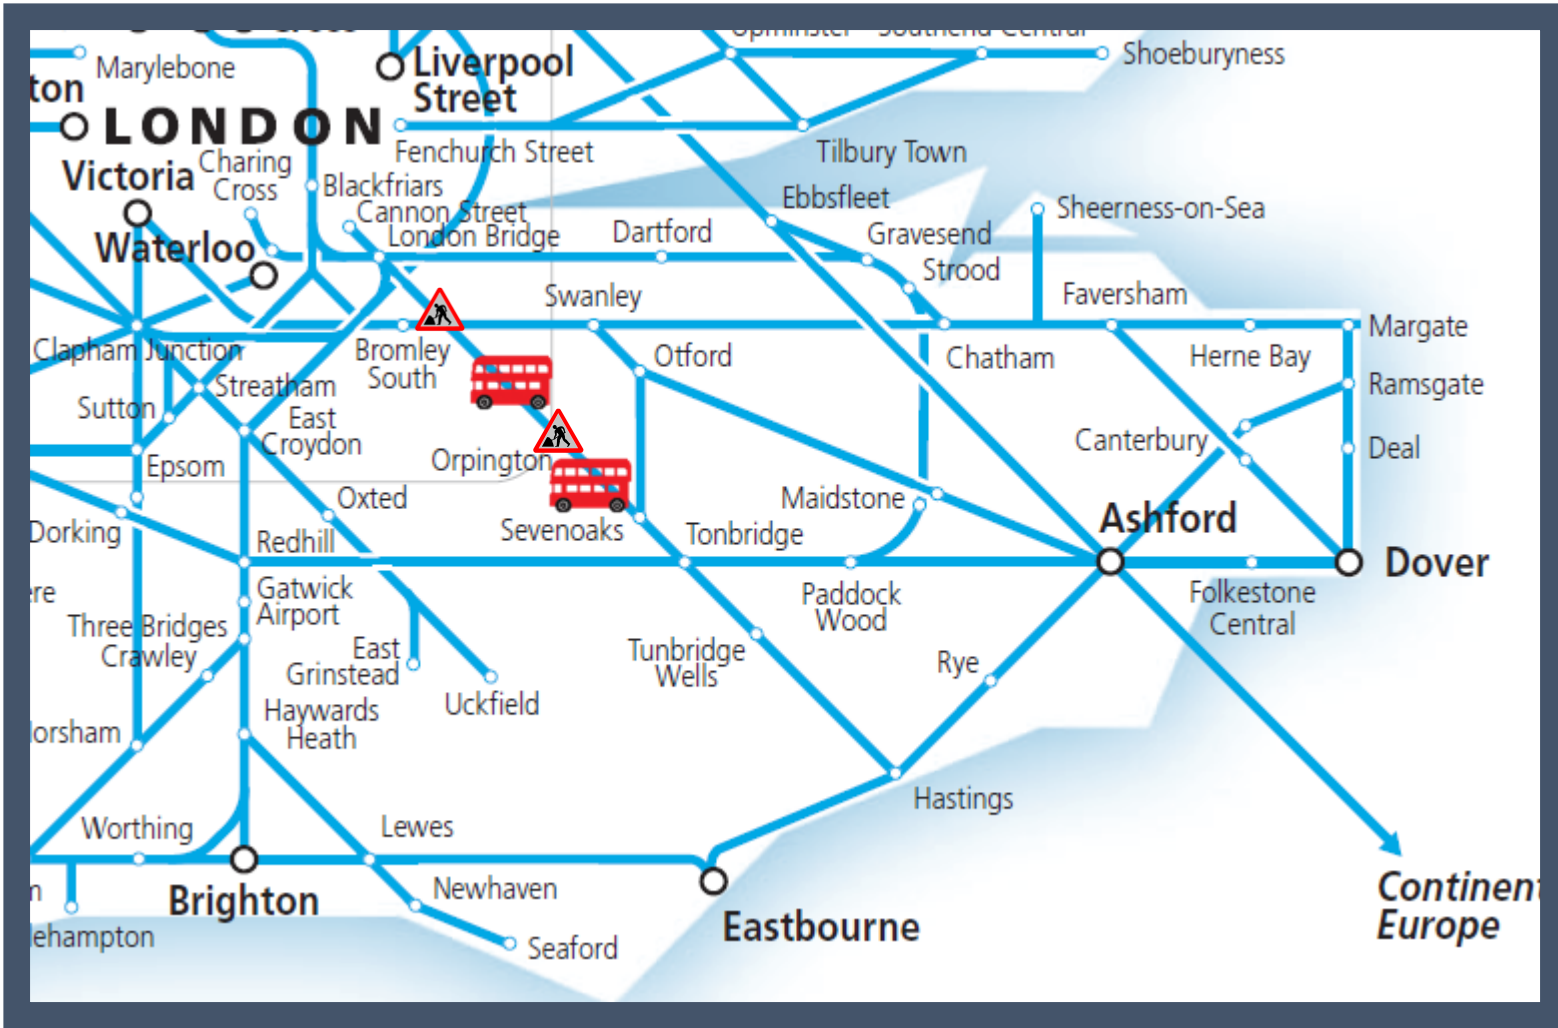

# Buses replace trains on routes through Orpington

TOC affected: Southeastern

Key:

Engineering Works

Bus Replacement Services