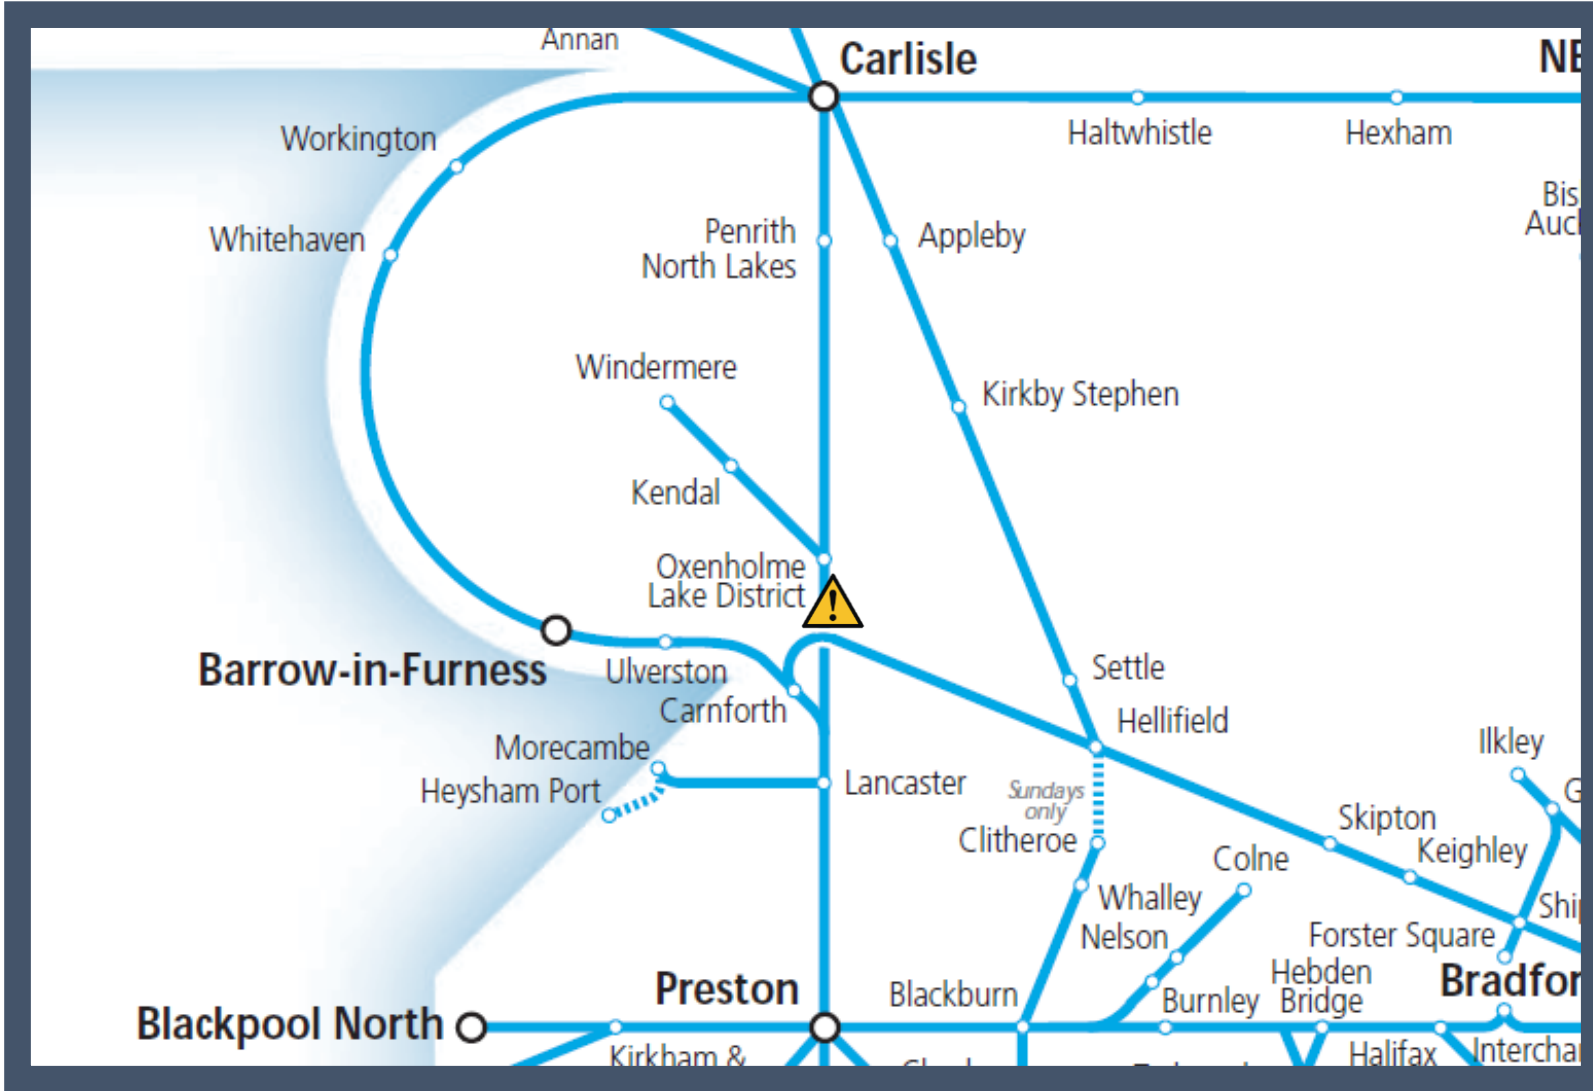

A fault with the signalling system between Lancaster and Oxenholme Lake District

TOCs affected: TransPennine Express, Virgin Trains

Key:

	Disruption
---	------------