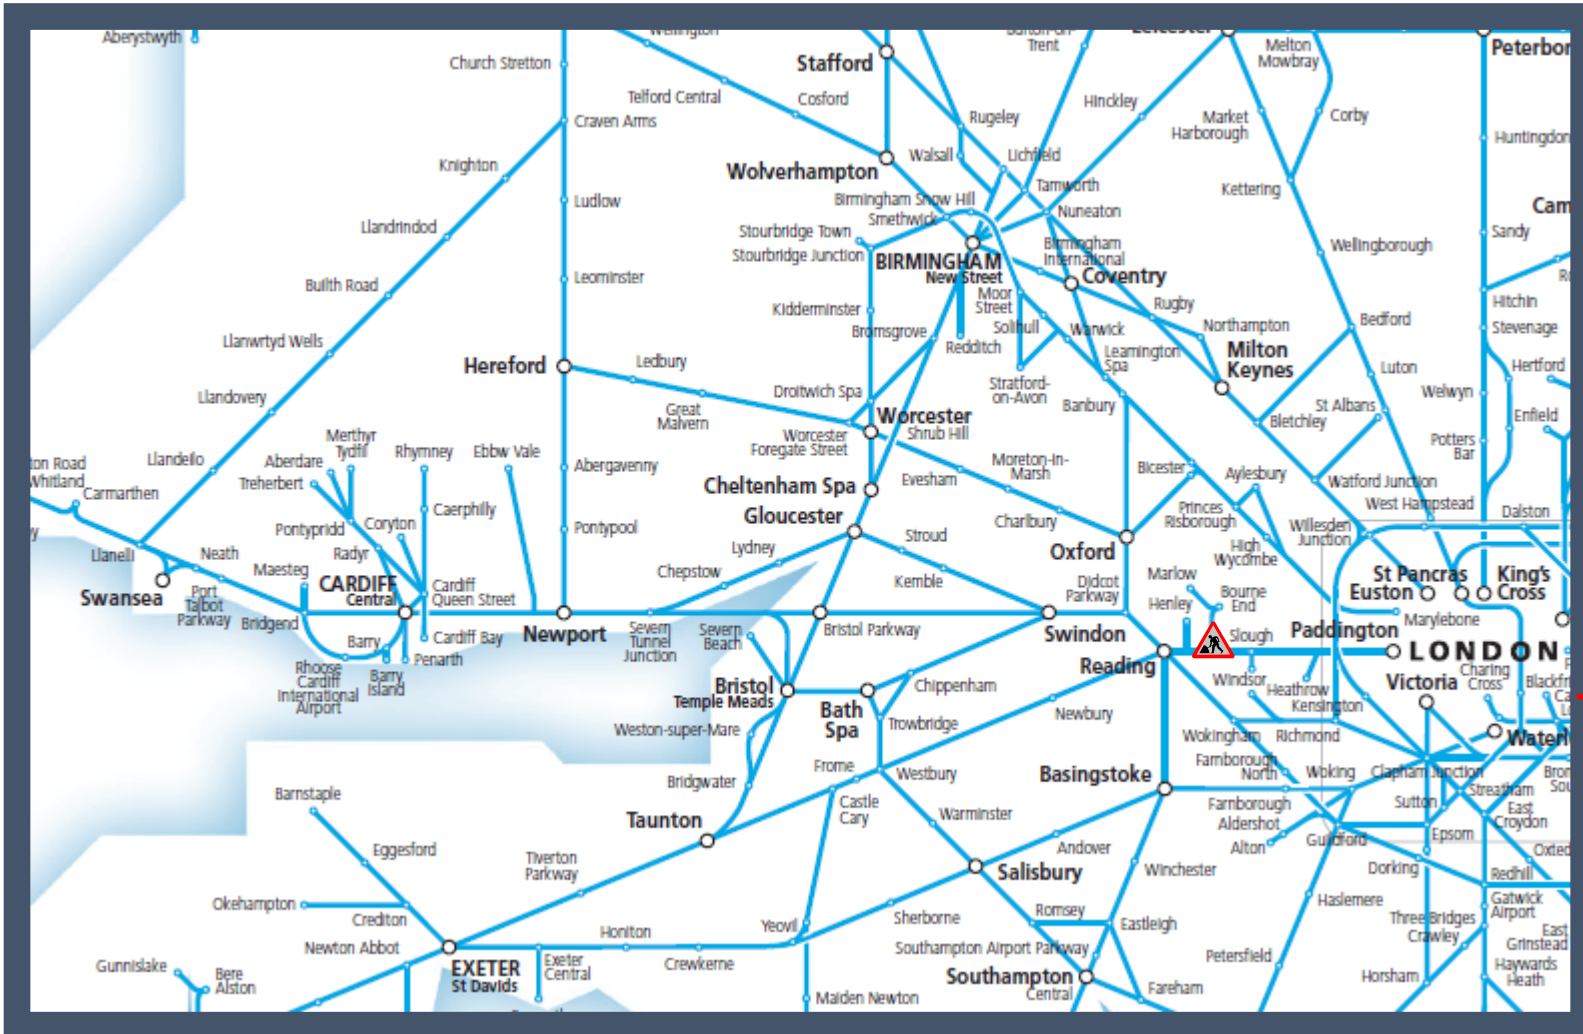

# Amended long distance services from London Paddington

TOC affected: Great Western Railway

Key:

Engineering Works