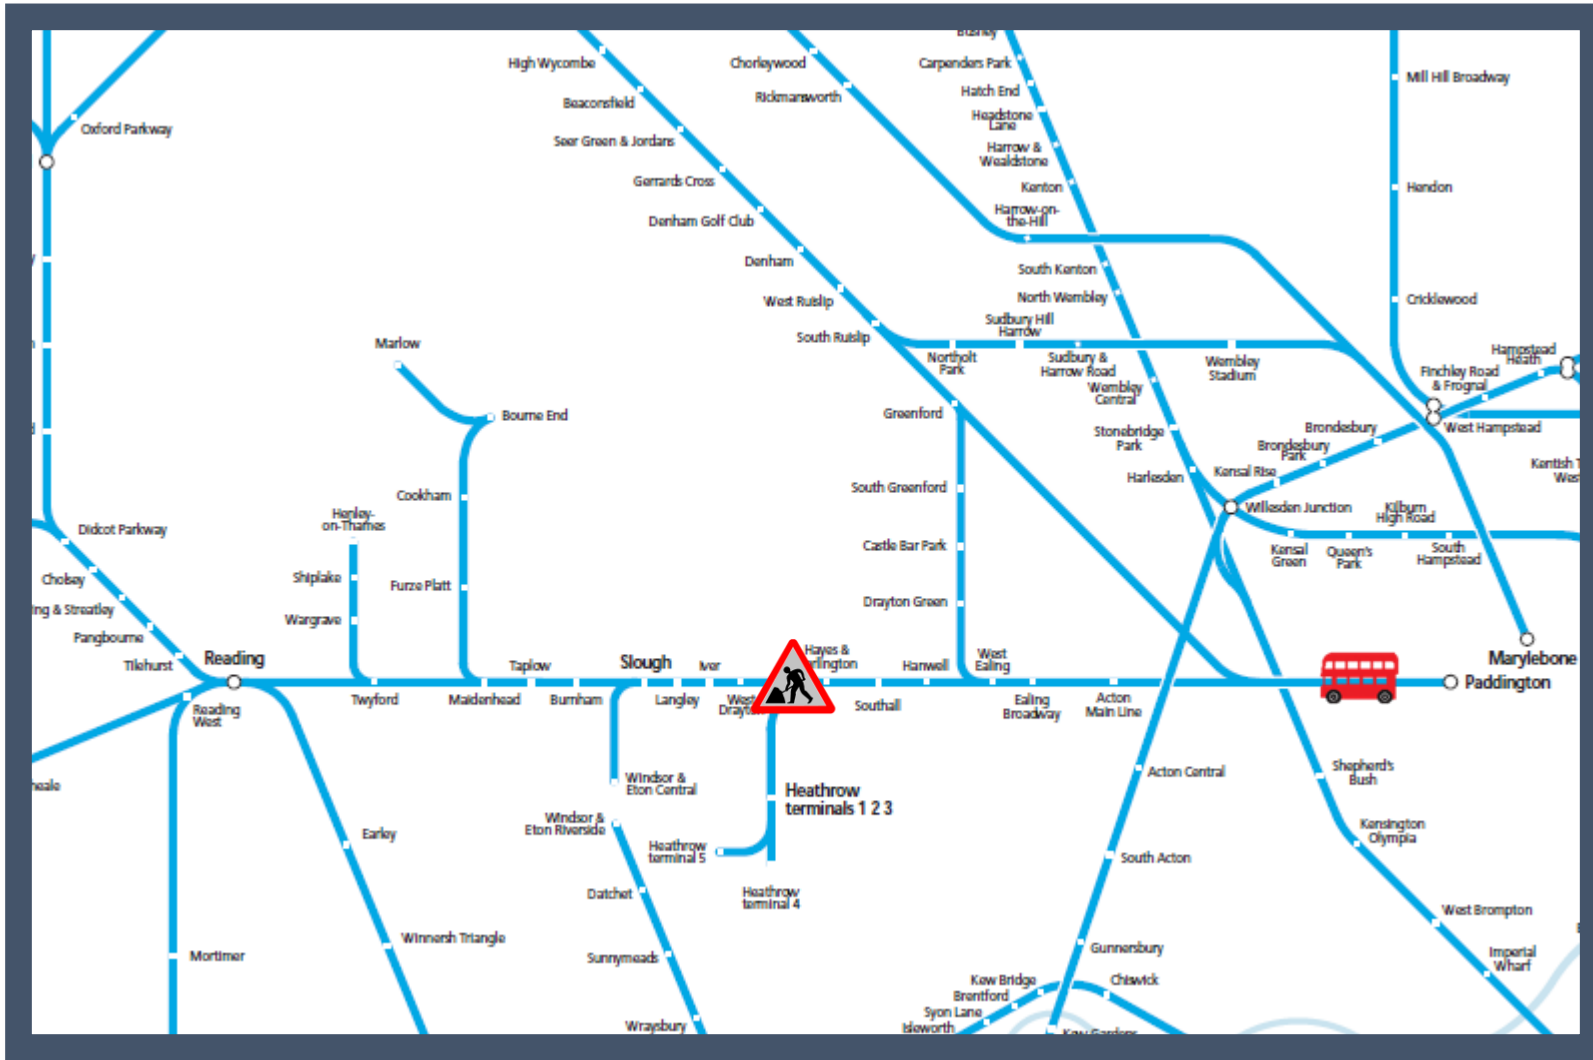

# Amended local service between London Paddington and Reading

TOC affected: Great Western Railway

Key:	
	Engineering Works
	Bus Replacement Services