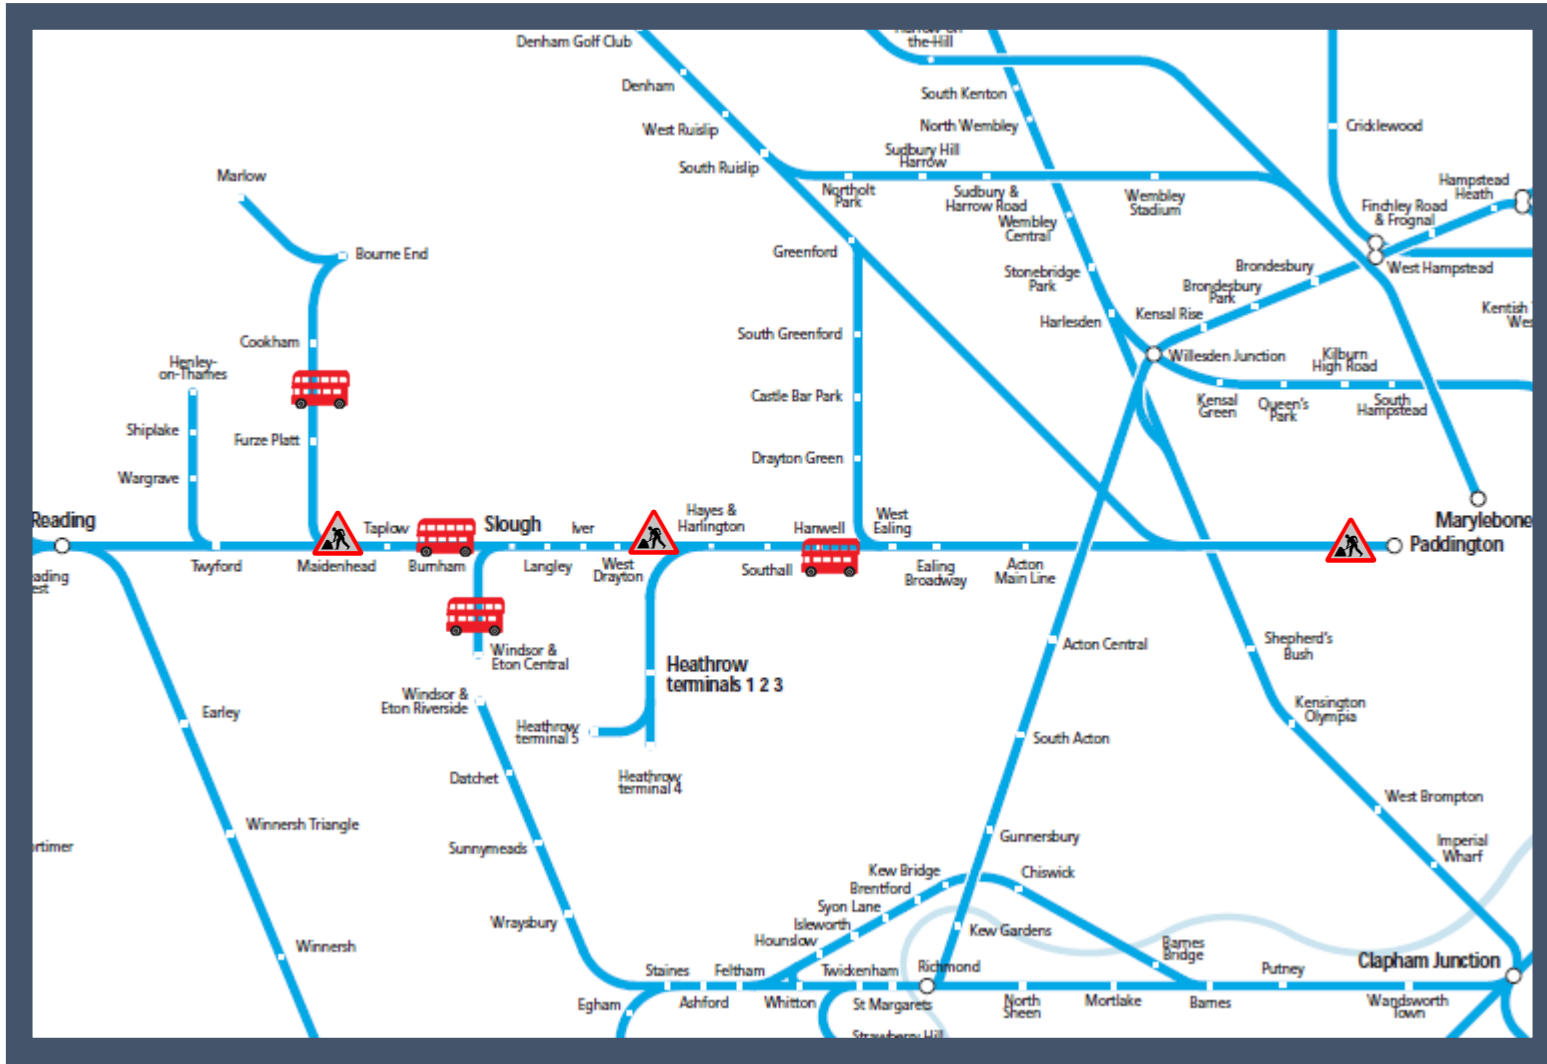

Major modernisation work between London Paddington and Maidenhead

TOCs affected: Great Western Railway, Heathrow Connect, Heathrow Express

Key:

- Engineering Works
- Bus Replacement Services