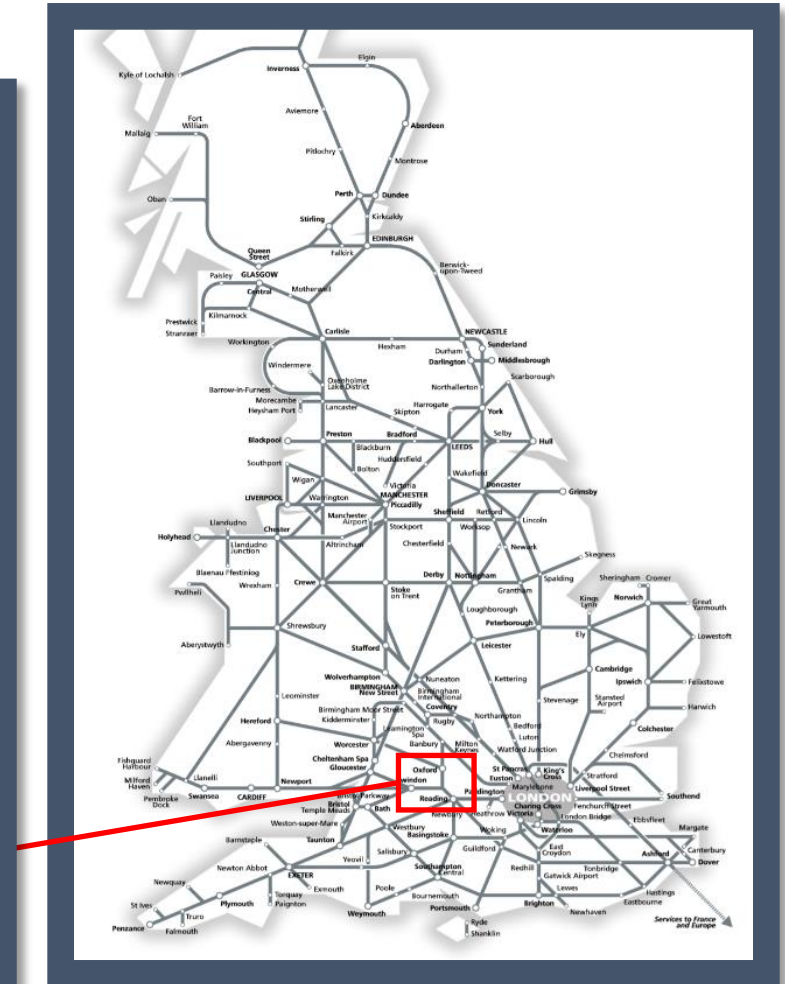

# Buses replace evening / morning trains to / from Pangbourne

TOC affected: Great Western Railway

Key:	
	Engineering Works
	Bus Replacement Services