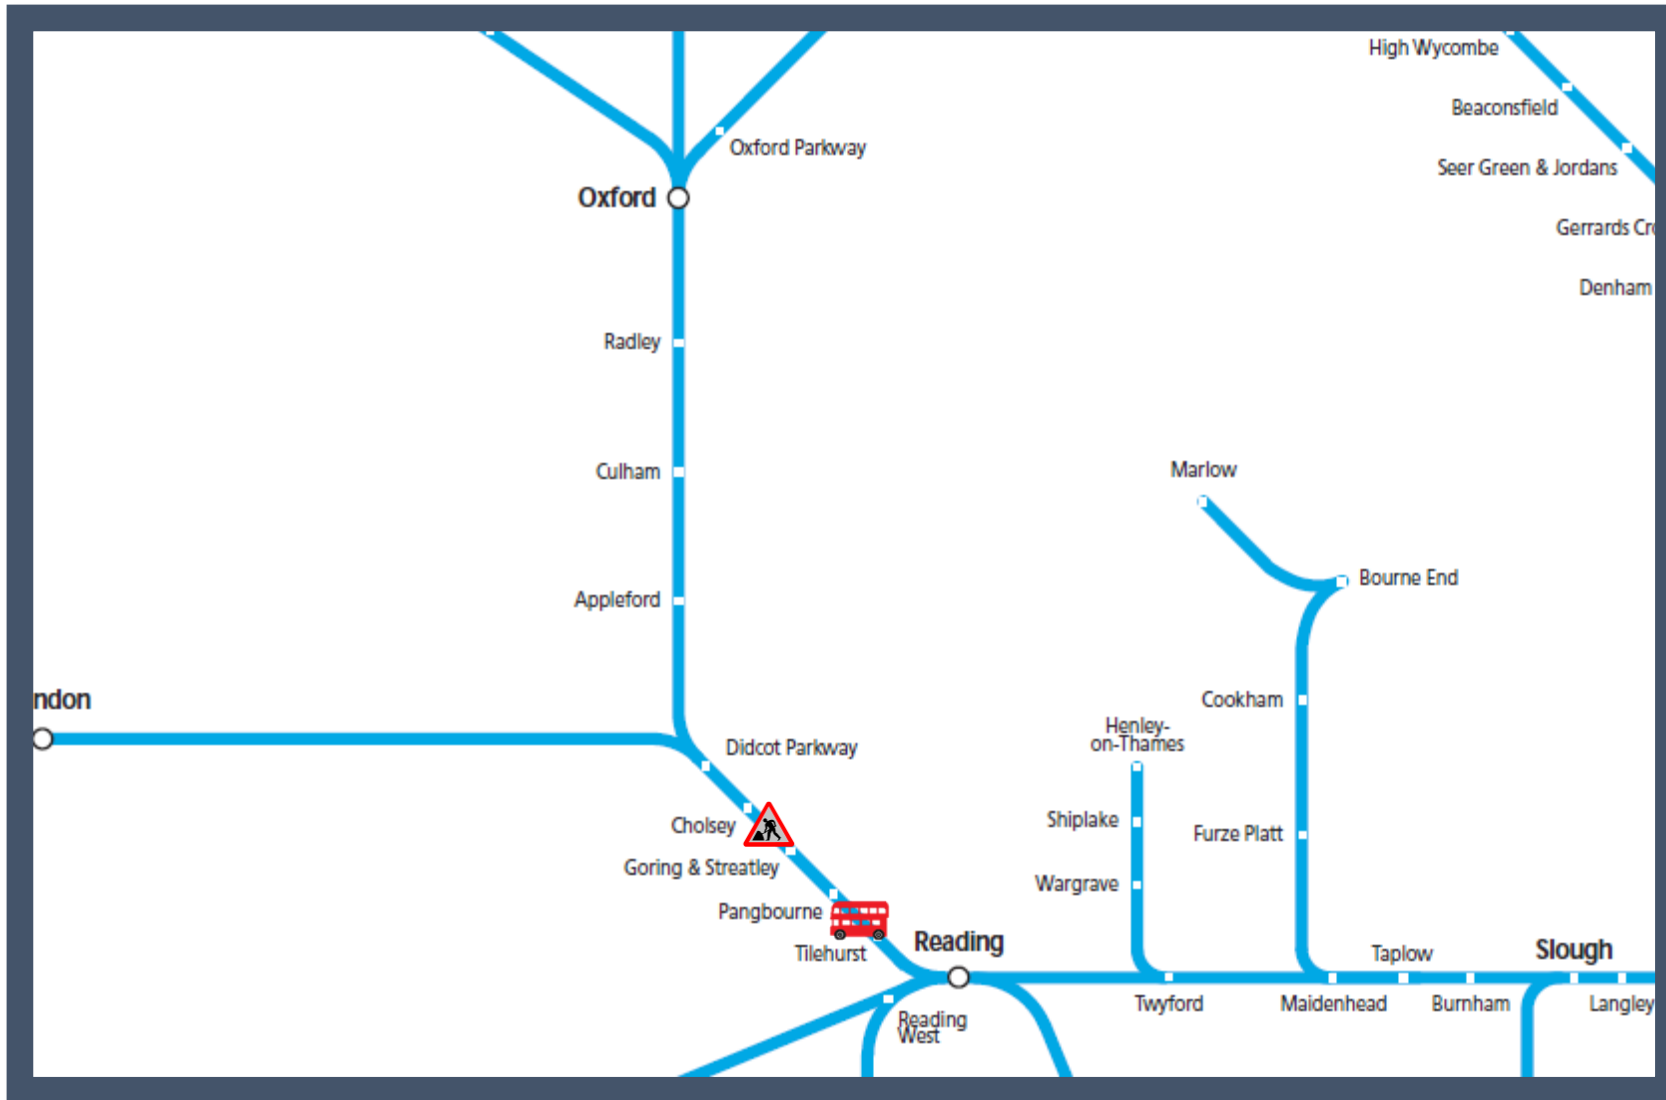

# Buses replace evening / morning trains to / from Pangbourne

TOC affected: Great Western Railway

Key:	
	Engineering Works
	Bus Replacement Services