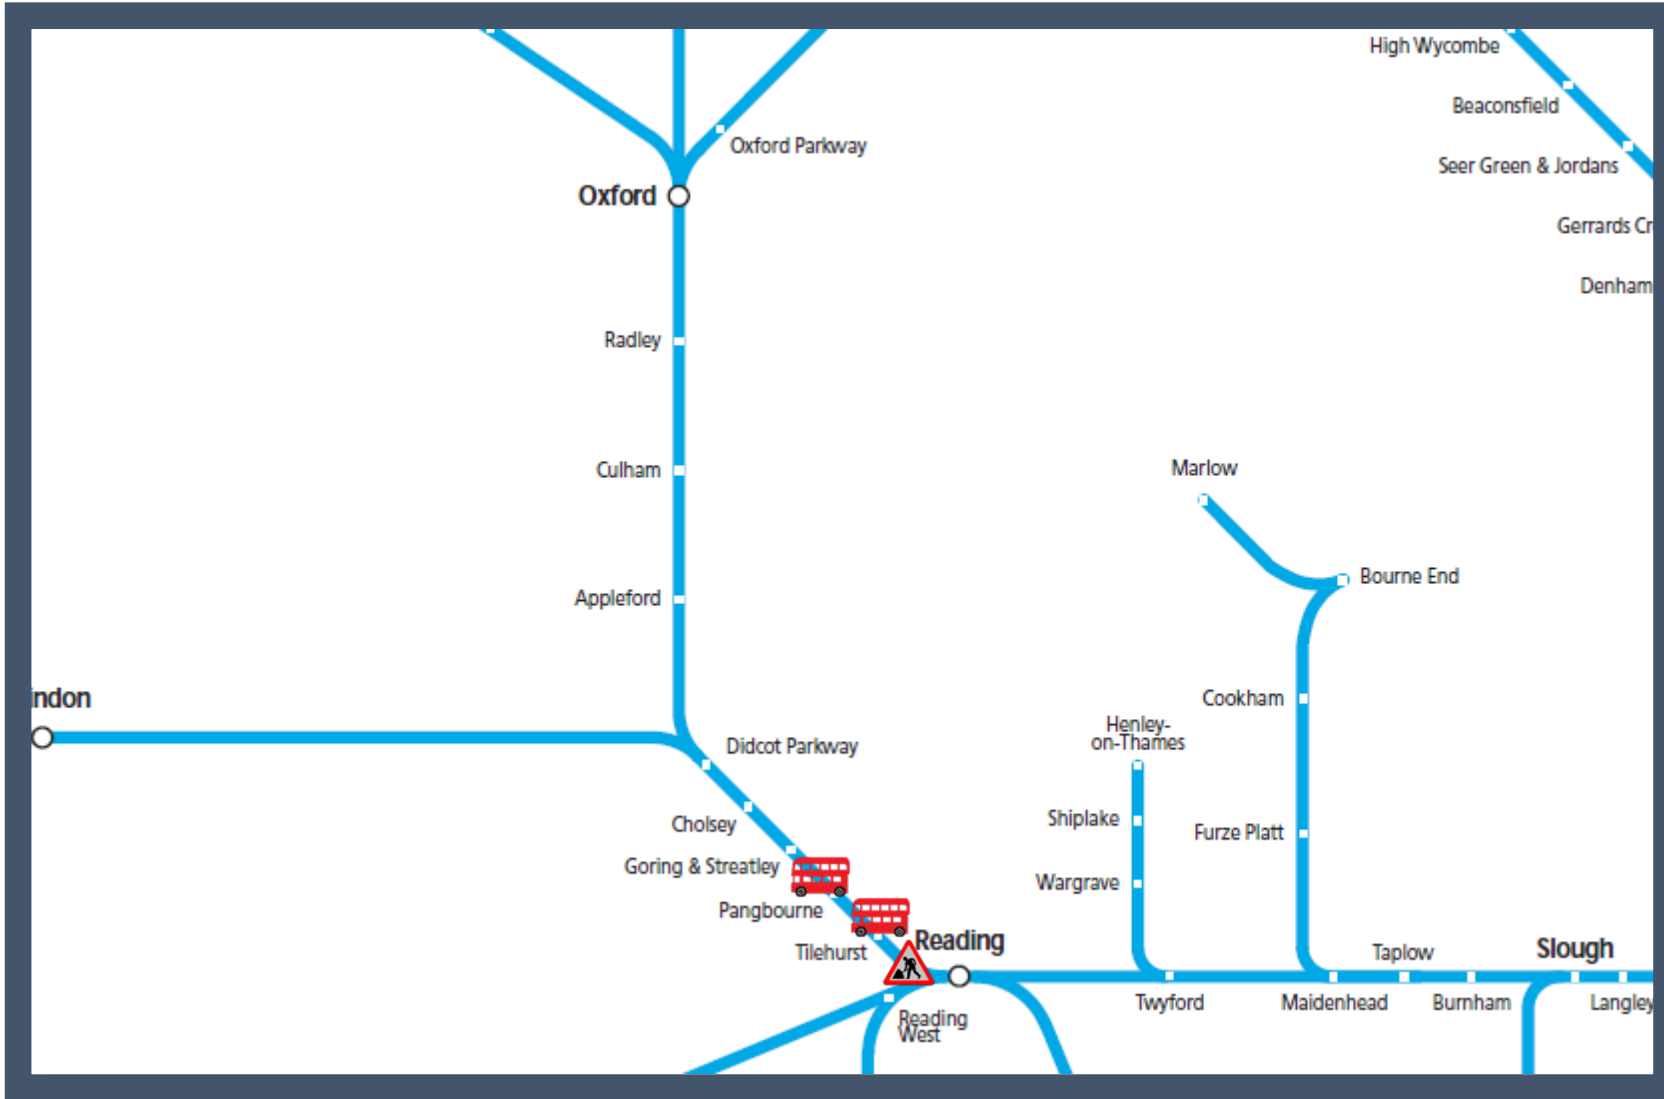

Buses replace evening trains to / from Pangbourne

TOC affected: Great Western Railway

Key:	
	Engineering Works
	Bus Replacement Services