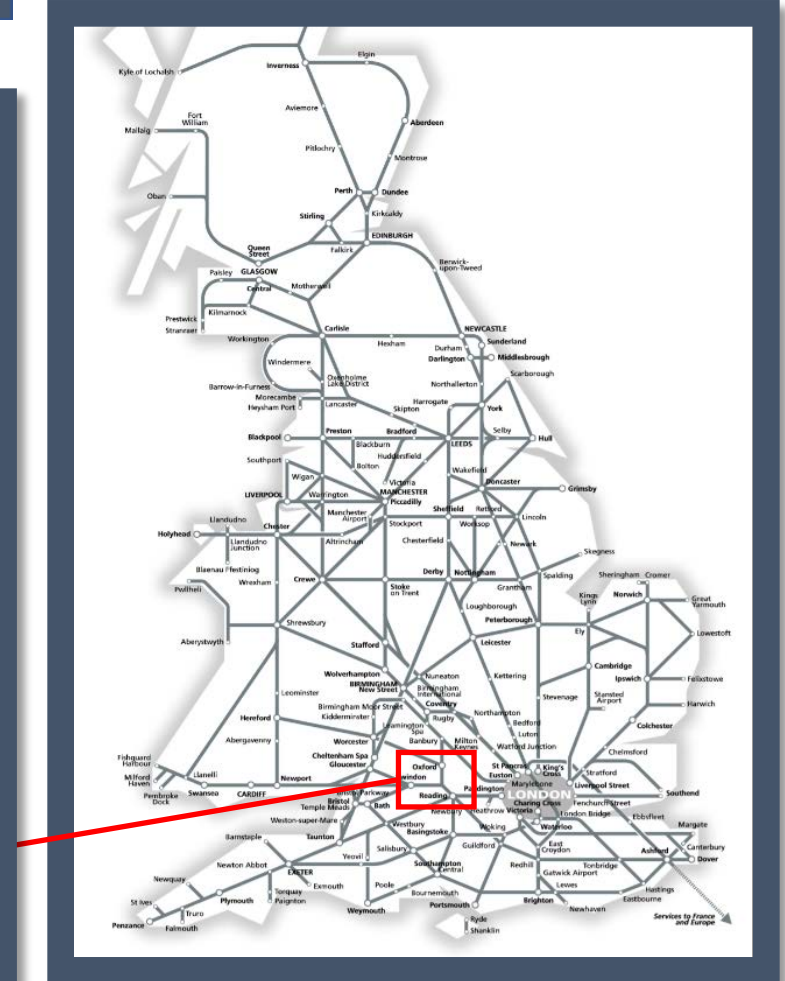

Buses replace evening trains to / from Pangbourne

TOC affected: Great Western Railway

Key:	
	Engineering Works
	Bus Replacement Services