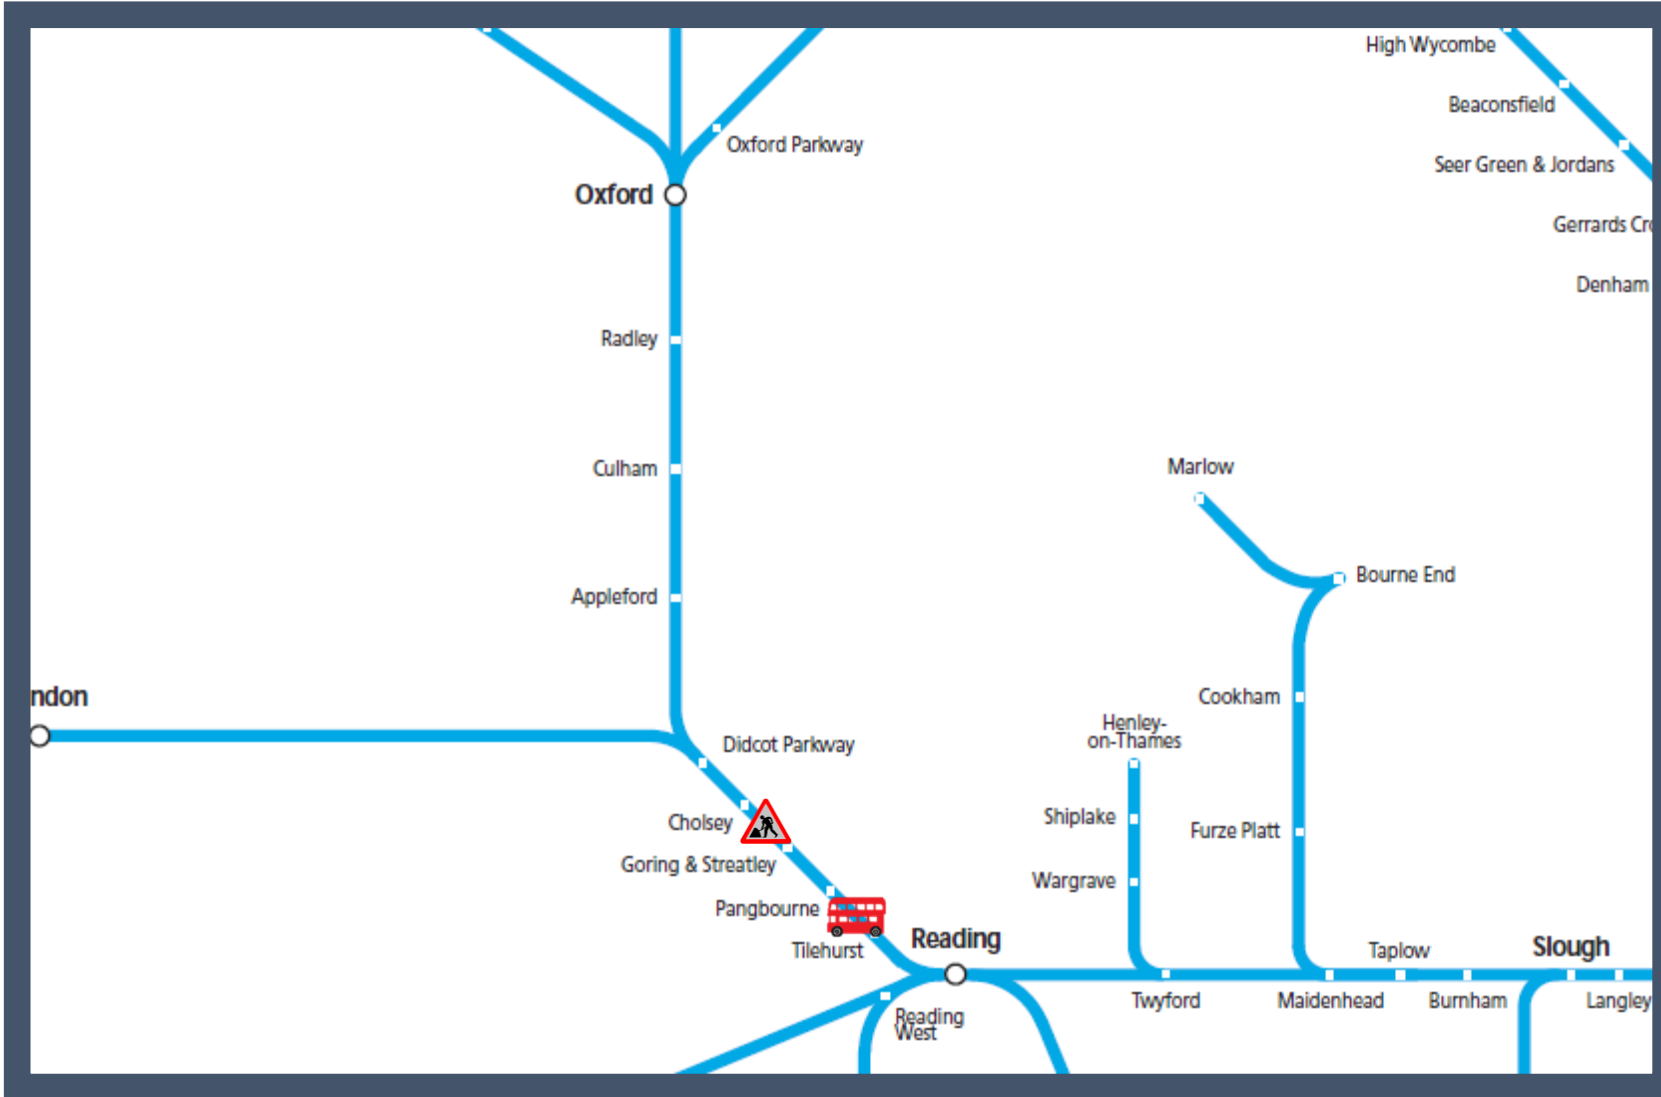

No trains at Pangbourne from 21:30 on Saturday 19 and all day Sunday 20 May
 TOC affected: Great Western Railway

| Key: | |
|---|--------------------------|
|  | Engineering Works |
|  | Bus Replacement Services |