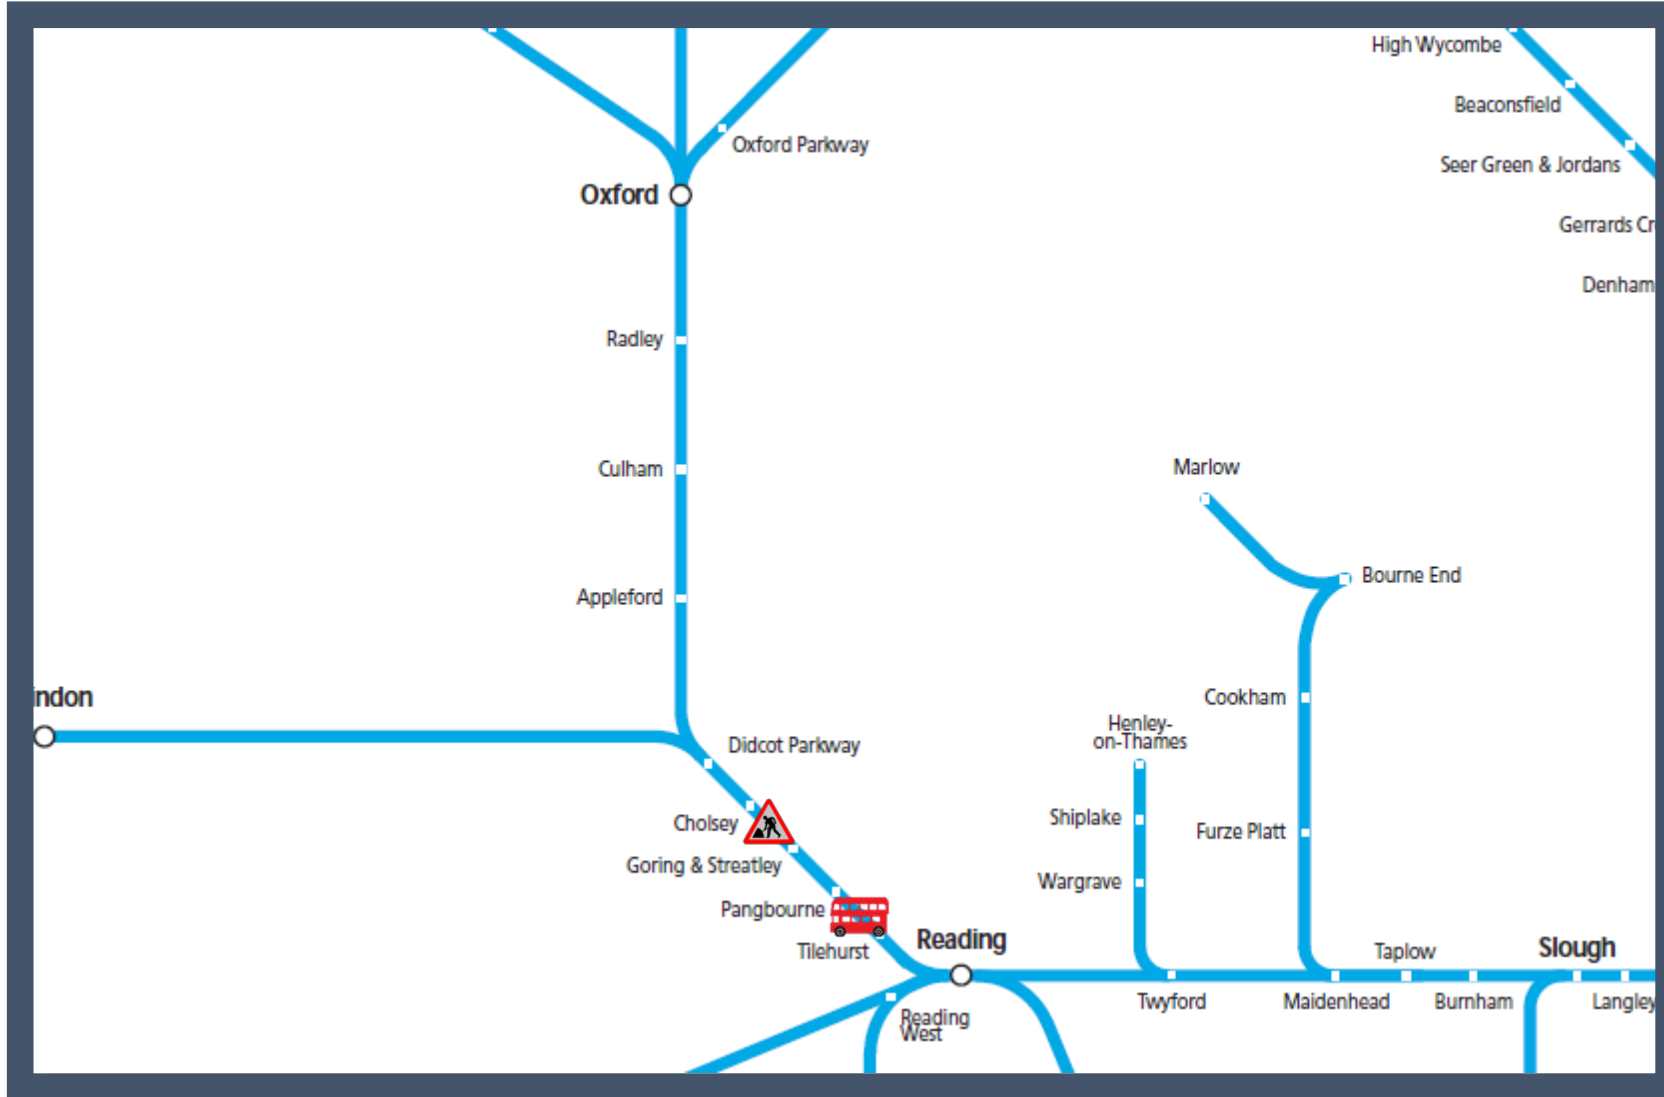

Buses replace late night trains at Pangbourne

TOC affected: Great Western Railway

Key:	
	Engineering Works
	Bus Replacement Services