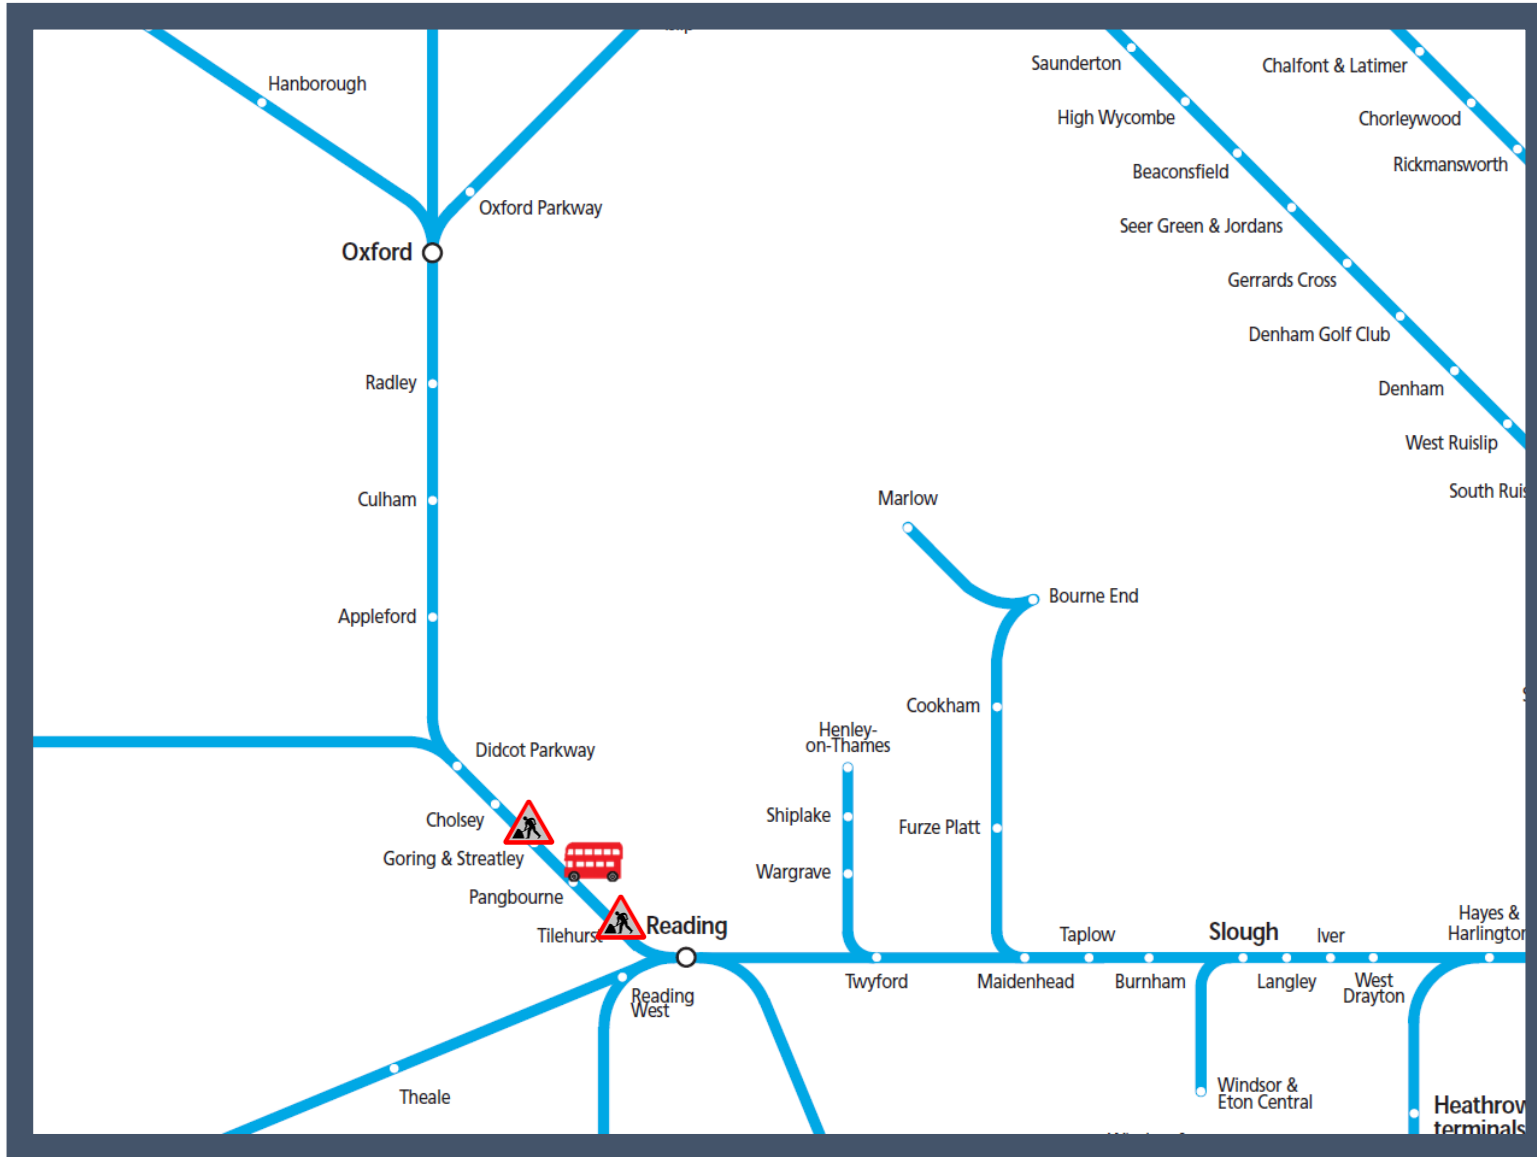

Amended early morning and late evening service at Pangbourne

TOC affected: Great Western Railway

Key:

	Engineering Works
	Bus Replacement Services