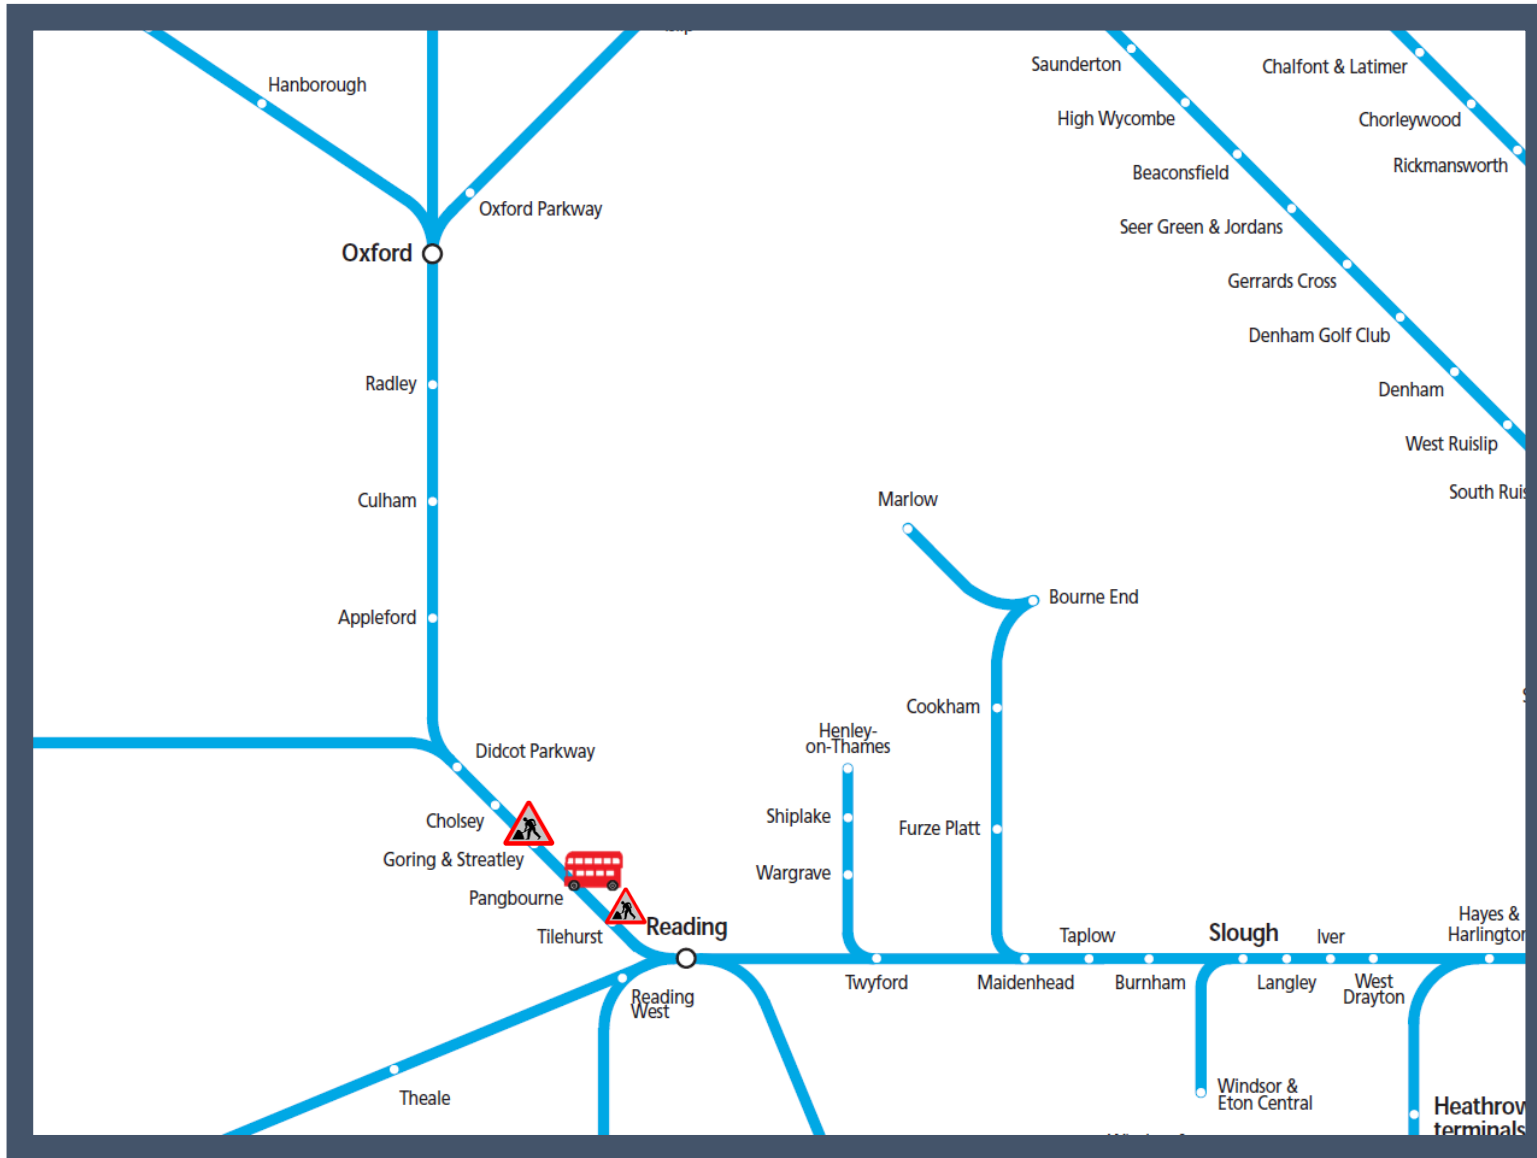

Amended early morning and late evening service at Pangbourne

TOC affected: Great Western Railway

Key:	
	Engineering Works
	Bus Replacement Services