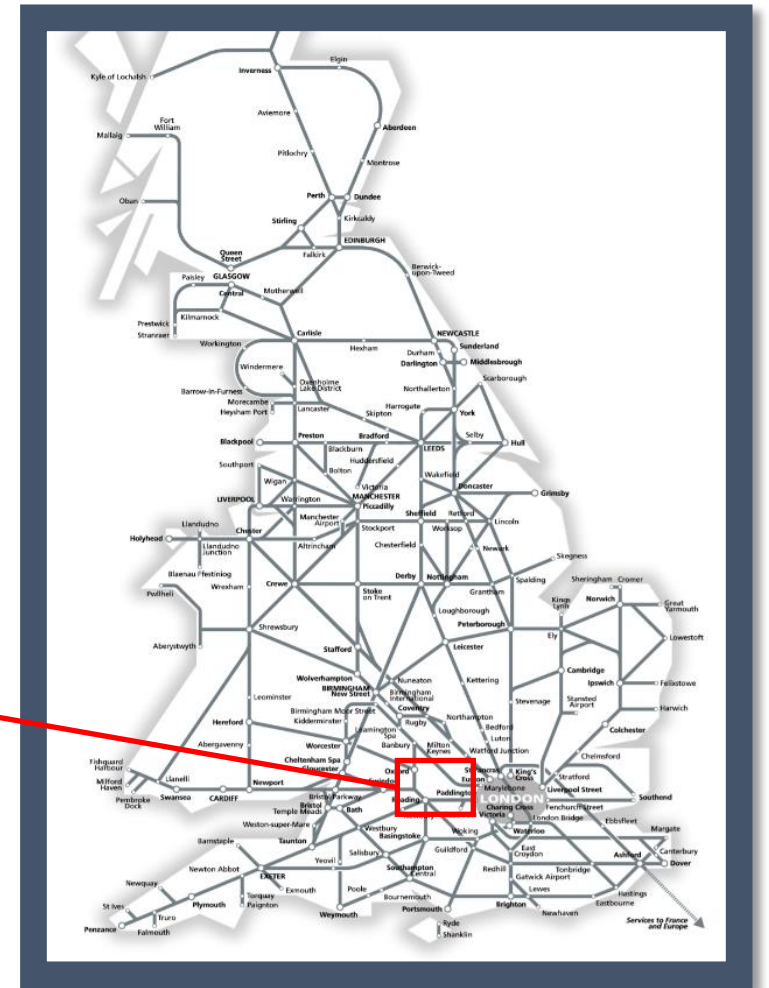

Amended early morning and late evening service at Pangbourne

TOC affected: Great Western Railway

Key:	
	Engineering Works
	Bus Replacement Services