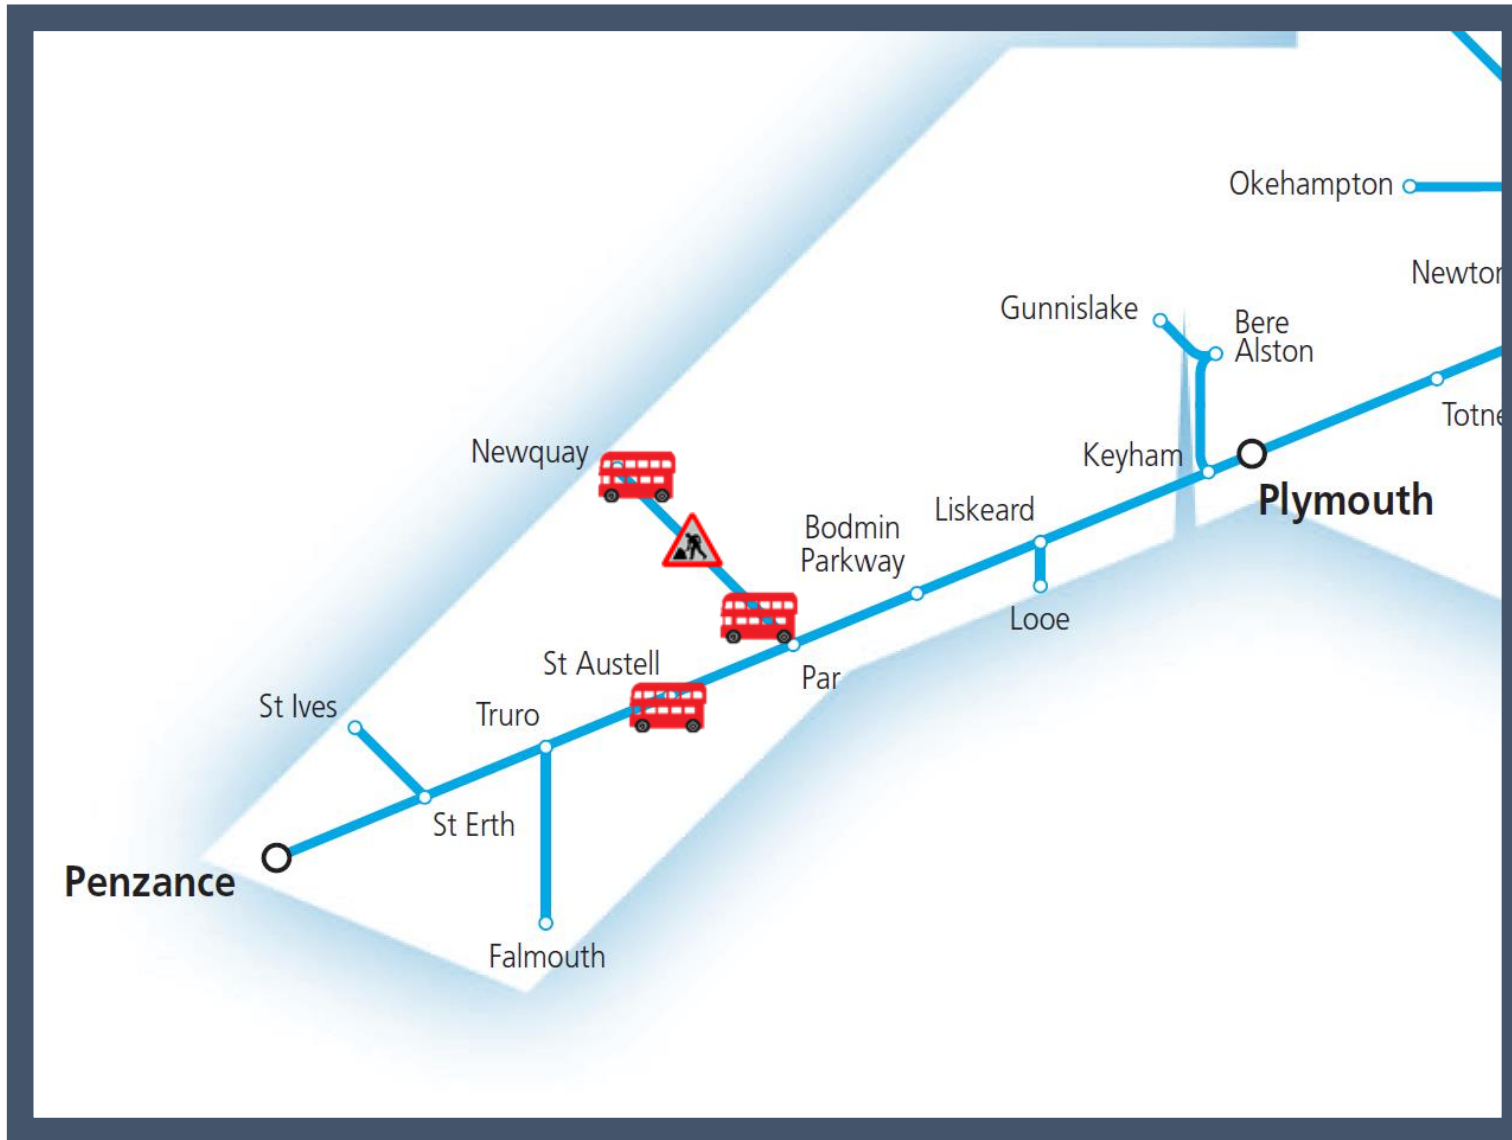

Buses replace trains between Par and Newquay

TOC affected: Great Western Railway

Key:

Engineering Works

Bus Replacement Services