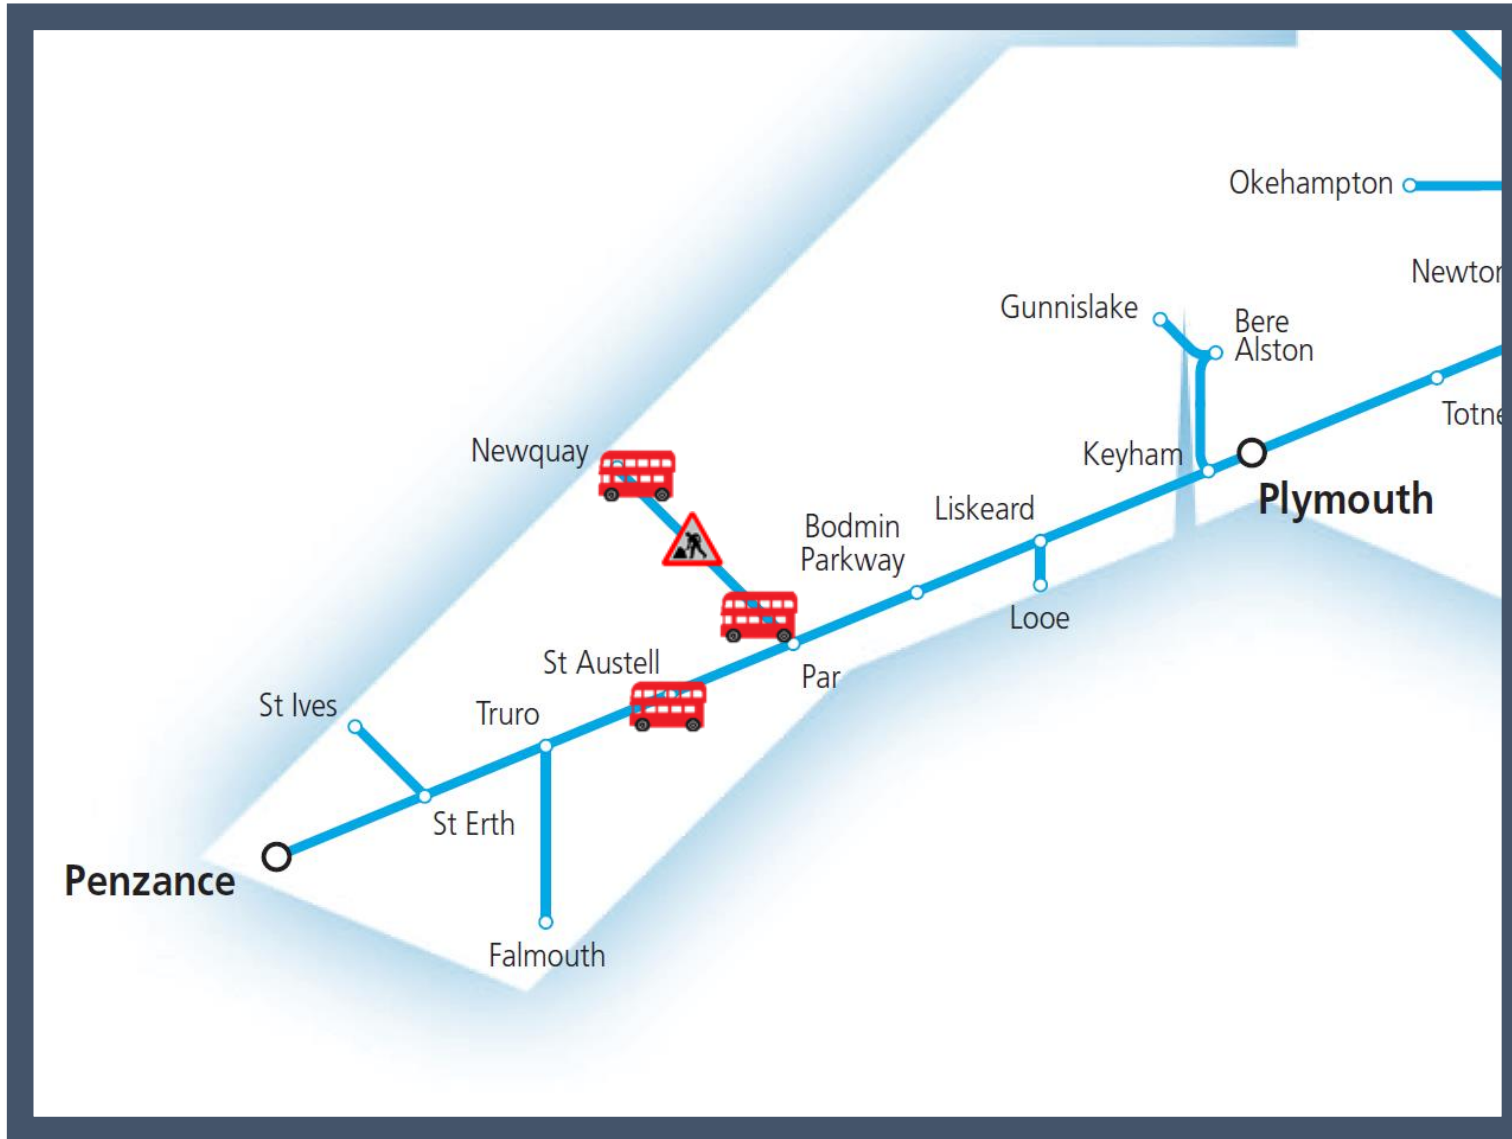

# Buses replace trains between Par and Newquay

TOC affected: Great Western Railway

Key:

-  Engineering Works
-  Bus Replacement Services