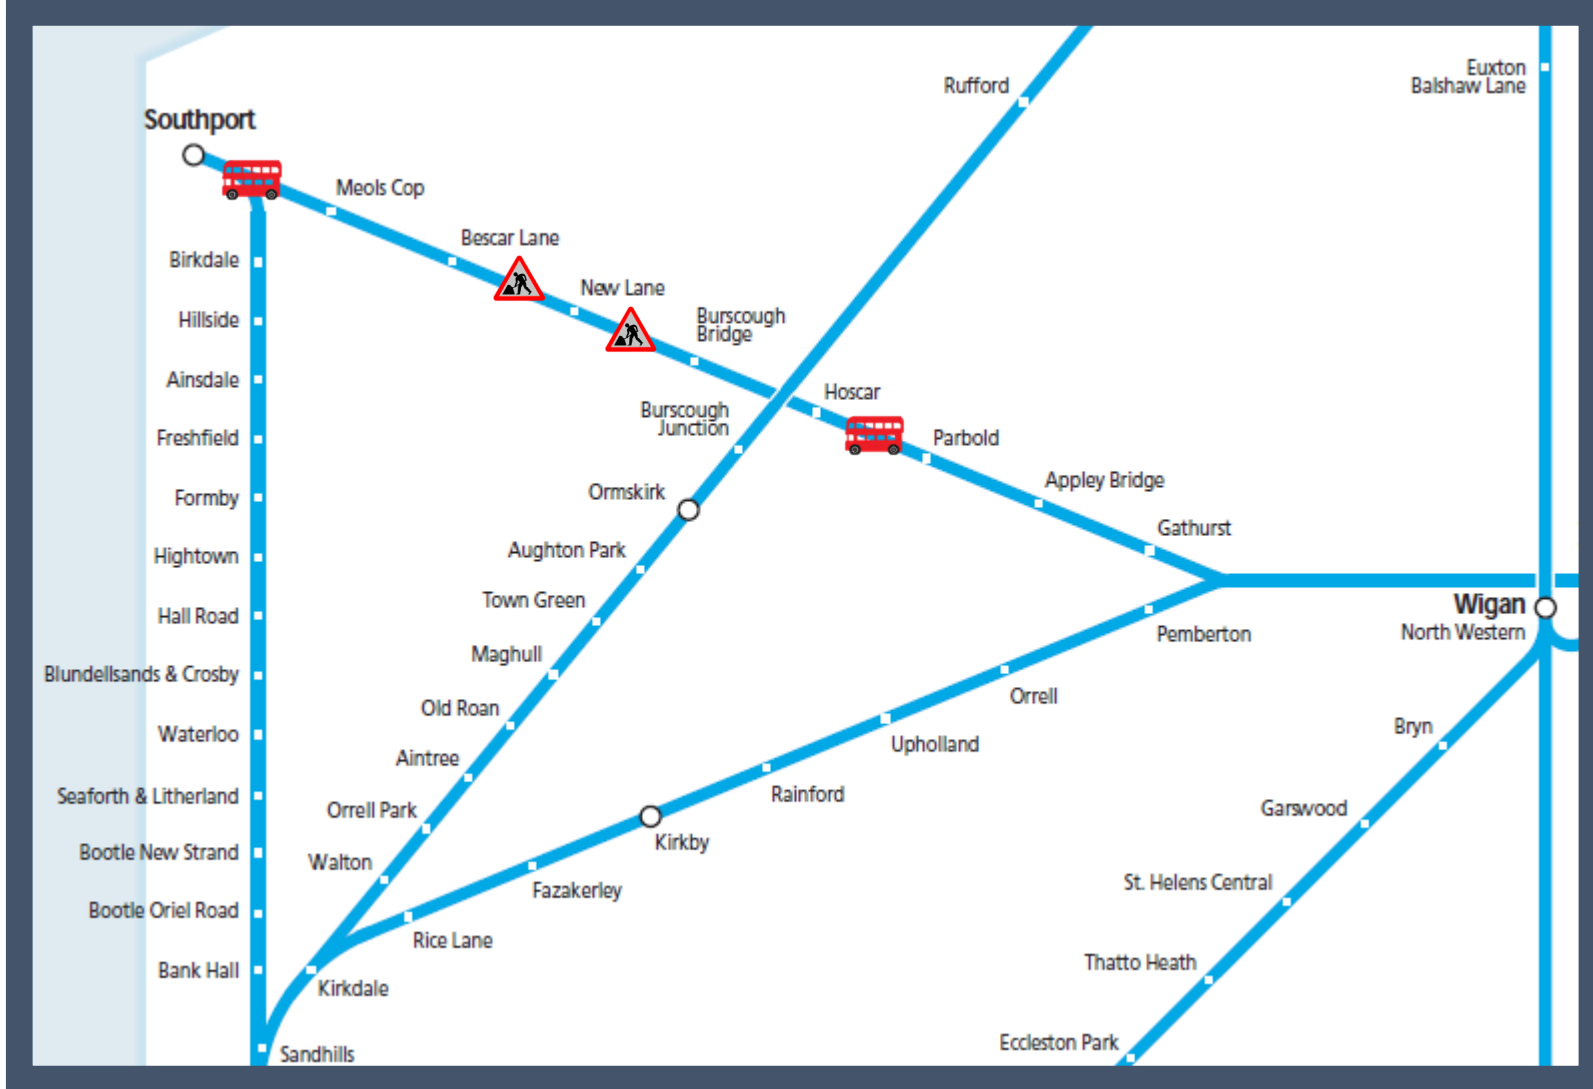

Buses replace trains between Parbold and Southport  
 TOC affected: Northern

**Key:**

	Engineering Works
	Bus Replacement Services