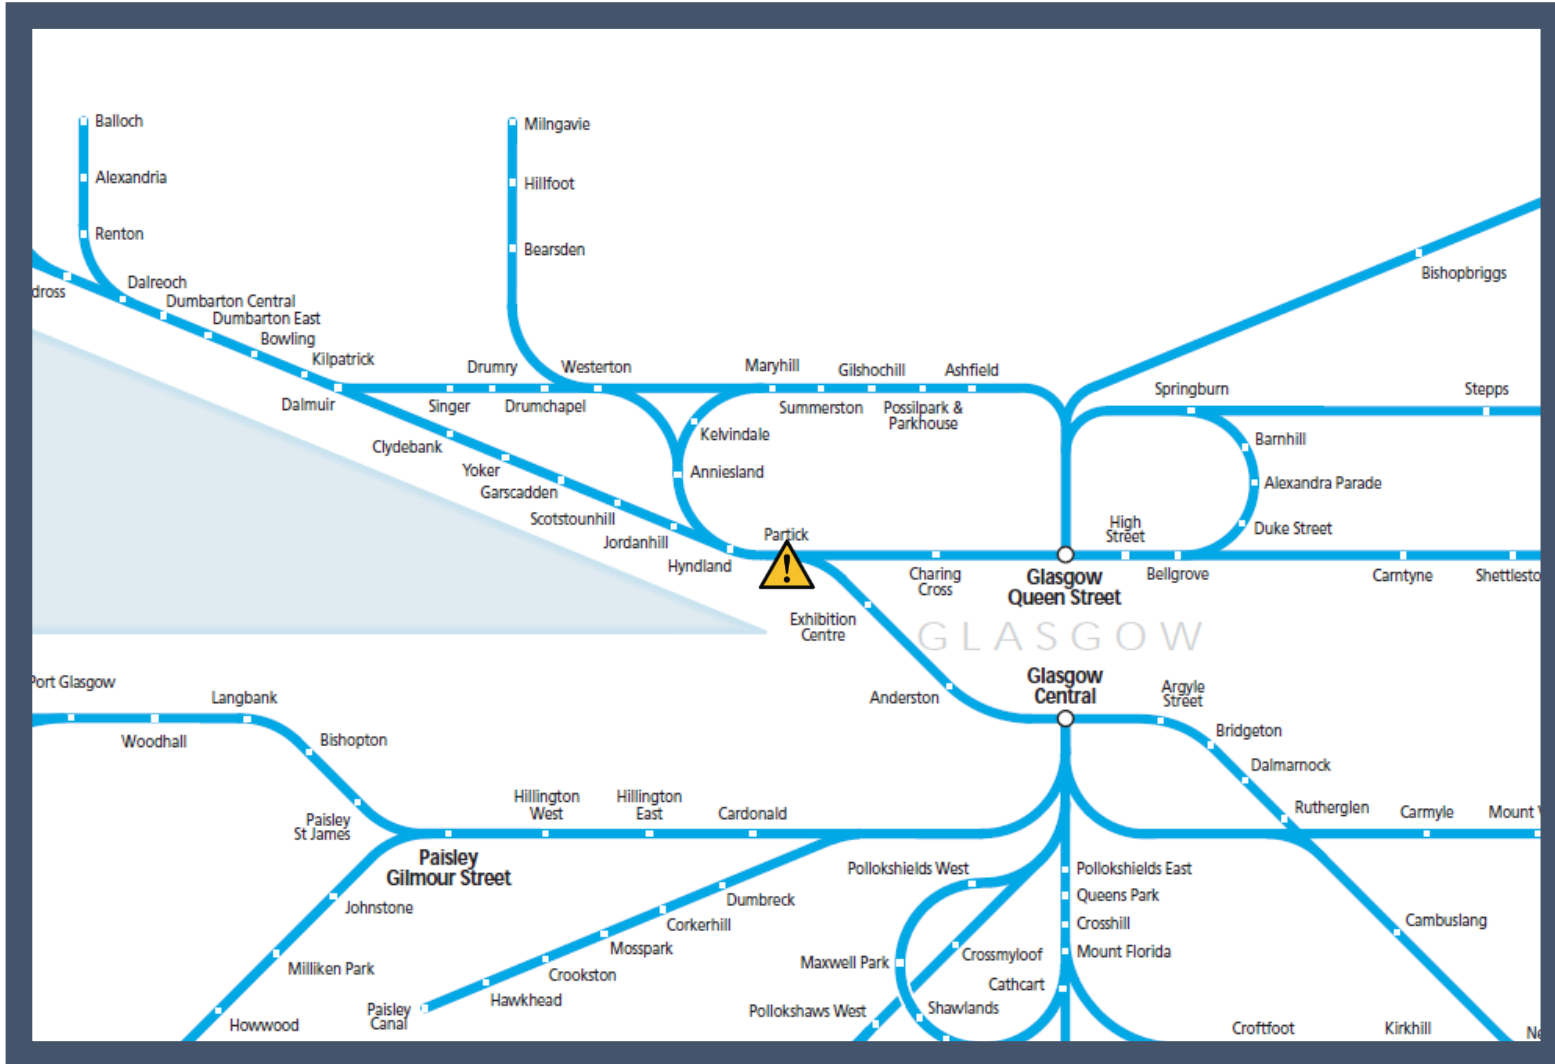

Damage to the overhead electric wires at Partick

TOC affected: ScotRail

Key:

Disruption