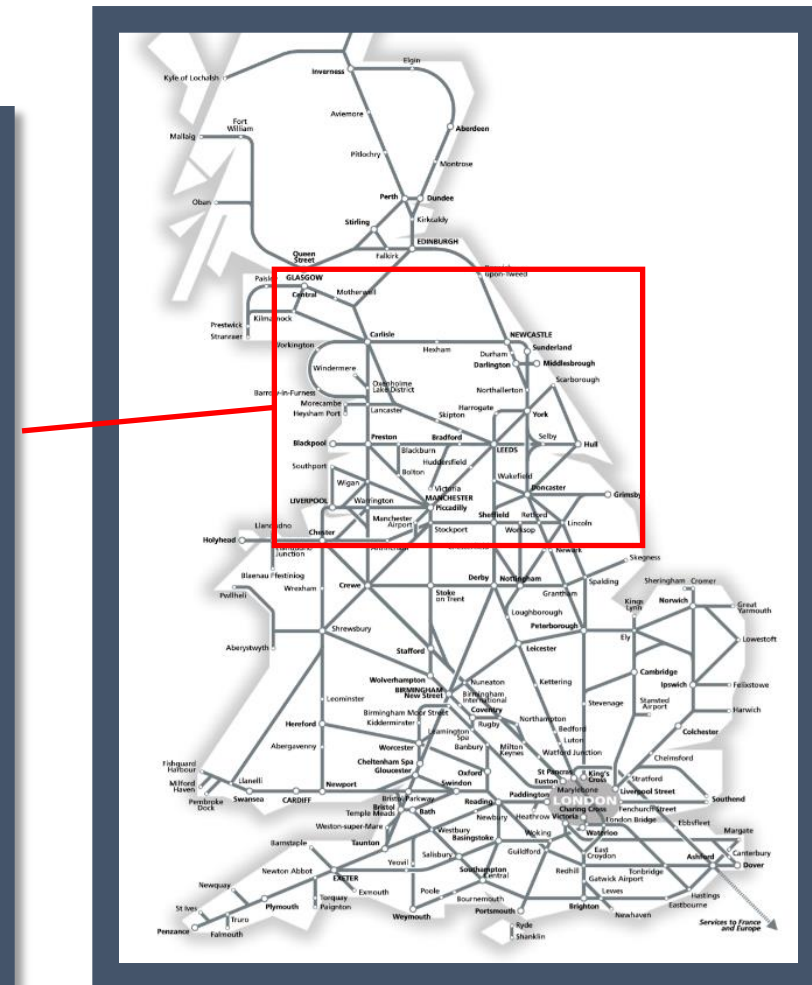

A person has been hit by a train between Lancaster and Carlisle
TOCs affected: TransPennine Express; Virgin Trains;

Key:

Disruption