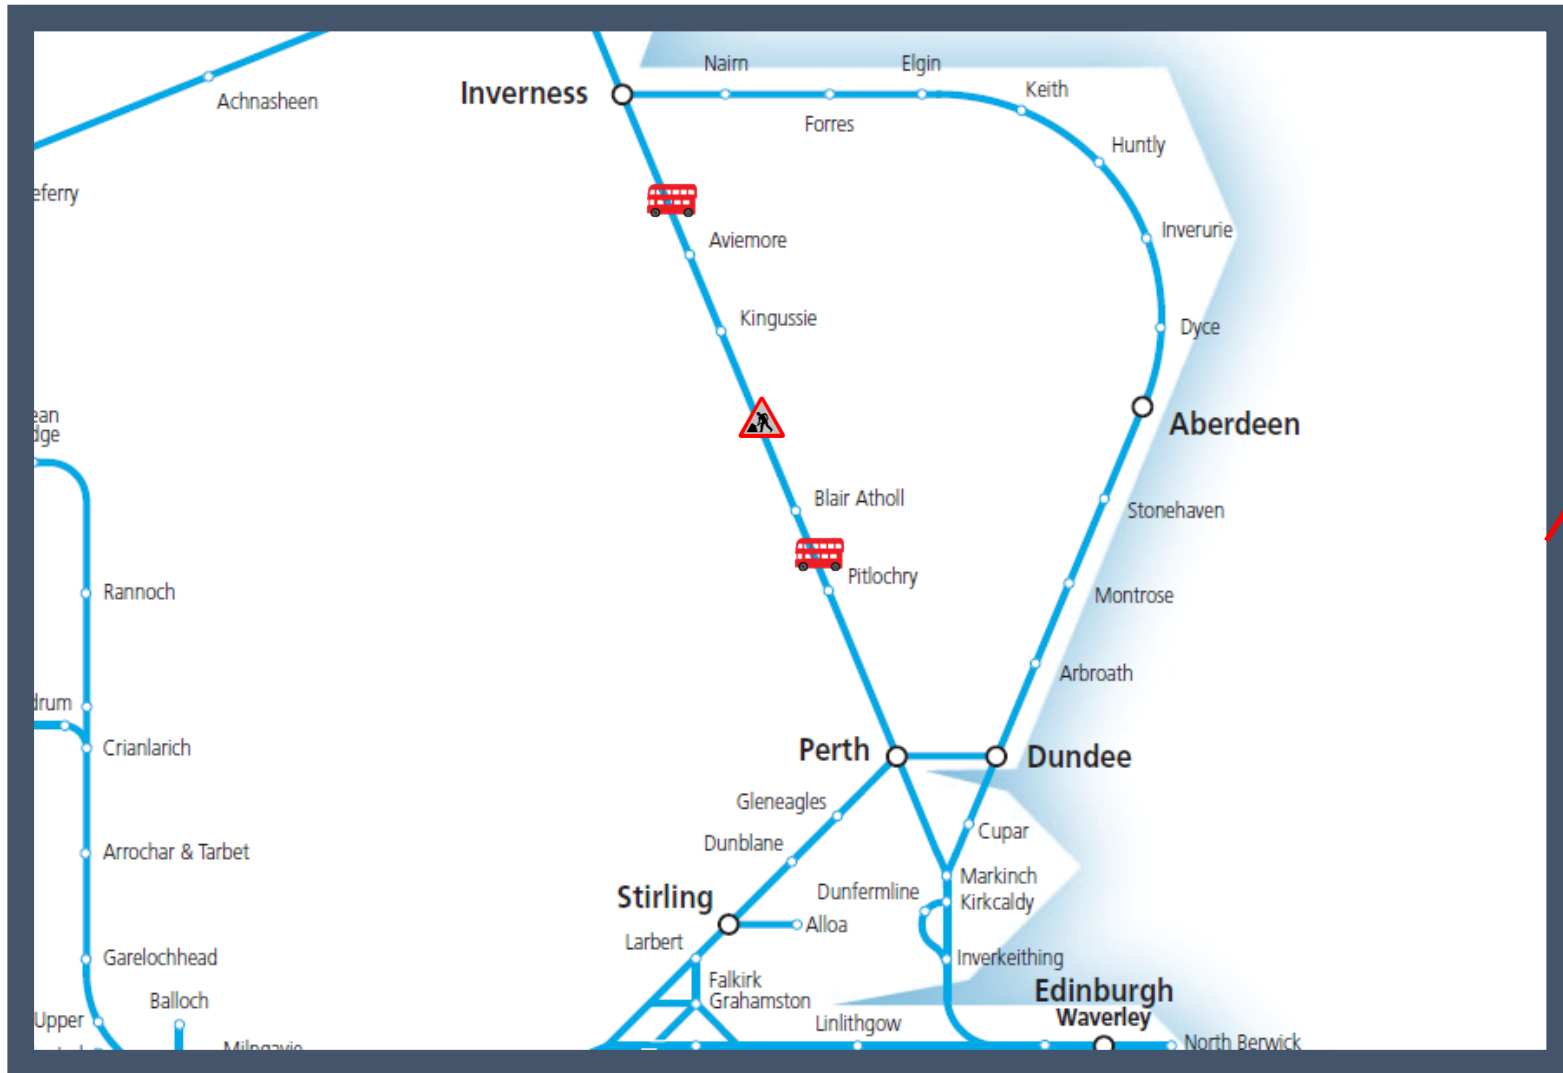

Buses replace trains Perth and Inverness

TOCs affected: Caledonian Sleeper, LNER and ScotRail

Key:

	Engineering Works
	Bus Replacement Services