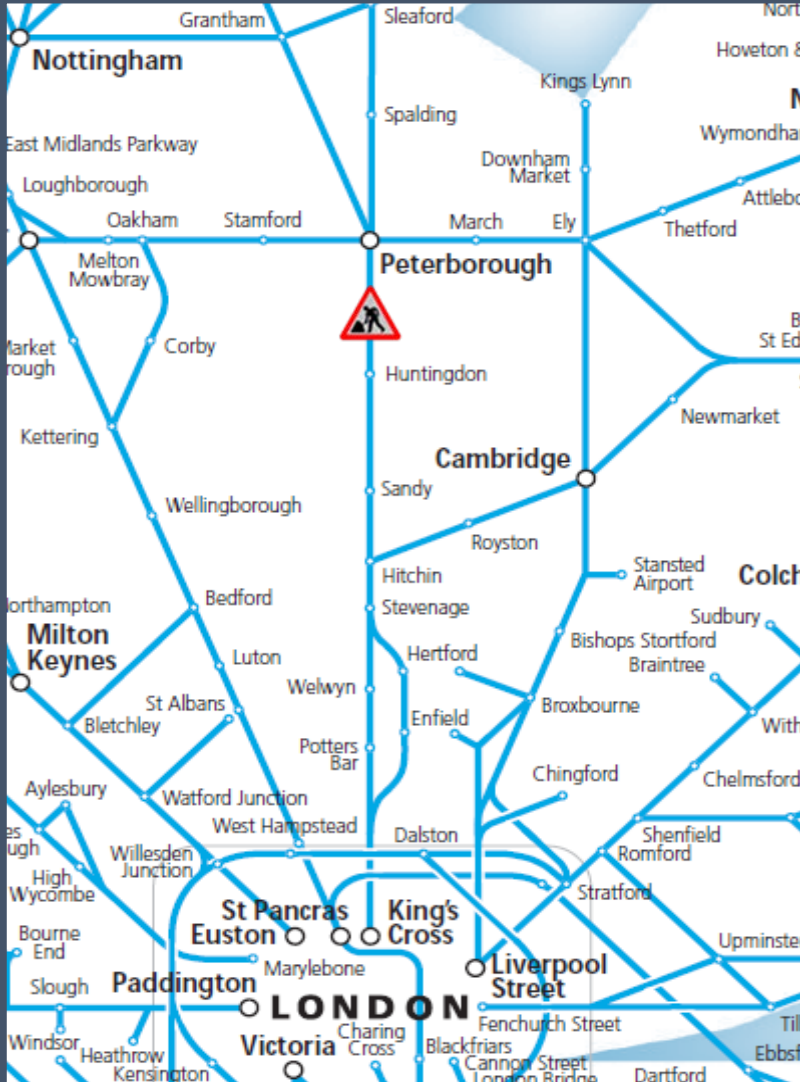

Amended service between Peterborough and London Kings Cross TOC affected: Great Northern

Key:

Engineering Works