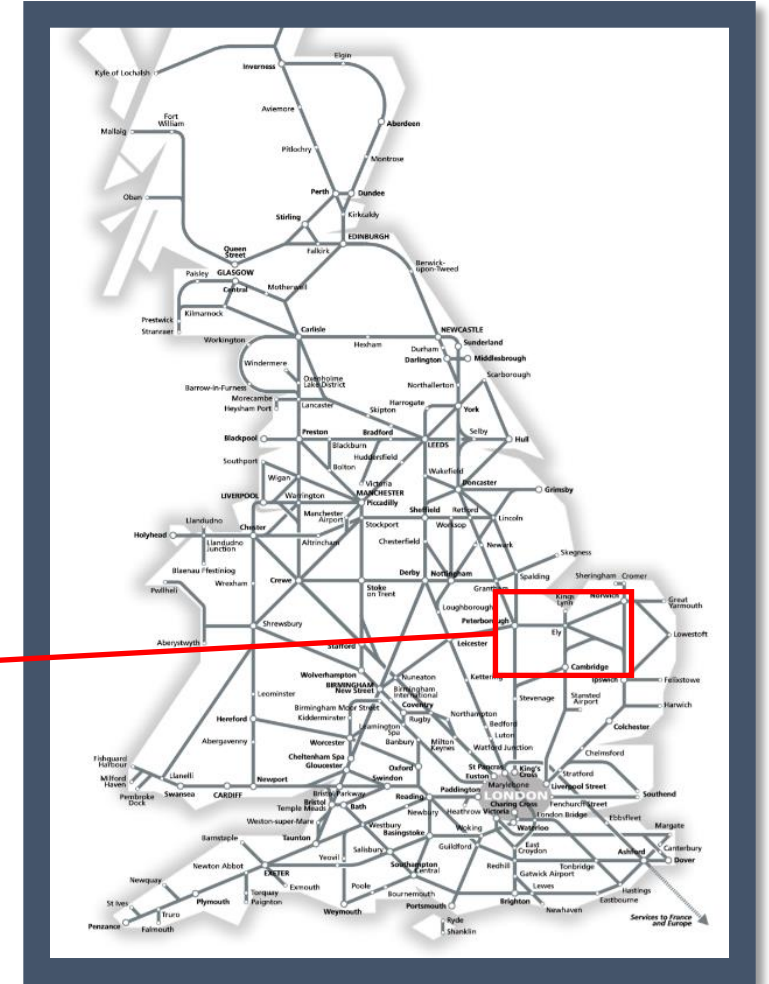

Buses replace trains between Peterborough / Norwich and Ely  
TOCs affected: CrossCountry, East Midlands Trains, Greater Anglia

Key:

Engineering Works