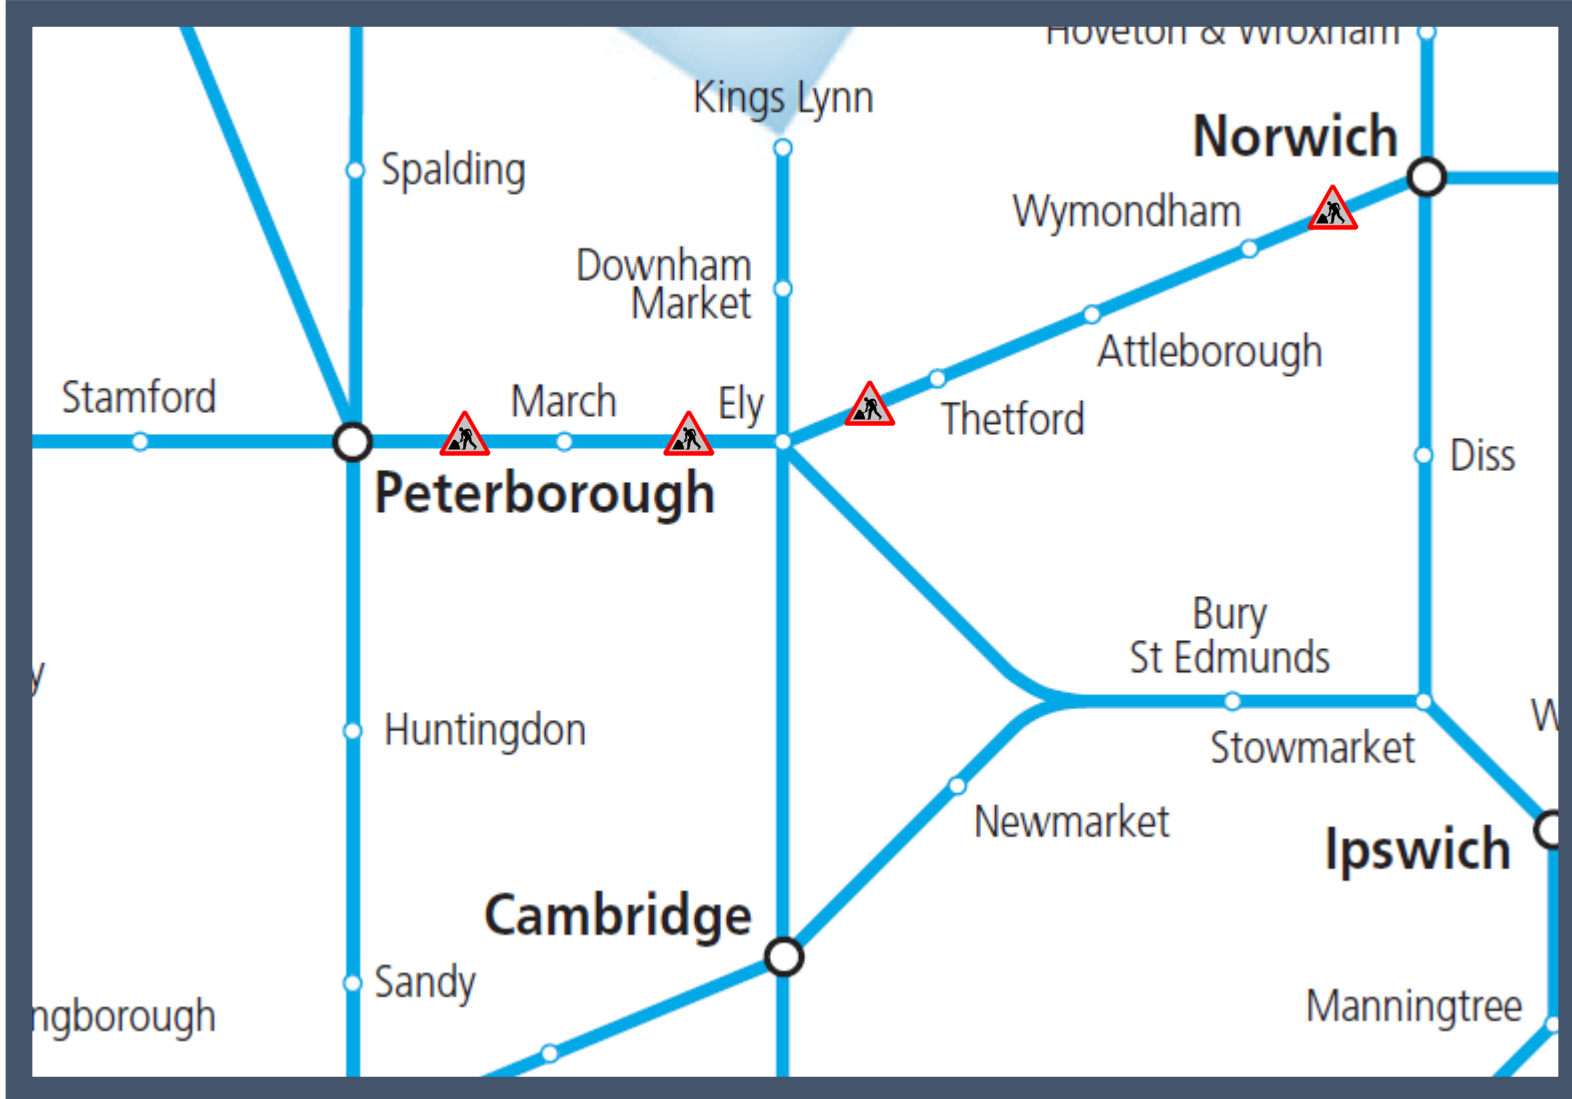

Buses replace trains between Peterborough / Norwich and Ely  
TOCs affected: CrossCountry, East Midlands Trains, Greater Anglia

Key:

Engineering Works