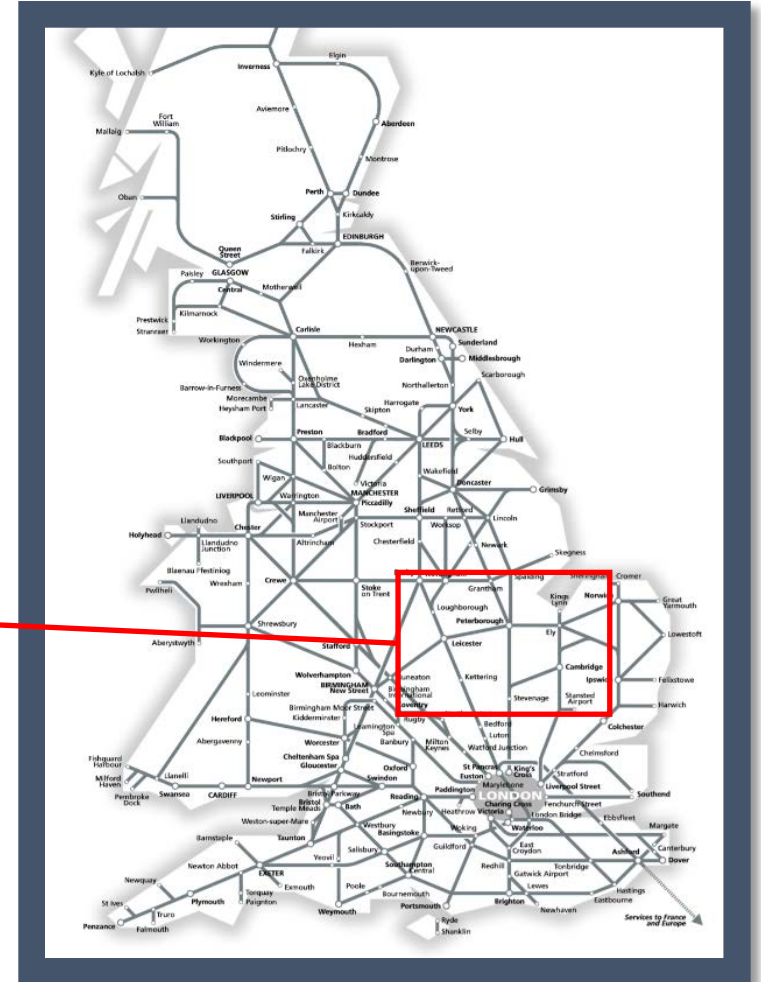

A broken down train between Stevenage and Peterborough

TOCs affected: Grand Central, Hull Trains, Thameslink and Virgin Trains East Coast

Key:

Disruption