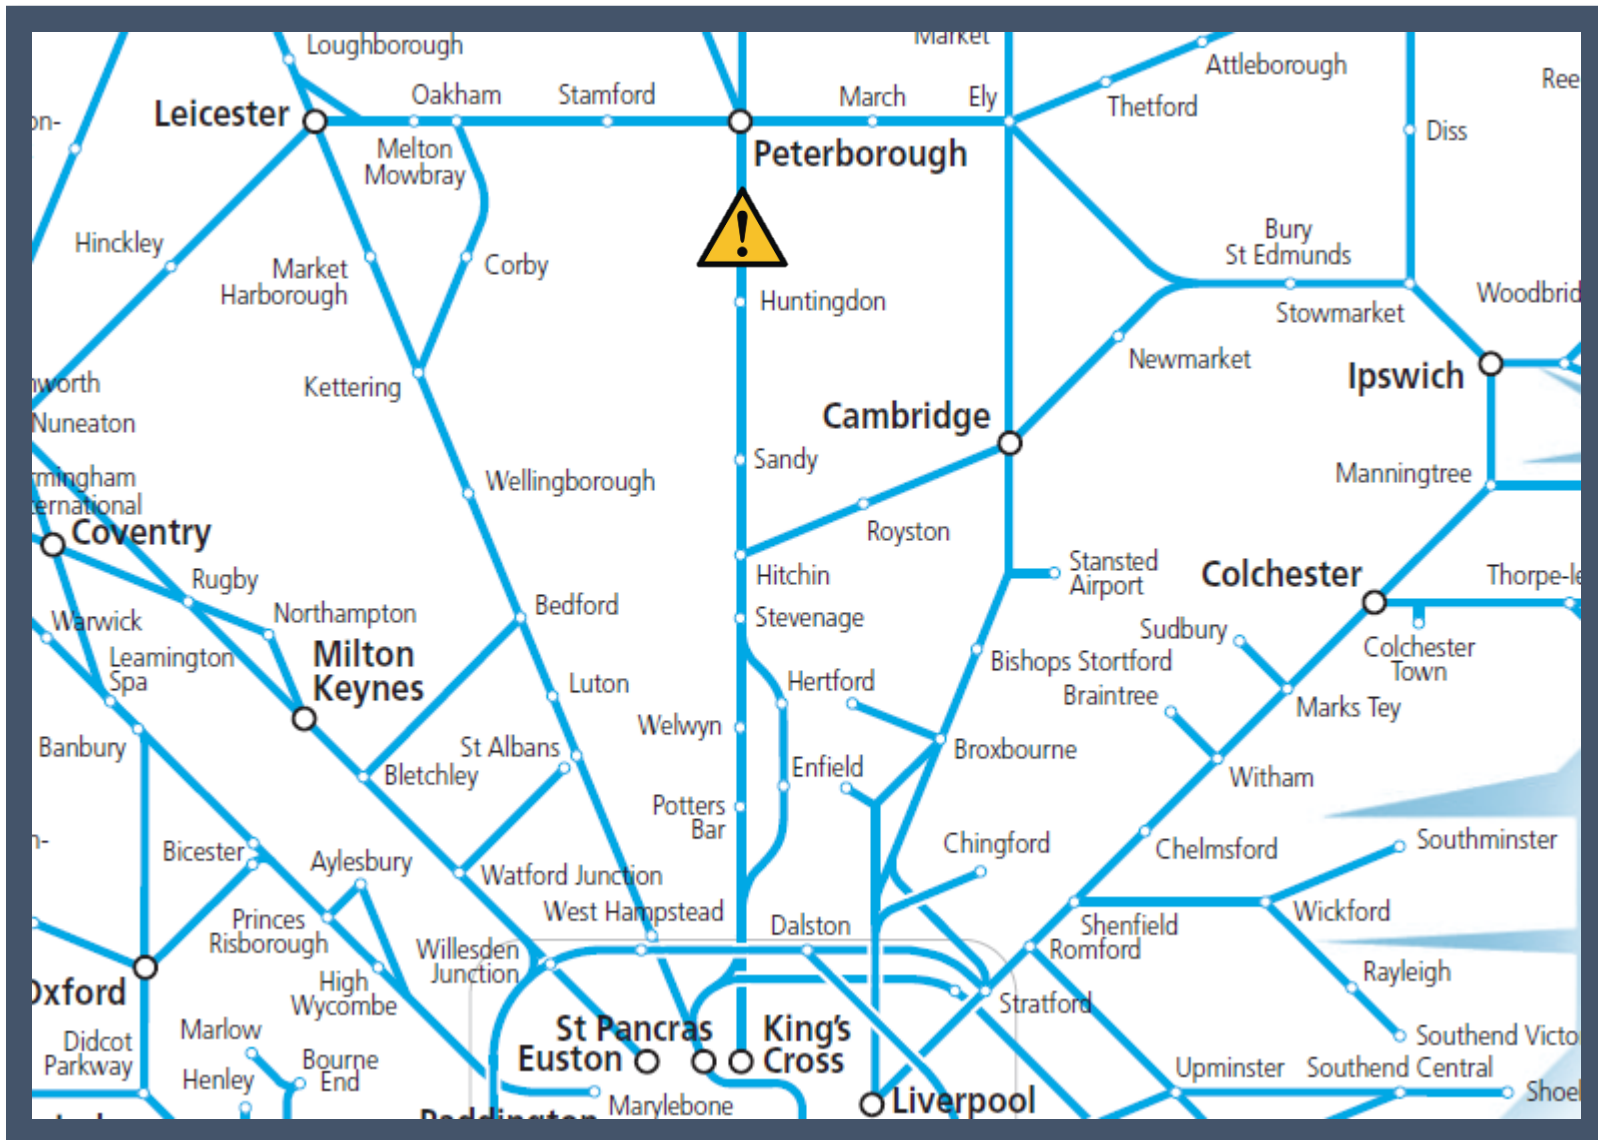

A fault with the signalling system between Peterborough and Stevenage

TOCs affected: Grand Central, Great Northern, Hull Trains, London North Eastern Railway, Thameslink

Key:

Disruption