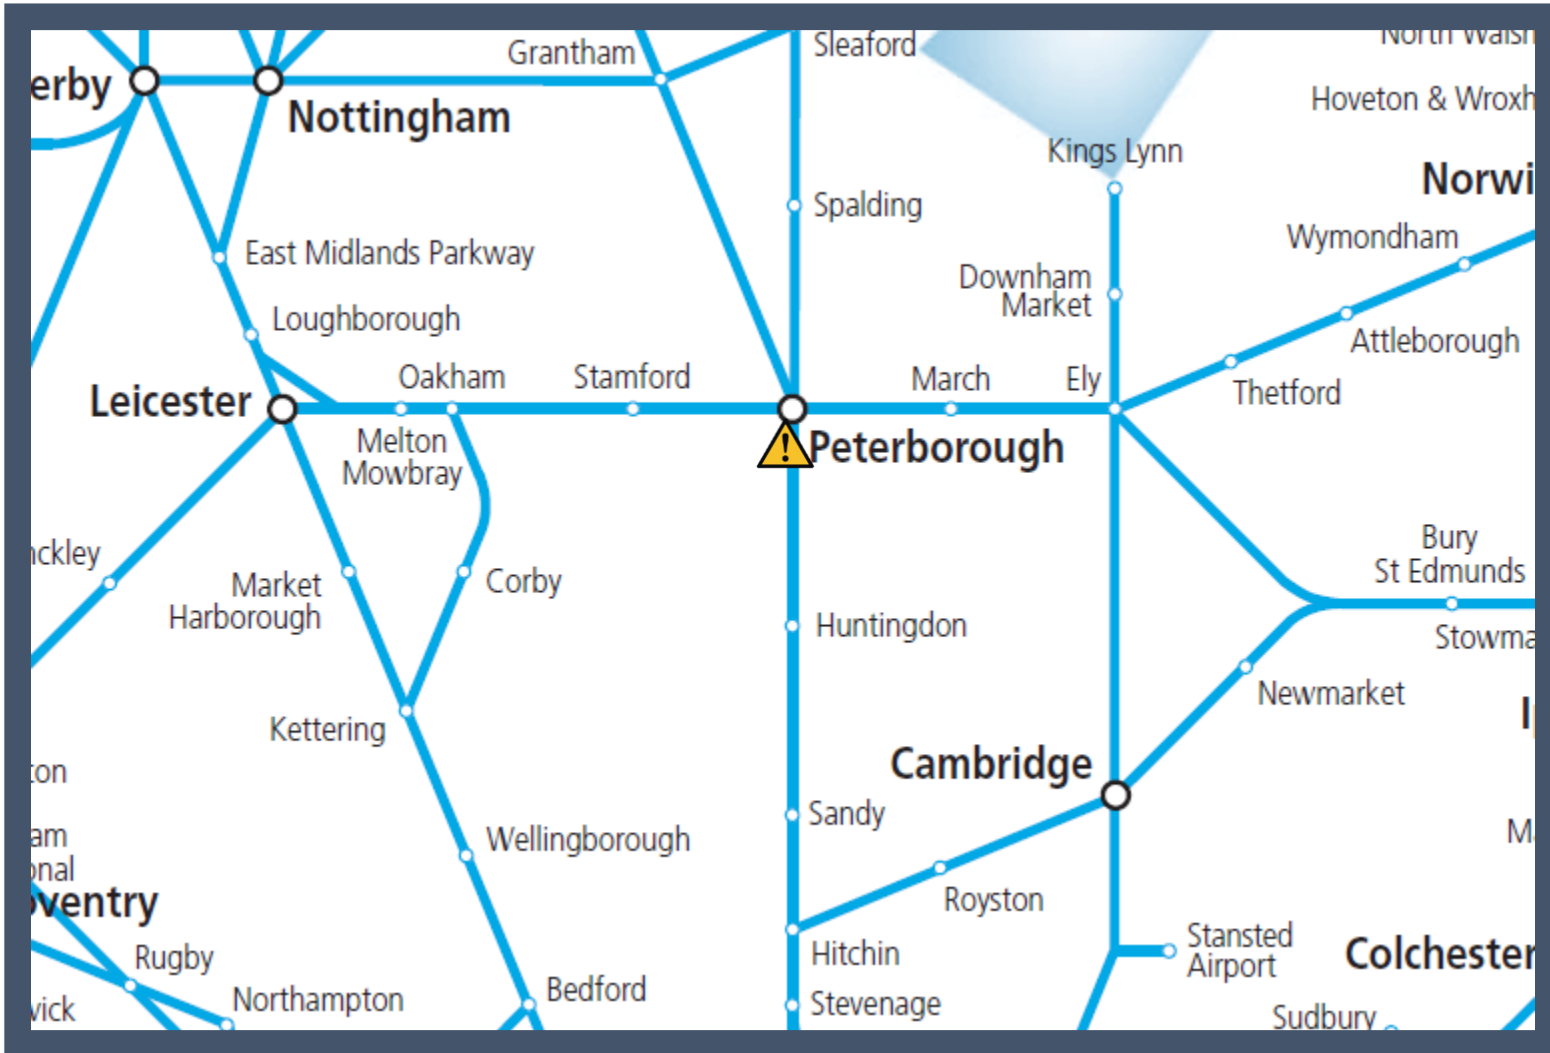

A fault on a train near Peterborough

TOCs affected: Grand Central, Great Northern, Hull Trains, Thameslink and Virgin Trains East Coast

Key:

	Disruption
---	------------