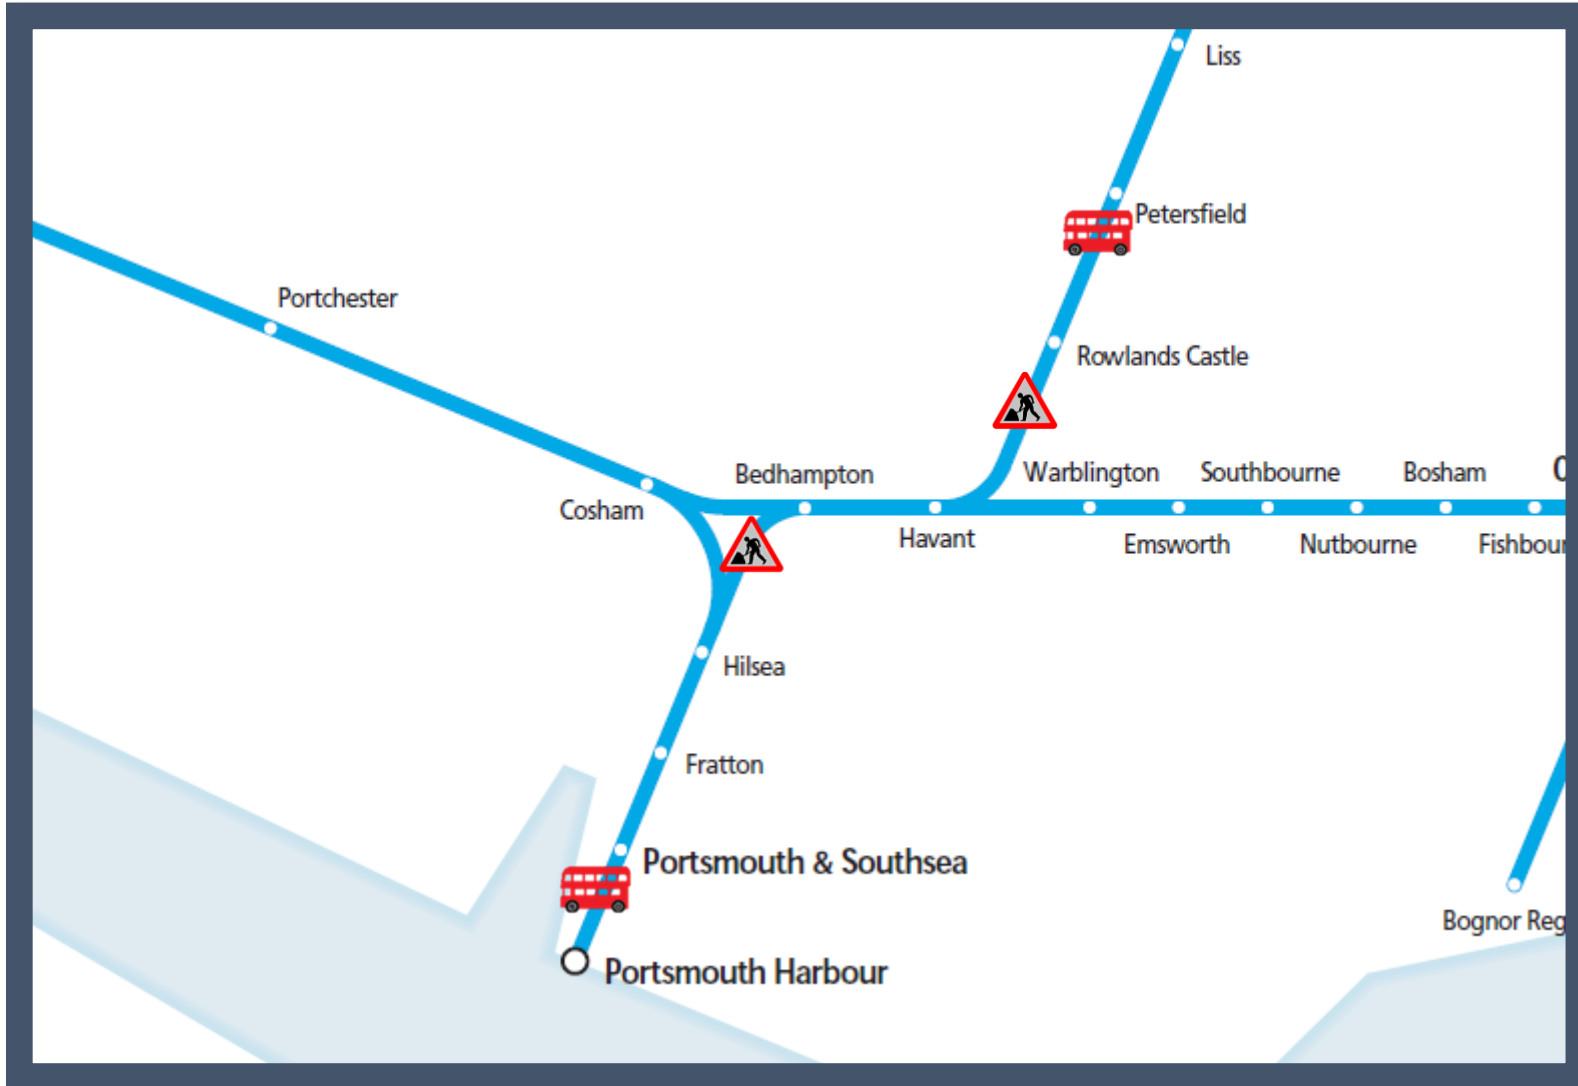

# Engineering work is taking place between Petersfield and Hilsea TOC affected: South Western Railway

Key:

Engineering Works

Bus Replacement Services