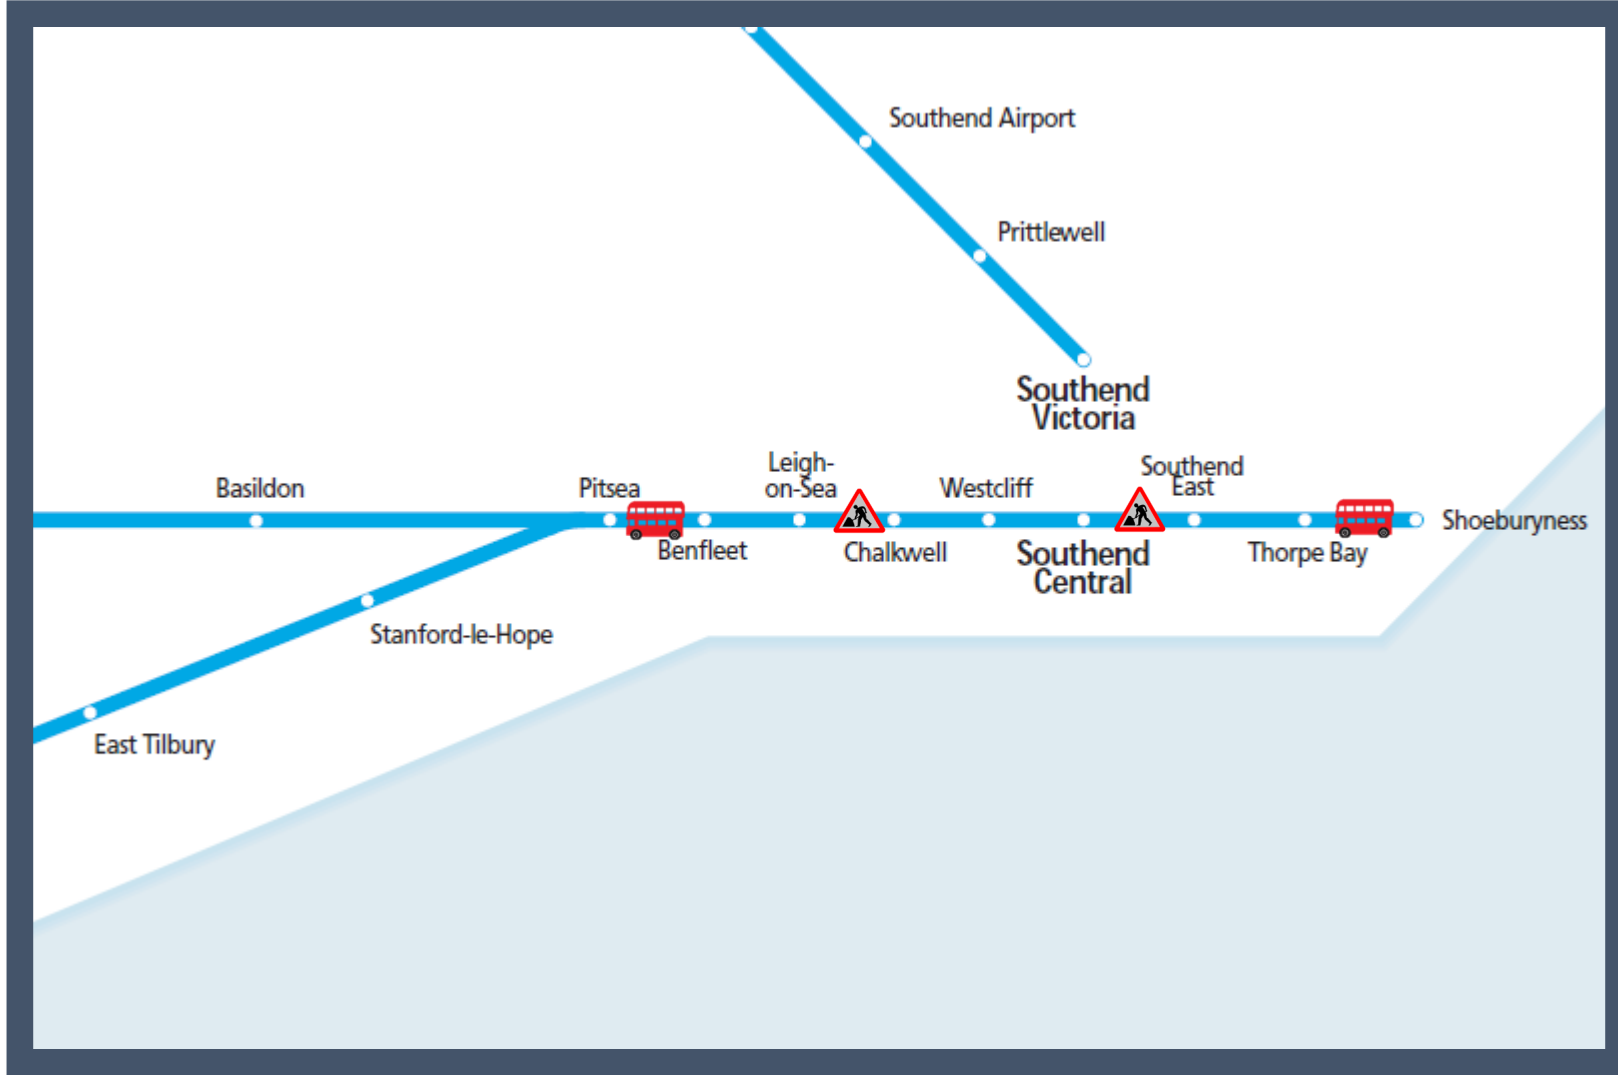

Buses replace trains between Pitsea and Shoeburyness

TOC affected: c2c

Key:

	Engineering Works
	Bus Replacement Services