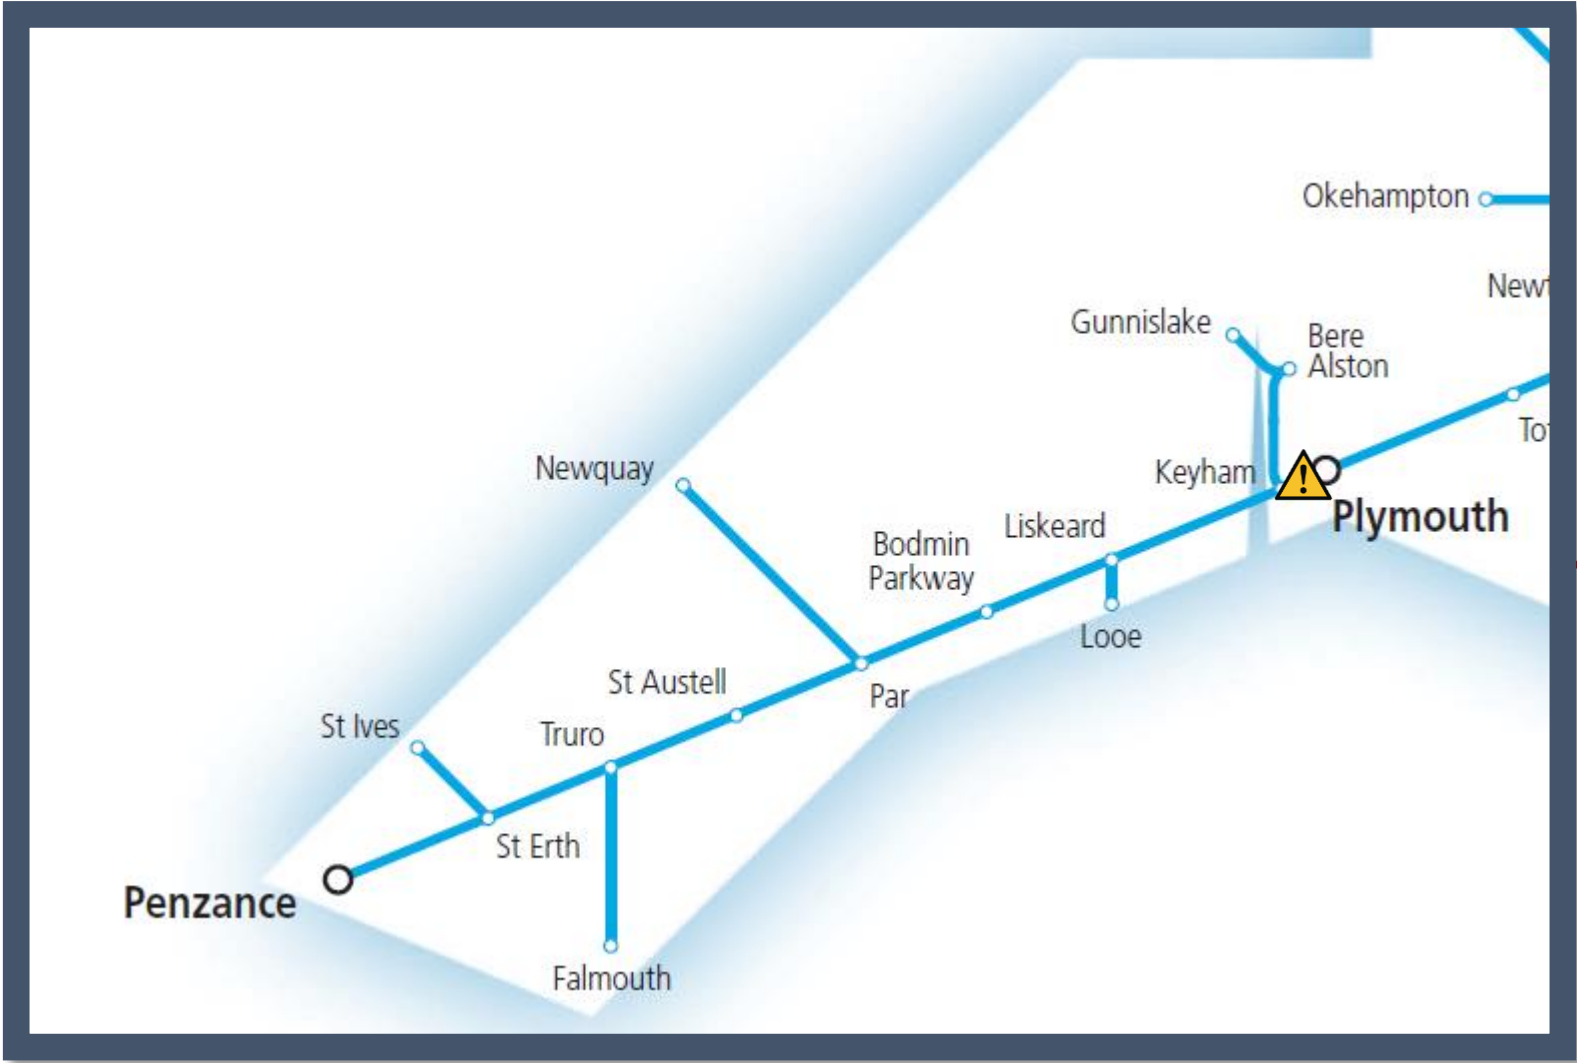

A trespass incident between Plymouth and Gunnislake / Penzance

TOC affected: Great Western Railway

Key:

	Disruption
--	------------