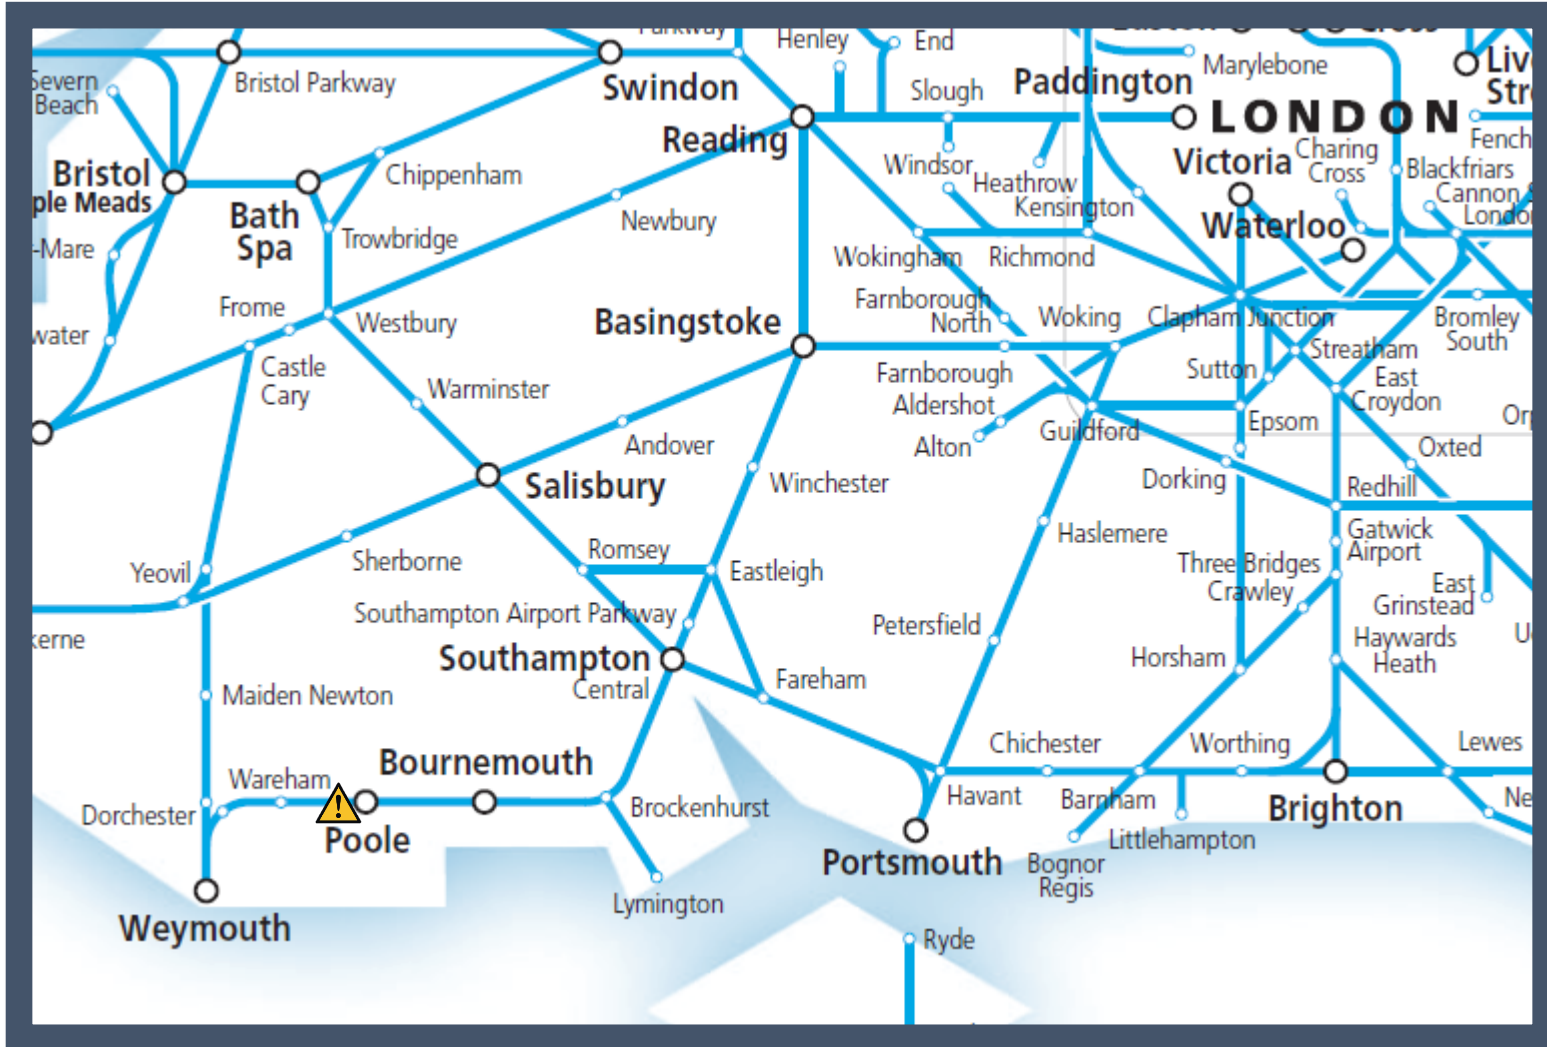

# A signalling problem between Bournemouth and Weymouth

TOC affected: South Western Railway

Key:

Disruption