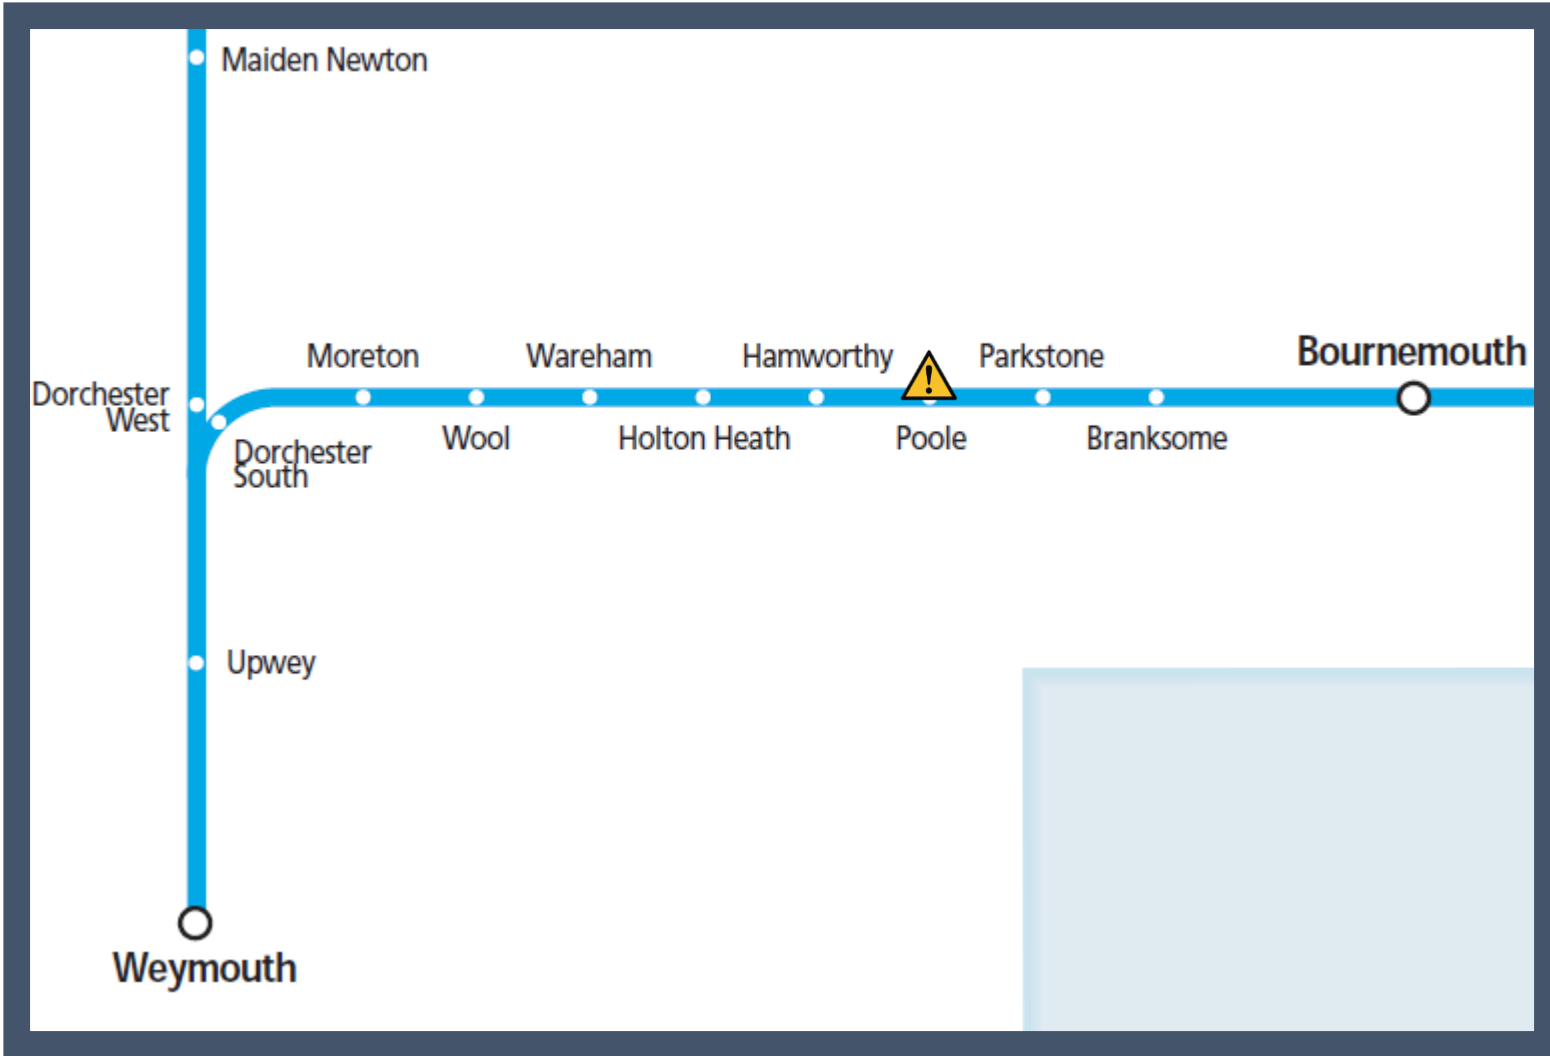

A problem with a level crossing near Poole

TOC affected: South Western Railway

Key:

Disruption