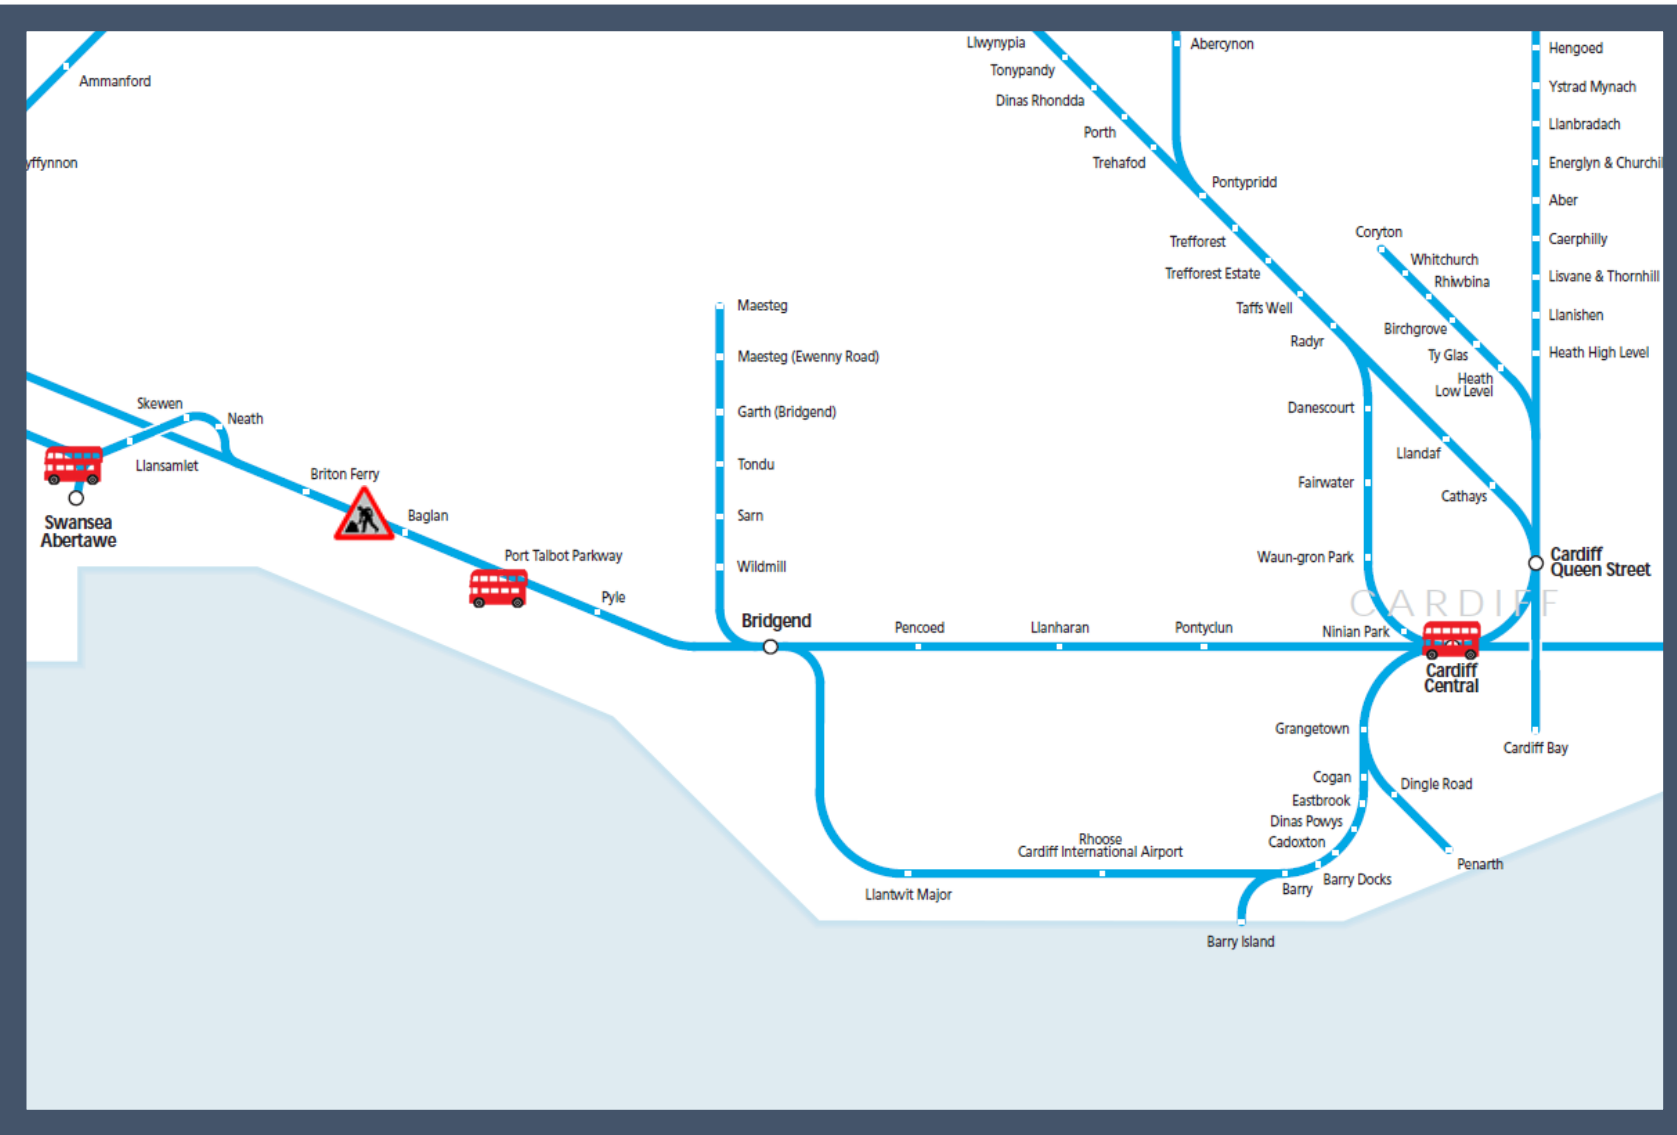

# Buses replace trains between Port Talbot Parkway and Swansea

TOCs affected: Great Western Railway, Transport for Wales

**Key:**

- Engineering Works
- Bus Replacement Services