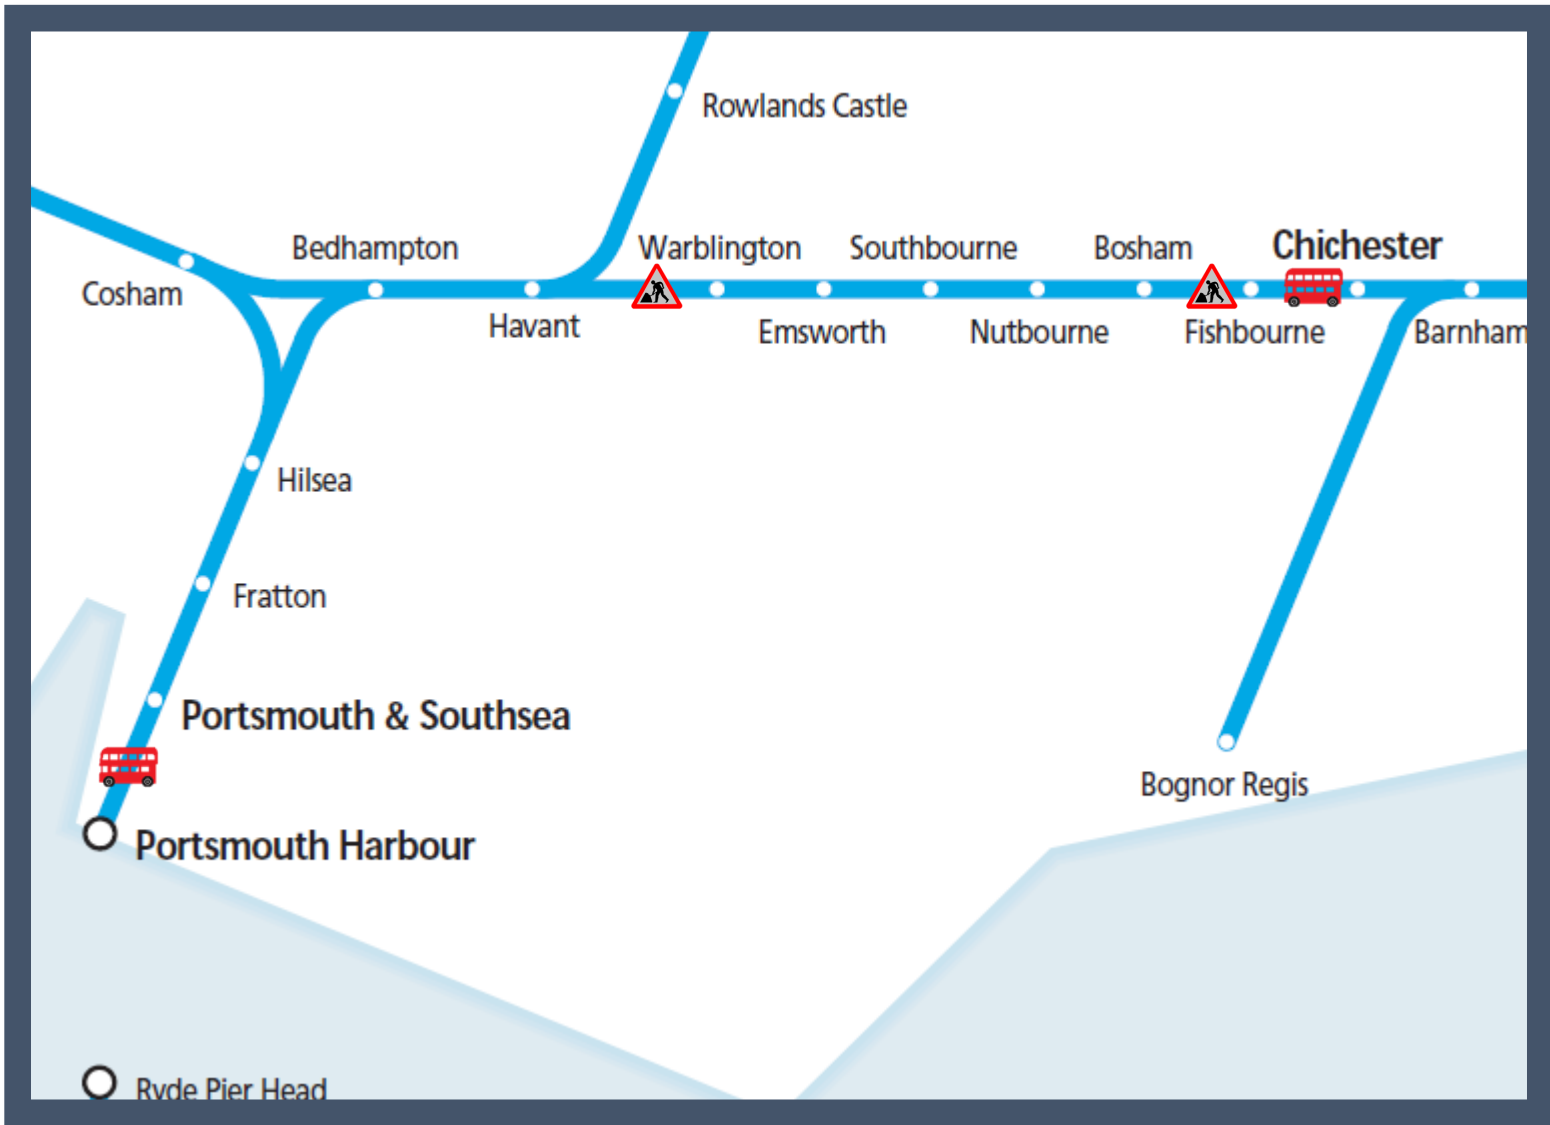

Buses replace trains between Portsmouth Harbour and Chichester
 TOCs affected: Great Western Railway, Southern

Key:

	Engineering Works
	Bus Replacement Services