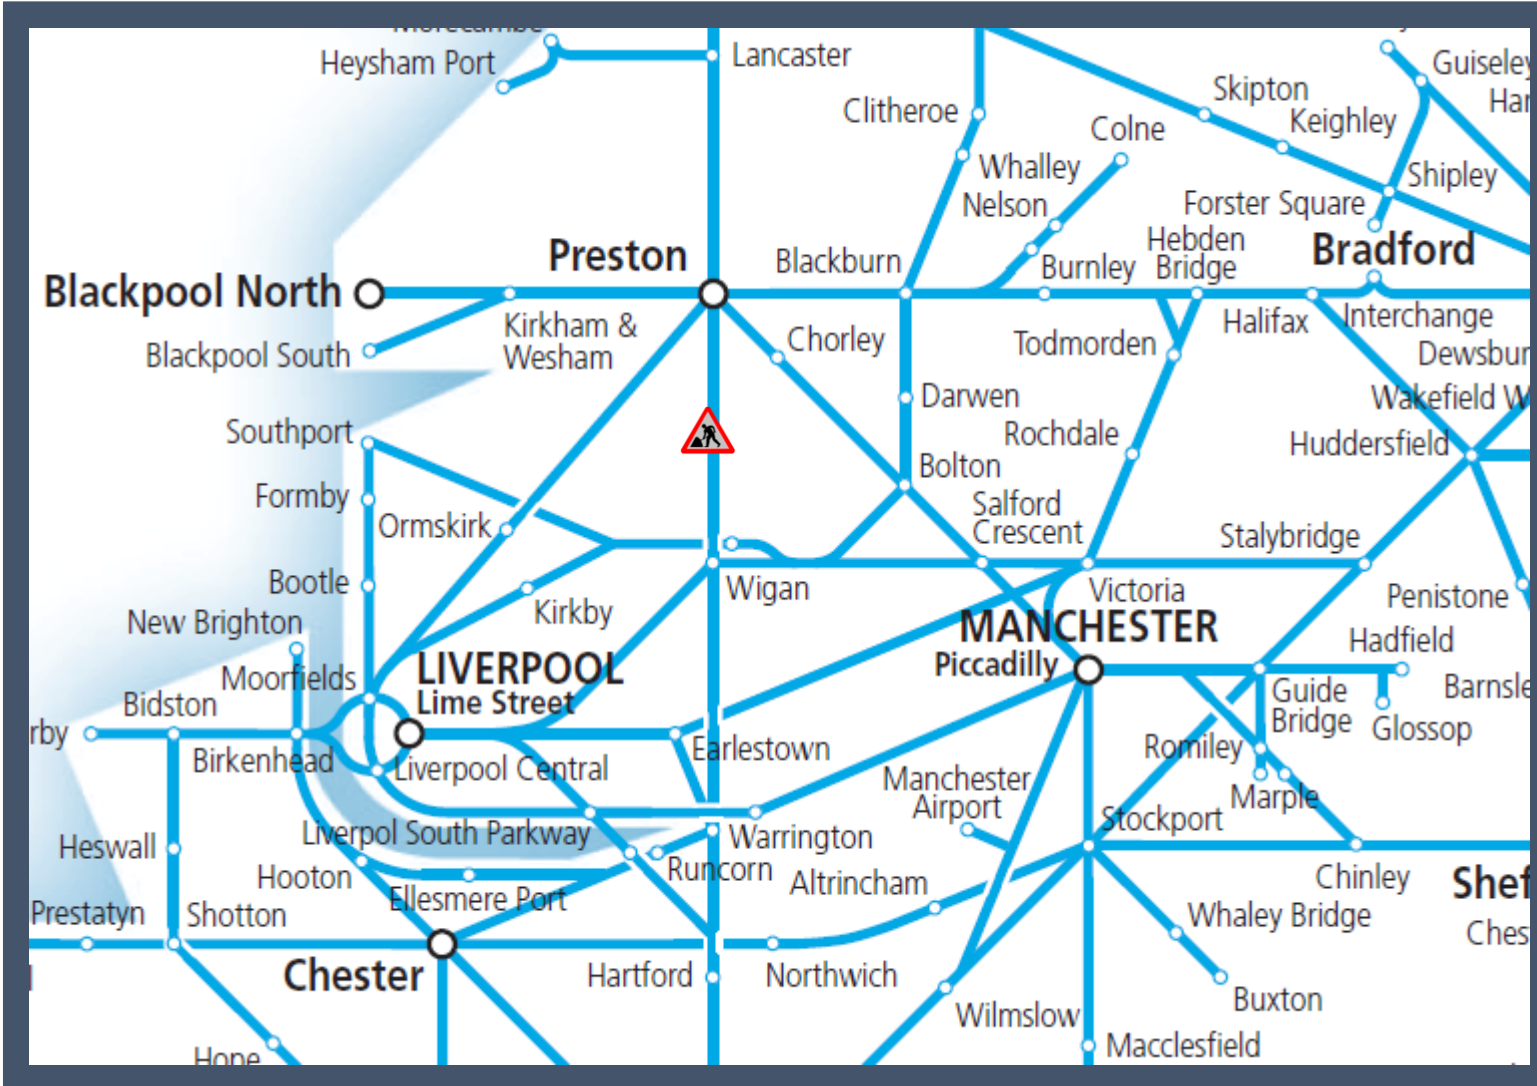

# Amended service between Preston and Wigan North Western

TOCs affected: Northern, TransPennine Express, Virgin Trains

Key:

Engineering Works